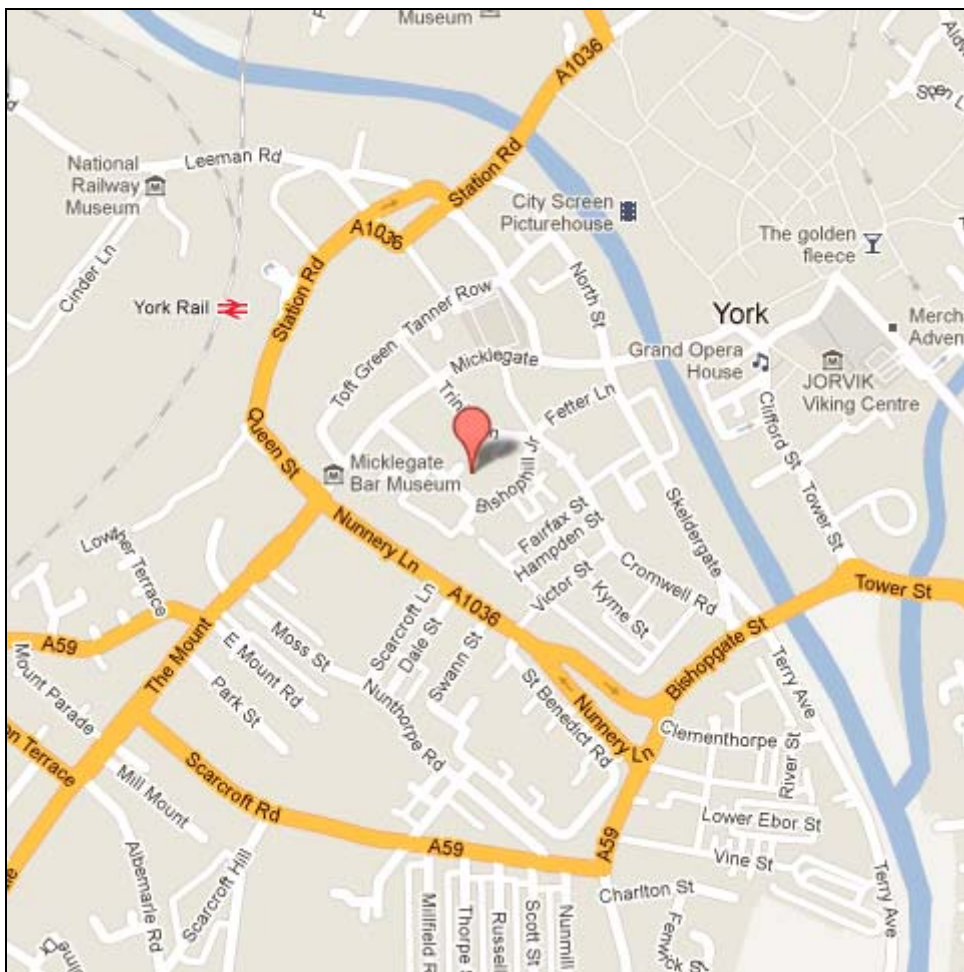

Venue Address

York Council for Voluntary Services
15 Priory Street
York
YO1 6ET

On-site parking is available

The Venue

Directions

From the North (Clifton)

Head southeast on Rawcliffe Lane toward Rawcliffe Drive; bear slight left onto Clifton Moor (A19), and continue to follow before turning right onto Museum Street (A1036)

Continue to follow the A1036 before turn left onto Station Road (A1036)

Continue to follow A1036 and then turn left onto Micklegate

Turn right onto Priory Street; take the first left; the venue will be on the right

From the South (Fulford)

Head north on Main Street (A19) toward Fulford Park; continue to follow A19 transitioning onto Fishergate (A1036)

Continue to follow the A1036 before taking a sharp left onto Bishopgate Street

From the East (Osballdwick)

Head southwest on Osballdwick Lane toward Thirkleby Way

Continue onto Millfield Lane, turning right onto Hull Road (A1079)

Continue to follow the A1079 before turning left onto Barbican Road (A1036)