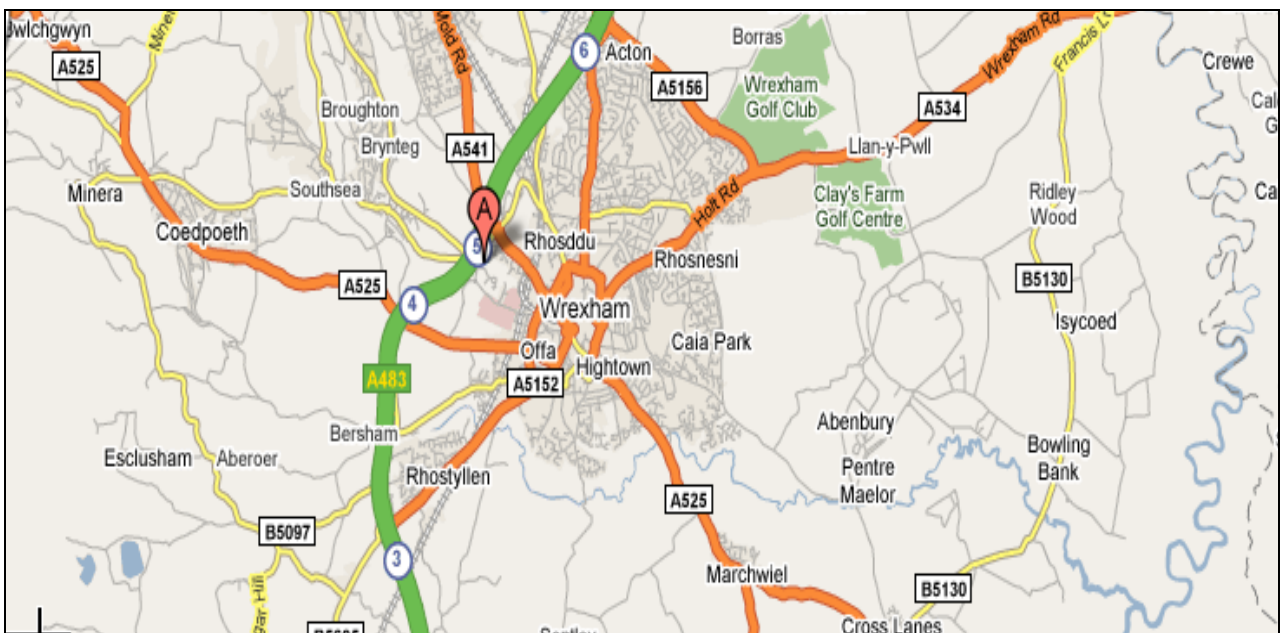

Venue Address

Ramada Plaza Hotel
Ellice Way
Wrexham
Clwyd
LL13 7YH

The Venue

Call 0845 603 2691

Select www.hmrc.gov.uk/bst

Directions

Directions from the North/West:

Exit M6 at J20 and joining M56, Exit M56 at J11 and join M53. Exit M53 at J12. Go straight ahead onto the A55. On the A55 exit for A483 Wrexham. Leave the A483 at J5. Take 1st exit at the roundabout. Take the 3rd exit off next roundabout onto Berse Road (B&Q on the right). Take the 1st exit off the next roundabout. The Ramada Plaza is on the left.

Directions from the East:

From A547 Conway Road take 2nd exit off roundabout onto A55. Continue onto A483 for Wrexham. Leave the A483 at J5. Take 1st exit at the roundabout. Take the 3rd exit off next roundabout onto Berse Road (B&Q on the right). Take the 1st exit off the next roundabout. The Ramada Plaza is on the left.

Directions from the South:

Leave M6 at J10A and go straight onto M54. Continue on M54 straight onto A5 in the direction of Shrewsbury. Continue on A5 following signs for Oswestry/Wrexham straight on to A483. Leave the A483 at J5. Take 3rd exit at the roundabout. Take the 3rd exit off next roundabout onto Berse Road (B&Q on the right). Take the 1st exit off the next roundabout. The Ramada Plaza is on the left.

Important Information about this Venue

If travelling by public transport, Arriva buses numbers 10, 11, 12, 20 & 26 from/to Wrexham Bus Station stop near the hotel. There is no direct bus from either Wrexham General or Wrexham Central stations and both are a 15 minute walk from the hotel or 5 minutes from the bus station.