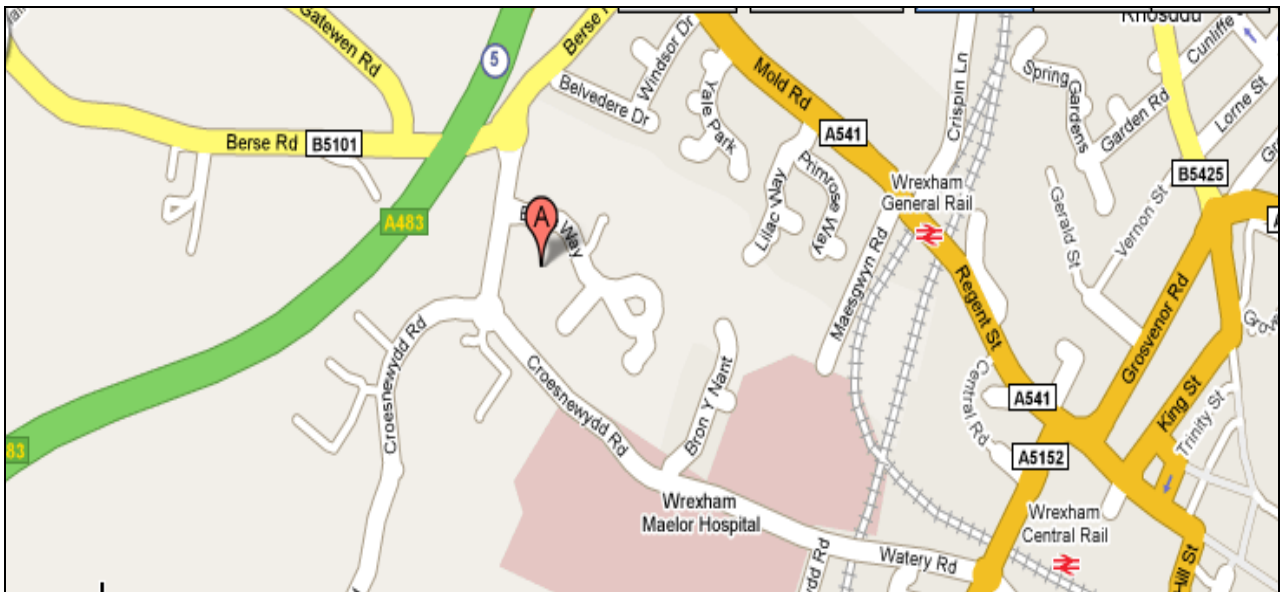

Venue Address

Ramada Plaza Hotel
Ellice Way
Wrexham
Clwyd
LL13 7YH

The Venue

Call 0845 603 2691

Select www.hmrc.gov.uk/bst

Directions

Directions from the North/West:

Exit M6 at J20 and joining M56, Exit M56 at J11 and join M53. Exit M53 at J12. Go straight ahead onto the A55. On the A55 exit for A483 Wrexham. Leave the A483 at J5. Take 1st exit at the roundabout. Take the 3rd exit off next roundabout onto Berse Road (B&Q on the right). Take the 1st exit off the next roundabout. The Ramada Plaza is on the left.

Directions from the East:

From A547 Conway Road take 2nd exit off roundabout onto A55. Continue onto A483 for Wrexham. Leave the A483 at J5. Take 1st exit at the roundabout. Take the 3rd exit off next roundabout onto Berse Road (B&Q on the right). Take the 1st exit off the next roundabout. The Ramada Plaza is on the left.

Directions from the South:

Leave M6 at J10A and go straight onto M54. Continue on M54 straight onto A5 in the direction of Shrewsbury. Continue on A5 following signs for Oswestry/Wrexham straight on to A483. Leave the A483 at J5. Take 3rd exit at the roundabout. Take the 3rd exit off next roundabout onto Berse Road (B&Q on the right). Take the 1st exit off the next roundabout. The Ramada Plaza is on the left.

Important Information about this Venue

If travelling by public transport, Arriva buses numbers 10, 11, 12, 20 & 26 from/to Wrexham Bus Station stop near the hotel. There is no direct bus from either Wrexham General or Wrexham Central stations and both are a 15 minute walk from the hotel or 5 minutes from the bus station.