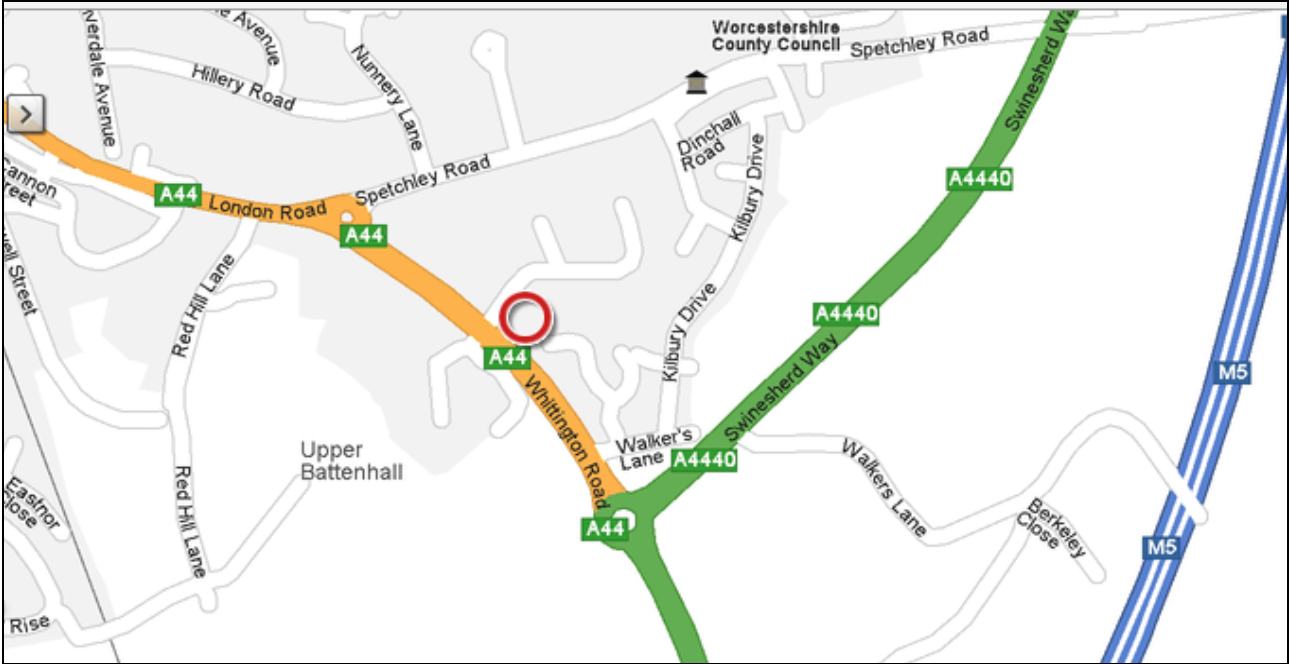

Venue Address

HMRC Worcester
Block A Government Buildings
Whittington Road
Worcester
WR5 2LE

The office is sign posted 'DEFRA' from the roadside.

[Map & Directions](#)

The Venue

Select www.hmrc.gov.uk/bst

www.businesslink.gov.uk

Directions

From North and South: leave M5 at junction 7 (Worcester South). From the motorway island take A44 towards city Centre. At next island go straight on towards the Centre. At next island, go straight on again. As you go under the footbridge the office is on the right hand side, continue to next island and double back to site entrance.

From West: A44 and A4103 into Worcester. Take A449 towards Malvern and straight over at small island to large island; go left on to A422 to M5. Continue straight at the next two islands and at third island, go left on the A44 toward City Centre. Straight on at next island. As you go under the footbridge the office is on the right hand side, continue to next island and double back to site entrance.

By Rail,

The nearest rail stations are Foregate Street and Worcester Shrub Hill and are about 2 miles away so a taxi would be advised.

Car Parking,

Please park in the visitor's car park, which is located on the left as you enter the Government Buildings complex. If full, use the large car park further on the site. The reception is located opposite. You will need to know your car registration to sign in at reception. If you have special requirements, please let us know in advance of your workshop using the number below.