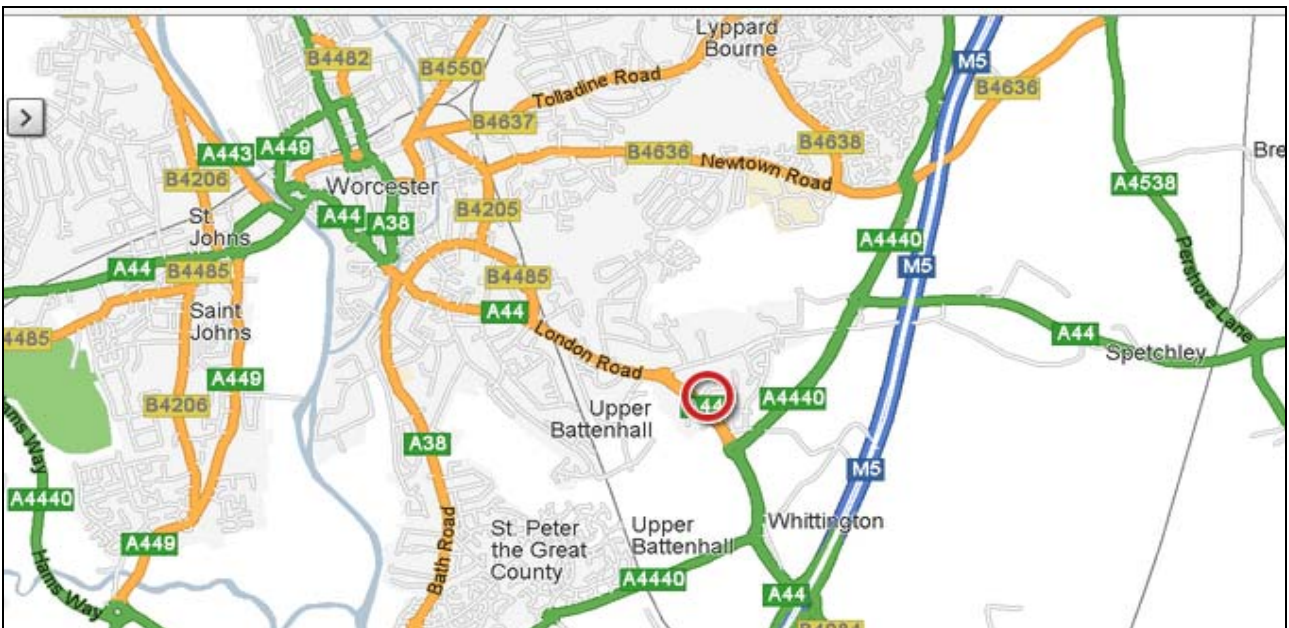

Venue Address

HMRC Worcester
Block A Government Buildings
Whittington Road
Worcester
WR5 2LE

The office is sign posted 'DEFRA' from the roadside.

[Map & Directions](#)

The Venue

Select www.hmrc.gov.uk/bst

www.businesslink.gov.uk

Directions

From North and South: leave M5 at junction 7 (Worcester South). From the motorway island take A44 towards city Centre. At next island go straight on towards the Centre. At next island, go straight on again. As you go under the footbridge the office is on the right hand side, continue to next island and double back to site entrance.

From West: A44 and A4103 into Worcester. Take A449 towards Malvern and straight over at small island to large island; go left on to A422 to M5. Continue straight at the next two islands and at third island, go left on the A44 toward City Centre. Straight on at next island. As you go under the footbridge the office is on the right hand side, continue to next island and double back to site entrance.

By Rail,

The nearest rail stations are Foregate Street and Worcester Shrub Hill and are about 2 miles away so a taxi would be advised.

Car Parking,

Please park in the visitor's car park, which is located on the left as you enter the Government Buildings complex. If full, use the large car park further on the site. The reception is located opposite. You will need to know your car registration to sign in at reception. If you have special requirements, please let us know in advance of your workshop using the number below.