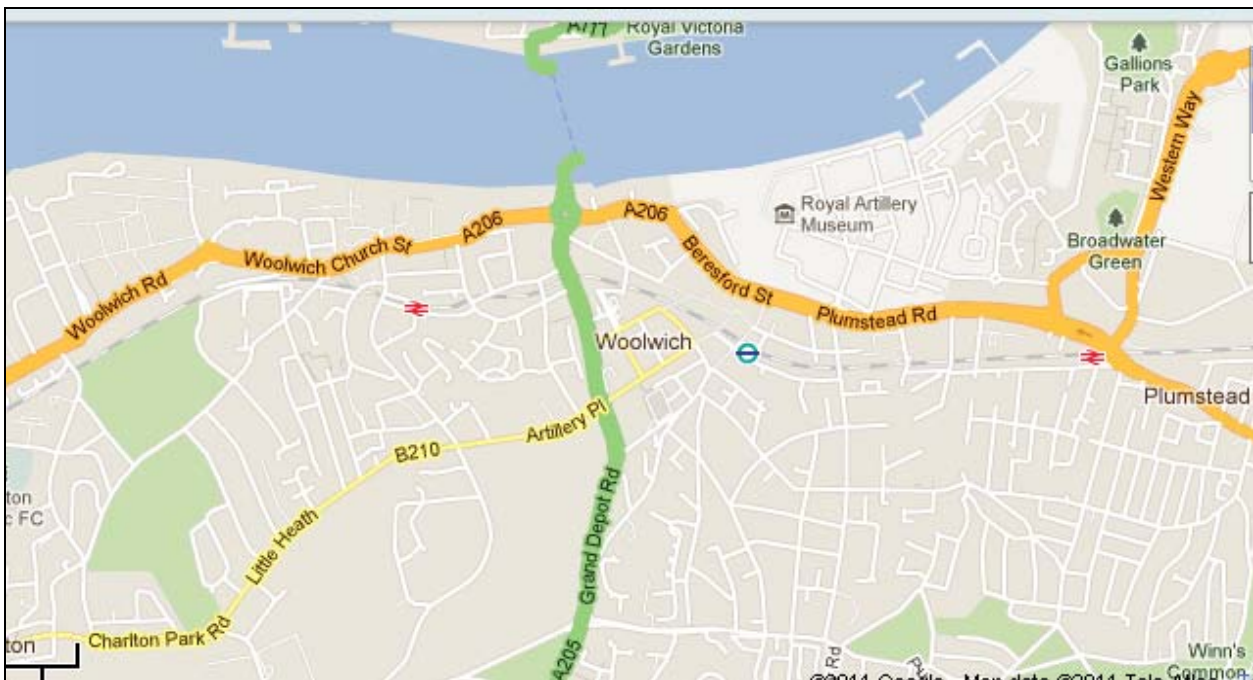

Venue Address

The Woolwich Centre
Woolwich Library
35 Wellington Street
Woolwich
London
SE18 6HQ

The Venue

Directions

Public Transport:

is recommended to get to this venue. Once you are near the venue look for signs saying Woolwich Town Hall and Woolwich Library is opposite the Town Hall.

By Car:

If you do choose to go by car, there is metered car parking available on the road plus there is also a couple of disabled bays for blue badge holders.

By Rail:

The nearest tube station is Woolwich Arsenal station which is approximately 400 metres away.

By Bus:

The number 53 bus goes along Wellington Street near the venue.

Important Information about this Venue

This venue complies with the access requirements of the Equality Act 2010.