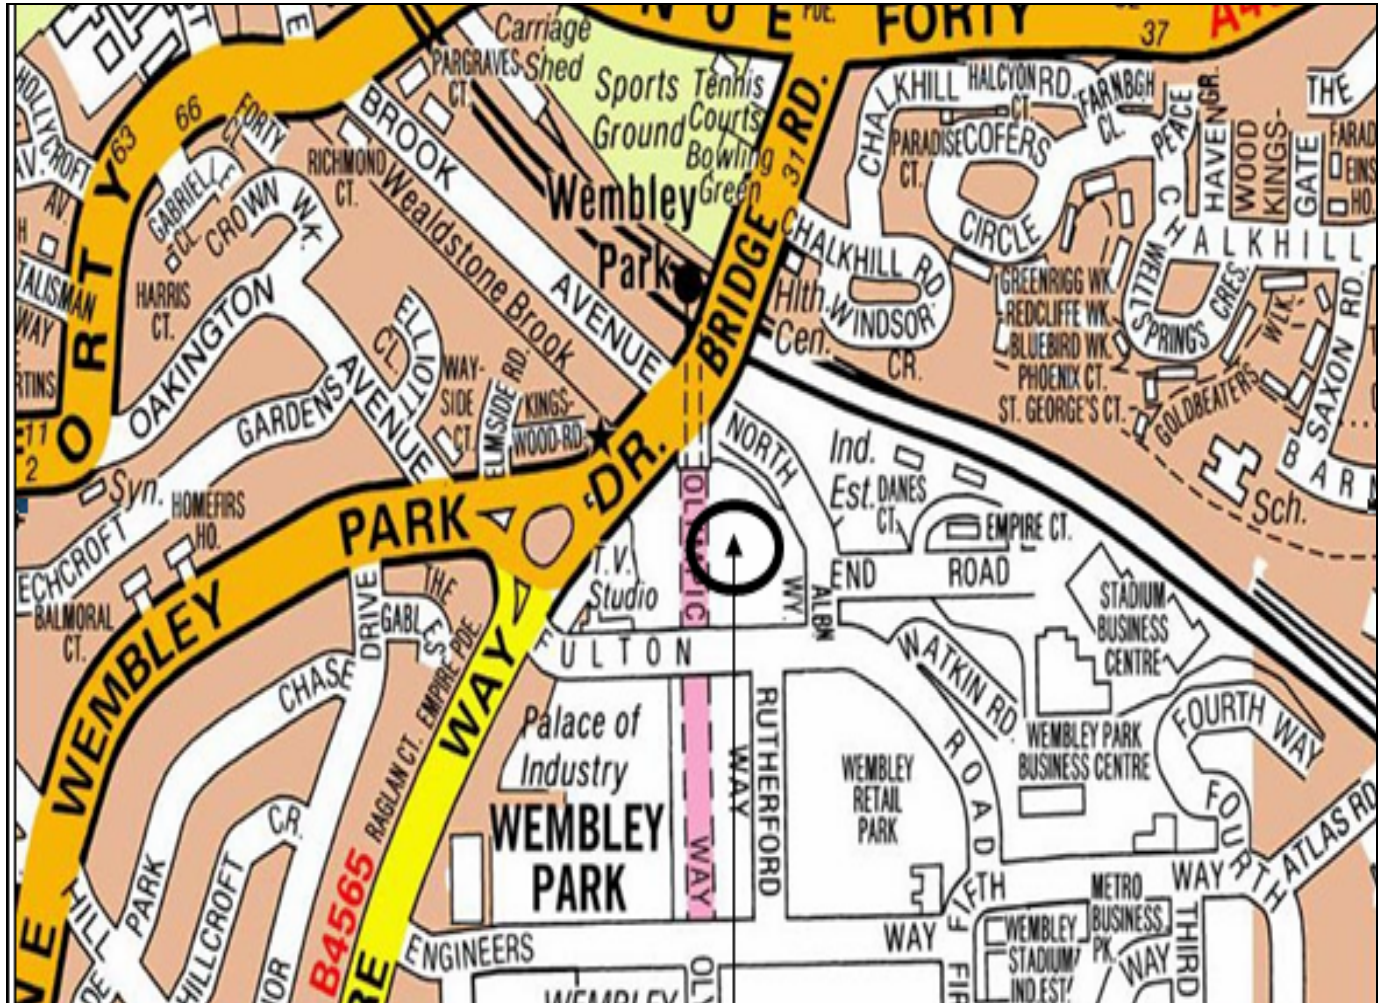

Venue Address

HMRC Olympic House
3 Olympic Way
Wembley
Middlesex
HA9 0AL.

This is a Revenue & Customs building, there is no public parking available.

The Venue

Directions

LOCAL TRANSPORT

BUSES

Buses PR1, PR2, 83, 182, 223 and 297

Trains

No overground services in the immediate area.

UNDERGROUND

Wembley Park is the nearest underground station, served by the Metropolitan and Jubilee line.

Local Amenities

There are several shops and places to eat nearby.