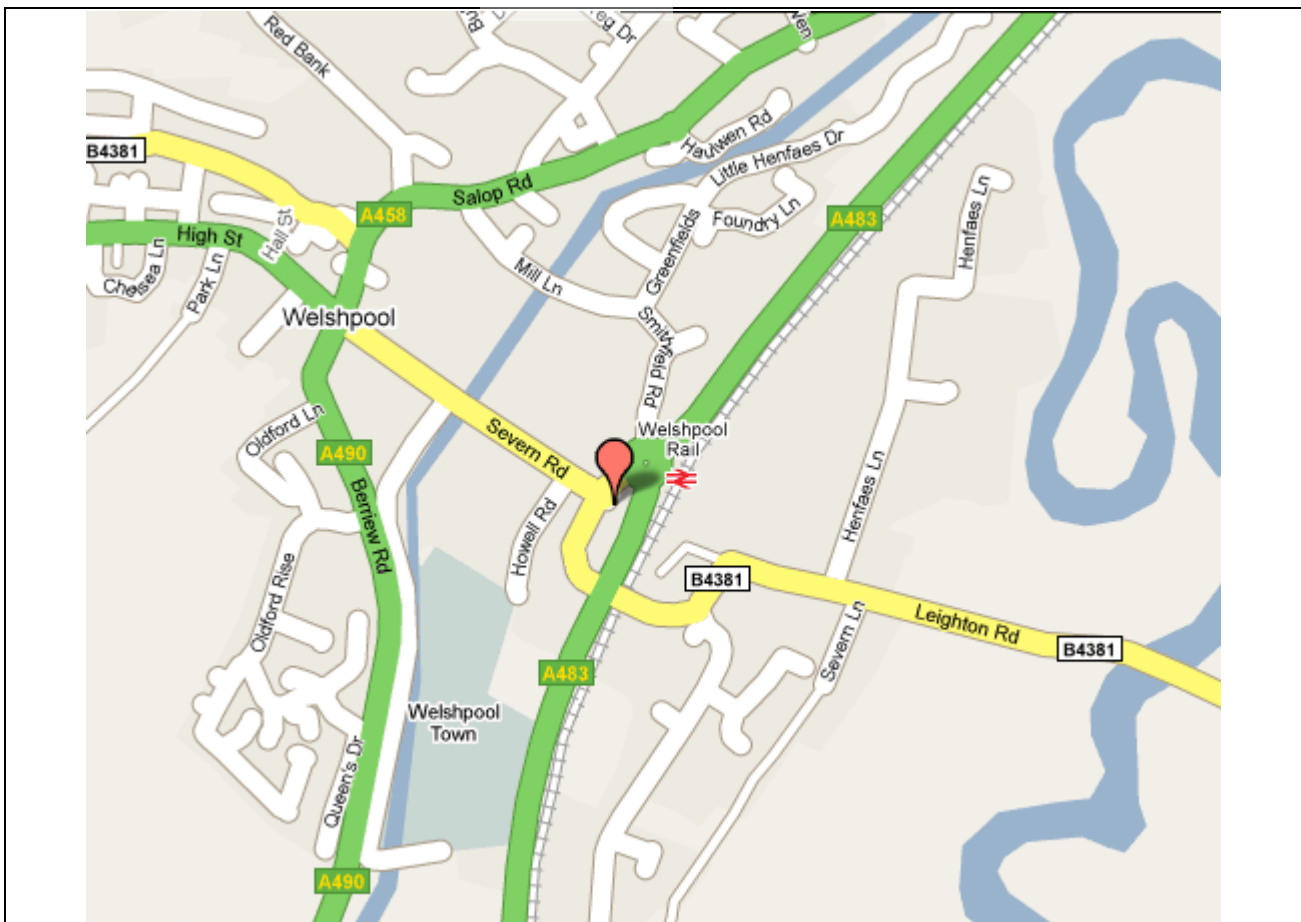

Venue Address

New Dolanog House
Severn Road
Welshpool
Powys
SY21 7DA

[Map & Directions](#)

0845 300 3949

The Venue

Directions

By Car from Shrewsbury

Head southwest on A5191/Mardol Head toward Roushill Bank. Continue to follow A5191

Turn right at A5191/Bellstone; continue to follow A5191

Continue onto A458/Bridge Street; continue to follow A458

Turn left at A458/Frankwell; continue to follow A458

Go through 1 roundabout

Continue onto The Mount

Turn right at A458/Shelton Road; continue to follow A458

Go through 2 roundabouts

At the next roundabout, take the 1st exit onto A483

At the next roundabout, take the 2nd exit onto B4381

At the next roundabout, take the 3rd exit onto B4381/Severn Road;

New Dolanog House will be on the left

By Car from Oswestry

Head west on B5069/Oswald Rd toward B4579/Leg Street; continue to follow B5069

Turn left to stay on B5069; take next turn right at A483

Go through 1 roundabout