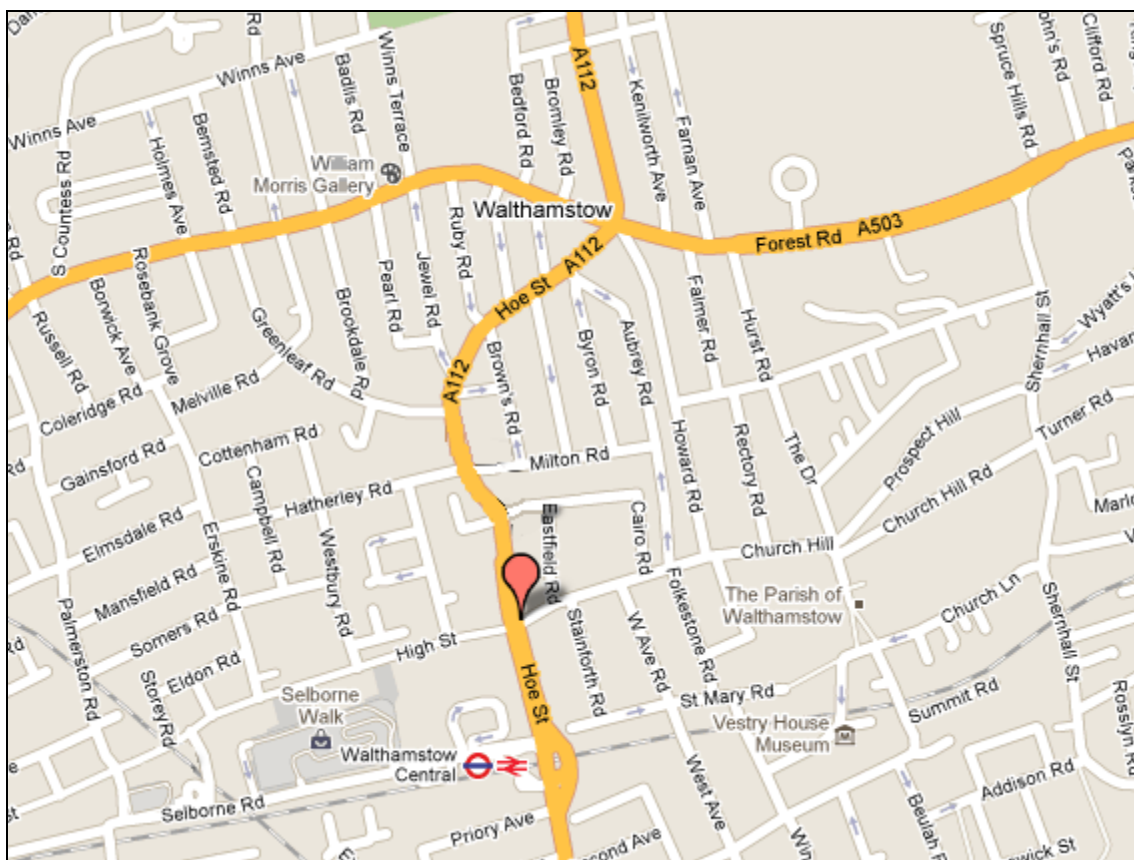

Venue Address

Waltham Forest Direct
Walthamstow
137 Hoe Street
Walthamstow
E17 4RT

Map & Directions

The Venue

Select www.hmrc.gov.uk/bst

www.businesslink.gov.uk