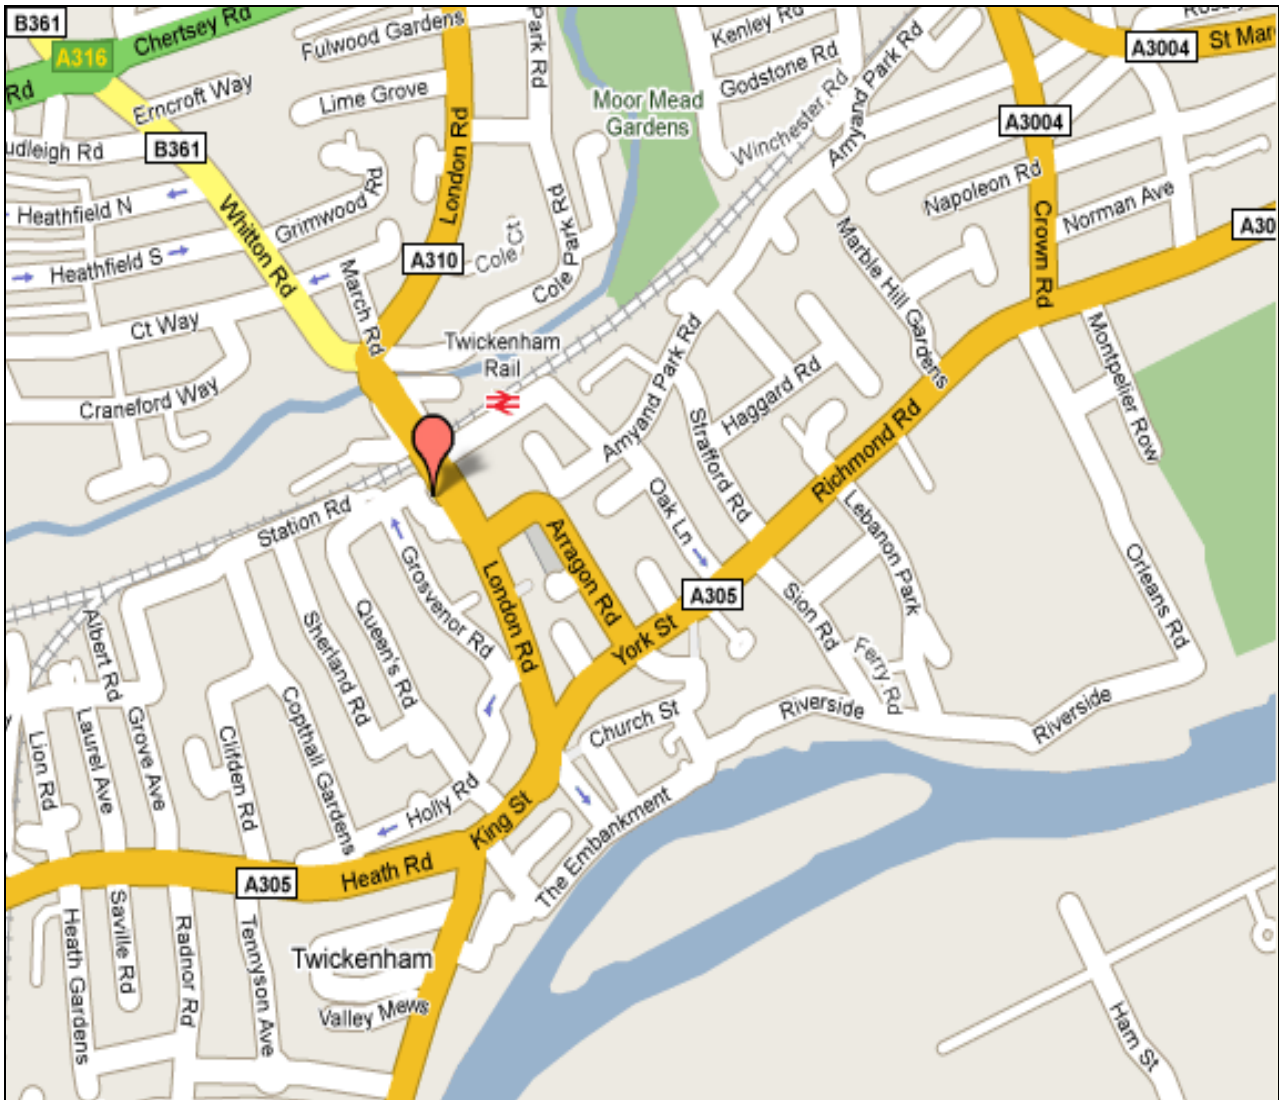

#### Venue Address

HMRC Bridge House  
69 London Road  
Twickenham  
TW1 3QR

No on-site parking

## Directions

### By Car

From Kingston - A310

From Richmond - A316/A305

From M3 - A316

From Isleworth - A310

### By BUS

33, 110, 267, 281, 290, 490, H22, R68 and R70 run close by or past the office.