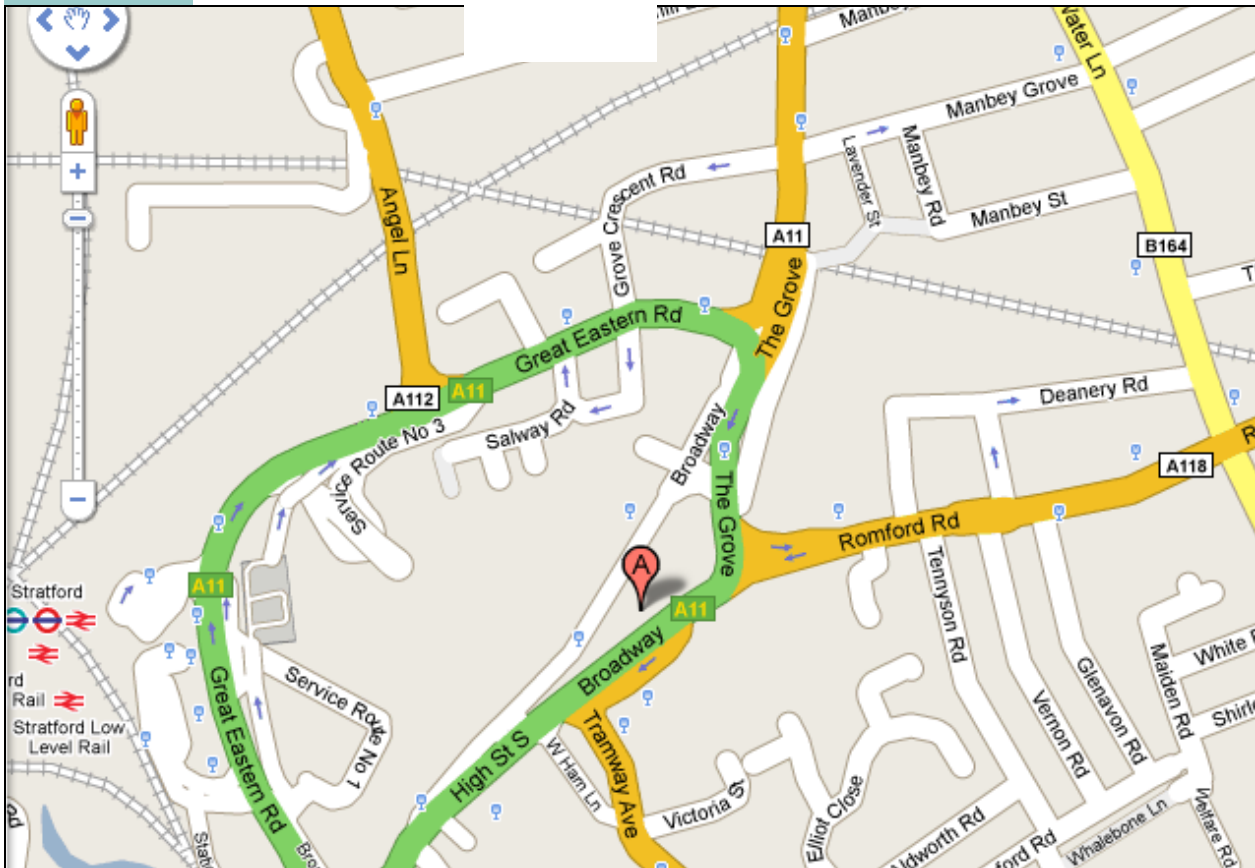

#### Venue Address

St John's Church  
The Broadway  
Stratford  
London  
E15 1NG

#### Map & Directions

Private parking scarce/expensive

## Directions

**St John's Church** is on Stratford Broadway, in London's East End. It is a well-known landmark at the heart of Stratford's shops and businesses.

Public transport is recommended as parking is scarce to non-existent in the area; if you can find a place it will be expensive. If you are coming by public transport, Buses 25, 69, 86, 104, 108, 158, 238, 241, 257, 262, 308, 425, 473, D8, N8, N86, 010, A9, 741, 742 & 743 all come in to Stratford and the London Underground Central Line and Jubilee Line, London Overground, the Docklands Light Railway and Anglia, c2c, First Great Eastern & Silverlink Trains also serve Stratford.