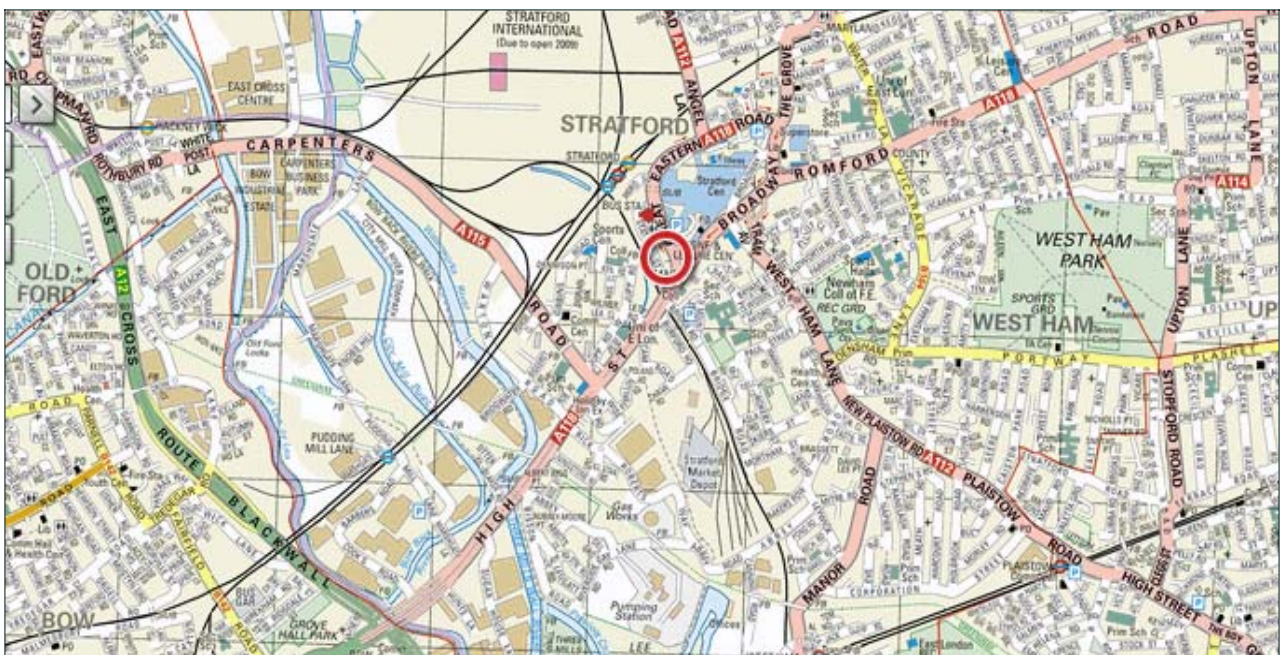

Venue Address

HMRC Jubilee House
Farthingale Walk
Stratford
London
E15 1AT

The Venue

No on-site parking

Directions

HMRC Jubilee House is on Farthingale Walk which is situated at the end of Station Street and the Great Eastern Road, adjacent to the roundabout. It is close to the Stratford Islamic Centre Mosque which is just over the roundabout on the High Street.

BUSES

There are many buses from the surrounding areas

TRAINS

Great Eastern Railway from Liverpool Street. The Docklands Light Railway also serves Stratford

UNDERGROUND

Central and Jubilee Lines serve Stratford.

Important Information about this Venue

Please report to the Jubilee House staff entrance in Farthingale Walk, NOT to the enquiry centre entrance in Station Street. Please show them your letter where security will sign you in and someone will come and collect you.