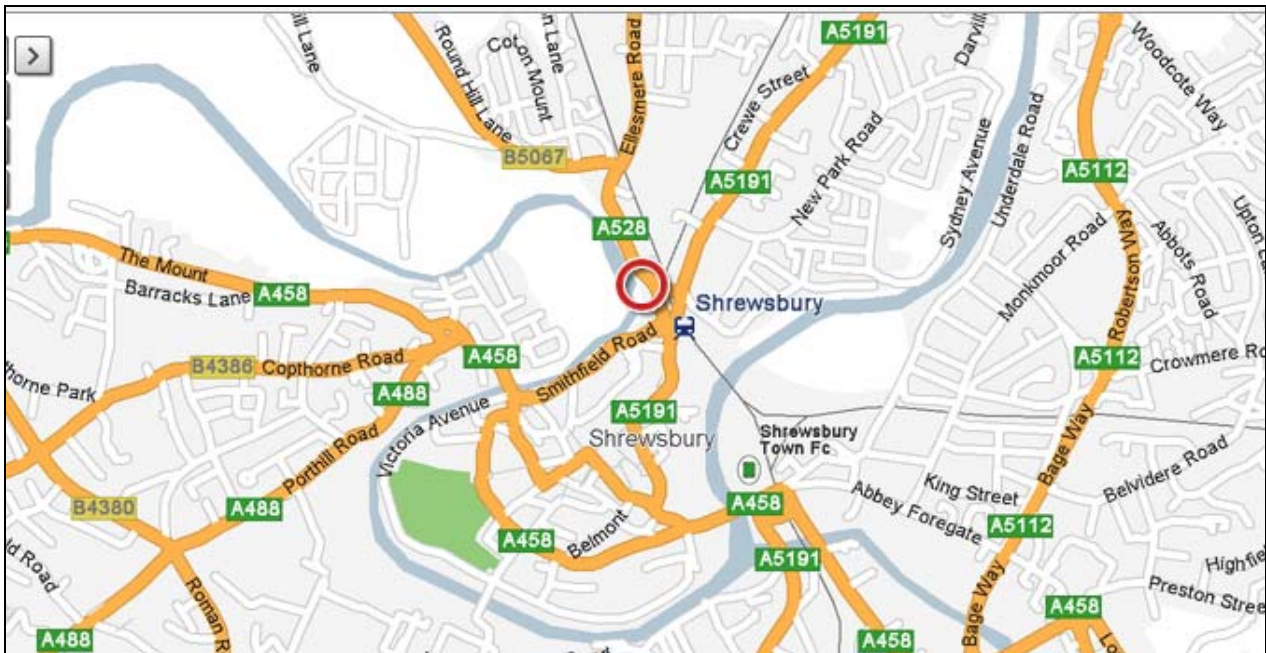

Venue Address

The Gateway Education & Arts Centre
Chester Street
Shrewsbury
SY1 1NB

Map & Directions

The Venue

Select www.hmrc.gov.uk/bst

www.businesslink.gov.uk

Directions

The venue is situated on Chester Street, near the railway station in Shrewsbury, just north of the town centre. See map above.

From most directions, you will need to enter the town centre and follow the complex one way system around to the railway station.

From Telford, access the town centre via Abbey Foregate and English Bridge; follow the one way system around to the railway station. Car Parking: see below.

From Wales, access the town centre via Welsh Bridge A458, follow the one way system around to the railway station.

Car Parking:

There is no parking at the venue for delegates, alternatively there are pay and display car parks around the town or on your way into the town there are Park & Ride scheme's at Harlescott and Meolebrace.

By Train:

Shrewsbury rail station is only about 5 – 10 minute walk away.

Important Information about this Venue

The Gateway Education & Arts Centre fully complies with the access requirements of the Equality Act 2010,