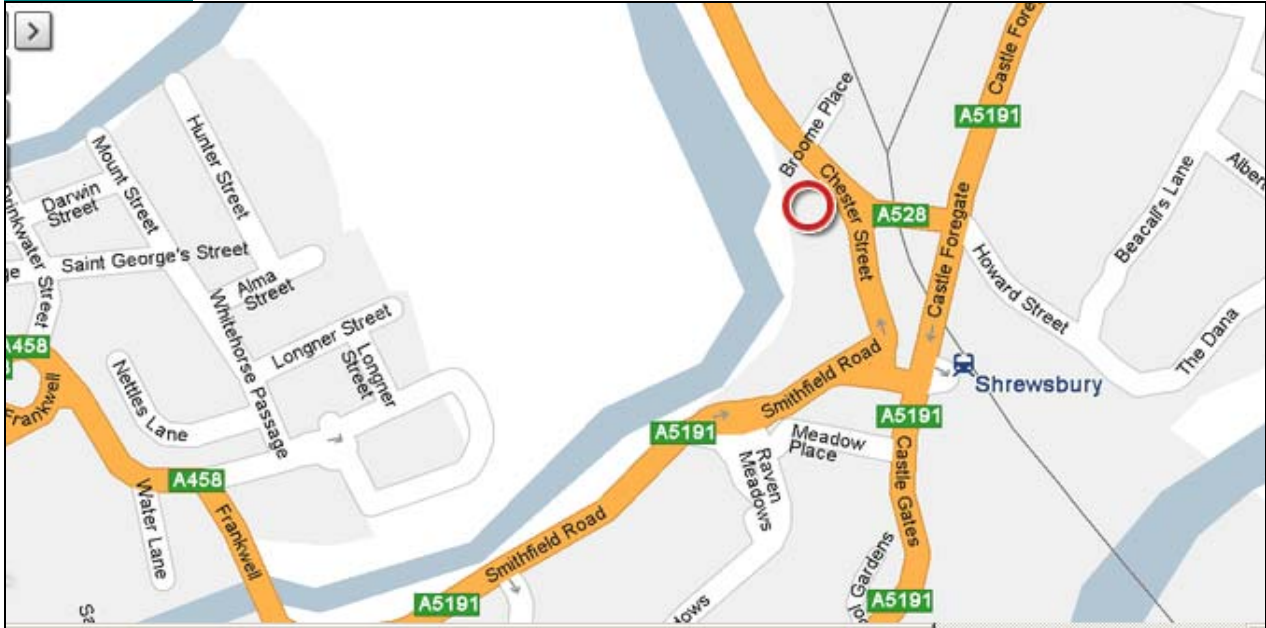

Venue Address

The Gateway Education & Arts Centre
Chester Street
Shrewsbury
SY1 1NB

Map & Directions

The Venue

Select www.hmrc.gov.uk/bst

www.businesslink.gov.uk

Directions

The venue is situated on Chester Street, near the railway station in Shrewsbury, just north of the town centre. See map above.

From most directions, you will need to enter the town centre and follow the complex one way system around to the railway station.

From Telford, access the town centre via Abbey Foregate and English Bridge; follow the one way system around to the railway station. Car Parking: see below.

From Wales, access the town centre via Welsh Bridge A458, follow the one way system around to the railway station.

Car Parking:

There is no parking at the venue for delegates, alternatively there are pay and display car parks around the town or on your way into the town there are Park & Ride scheme's at Harlescott and Meolebrace.

By Train:

Shrewsbury rail station is only about 5 – 10 minute walk away.

Important Information about this Venue

The Gateway Education & Arts Centre fully complies with the access requirements of the Equality Act 2010,