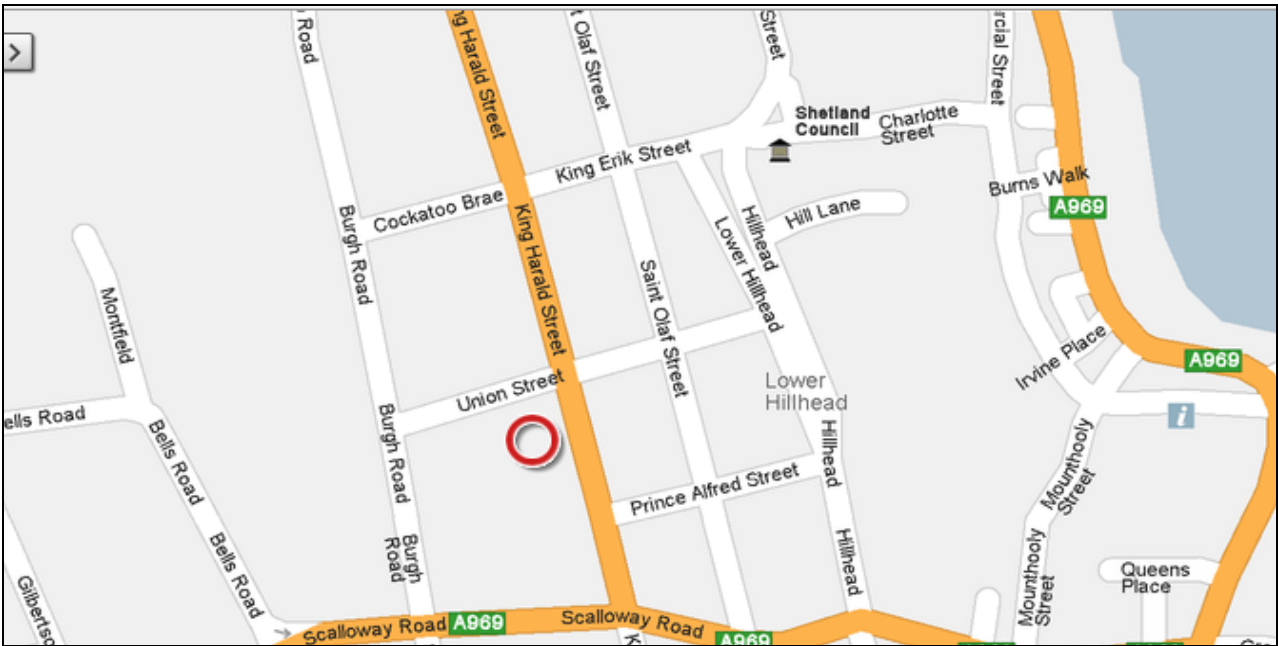

Venue Address

Islesburgh Community Centre
Islesburgh House
King Harald Street
Lerwick
Shetland
ZE1 0EQ.

Map & Directions

The Venue

Directions

From the North & West of Shetland,

Follow the A970 towards Lerwick.

Continue along the A970 into and through Holmsgarth and continue to Lerwick. The A970 Holmsgarth Road then becomes the A969 North Road, follow this road as it bends to the left and on your right hand side you will see King Harald Street, turn right here and about 500 yards on your right you will come to the Islesburgh Community Centre.

From the South of Shetland,

Follow the A970 South Road into Lerwick.

When you reach the big roundabout go straight on (2nd Exit) A969 South Road, follow this until it bends to the right and becomes the A969 Scalloway Road and King Harald Street is on your left, turn left here and the Islesburgh Community Centre is on your left.