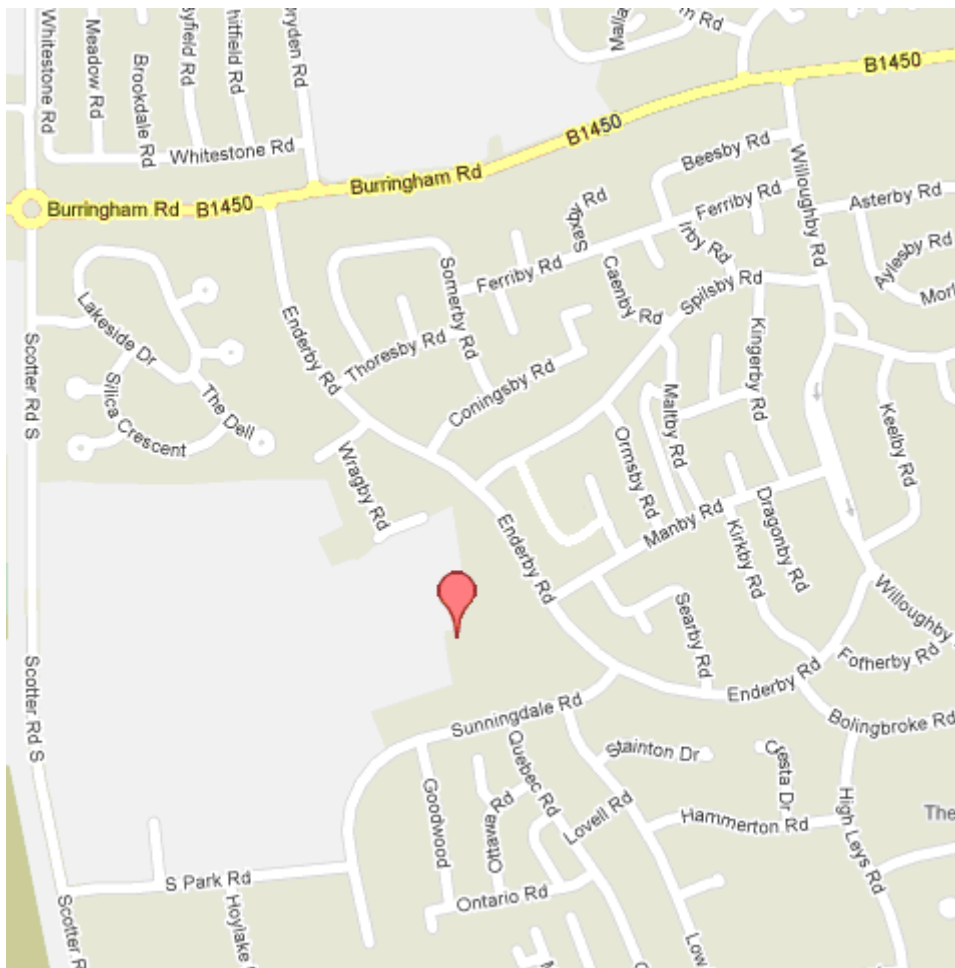

Venue Address

Education Development Centre
South Leys Campus
Enderby Road
Scunthorpe
North Lincolnshire
DN17 2JL

Map & Directions

The Venue

Select www.hmrc.gov.uk/bst

www.businesslink.gov.uk