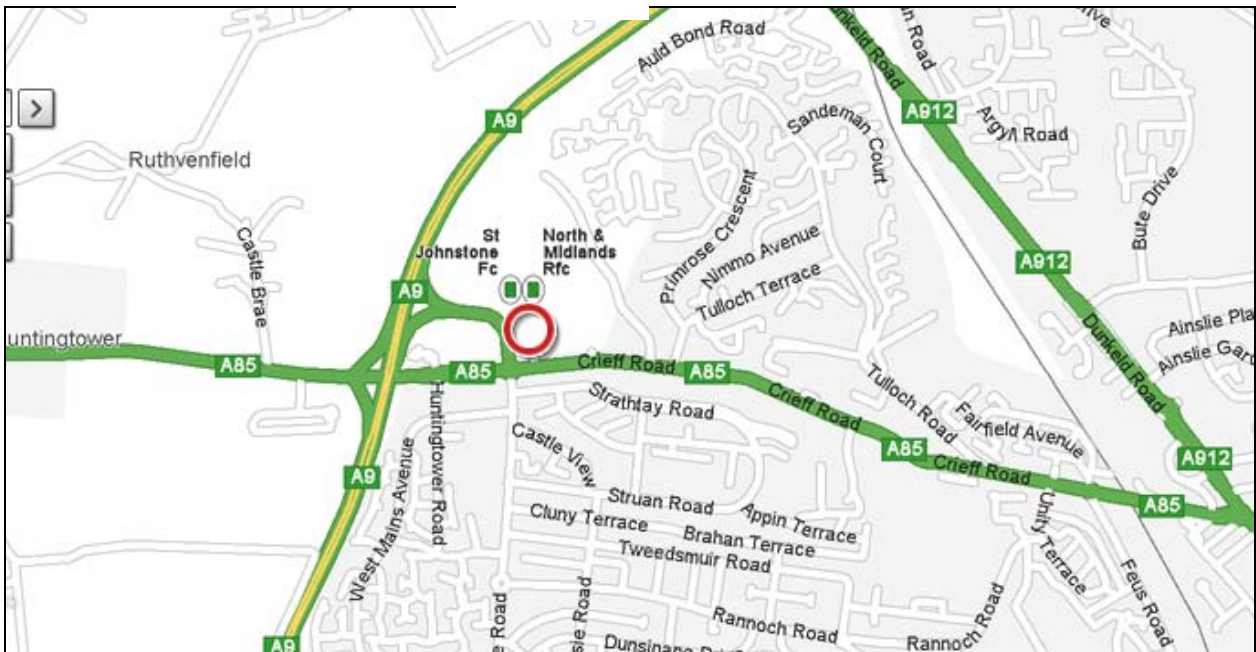

Venue Address

St Johnstone Football Club
McDiarmid Park
Crieff Road
Perth
PH1 2SJ

Map & Directions

Tel: - 01738 459090.

The Venue

Directions

From EDINBURGH (M90)

On approach to Perth take the Perth/Stirling/Glasgow slip road and then the Stirling/Glasgow/Inverness slip road immediately thereafter. Continue on the road until the Broxden roundabout where you should take the second exit signed for Inverness. Continue on the ring road until the Inveralmond Roundabout, turn a full circle and head back up the ring road and take the first exit signed for Perth. At the mini roundabout turn left.

From DUNDEE/ABERDEEN (A90/M90)

On approach to Perth take the Stirling/Glasgow/Crianlarich/Inverness slip road (Jct 10) which links up with the M90. Take second exit at Broxden roundabout (signed for Inverness A9). Continue on the ring road until the Inveralmond Roundabout, turn a full circle and head back up the ring road and take the first exit signed for Perth. At the mini roundabout turn left.

INVERNESS (A9)

On approach to Perth at Inveralmond roundabout take second turn off to Glasgow/Edinburgh. Follow road for approx 1 mile then take slip road to Perth. At the mini Roundabout turn left.

Important Information about this Venue