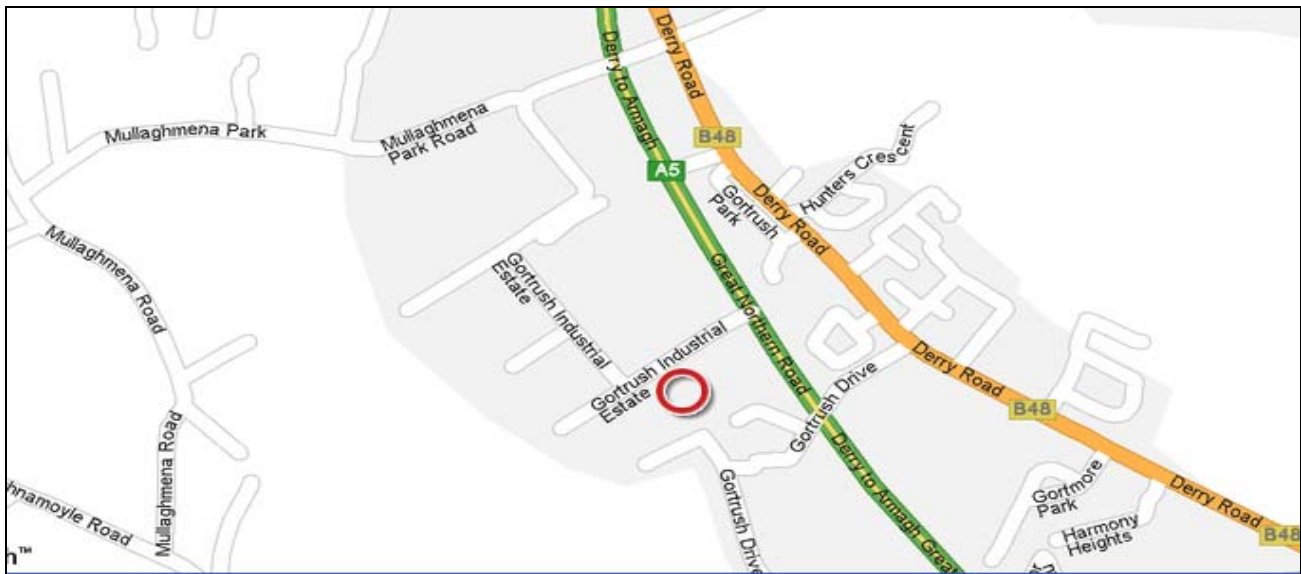

Venue Address

Omagh Enterprise Centre
Gortrush Industrial Estate
Great Northern Road
Omagh
BT8 5LU

Tel. 028 8224 9494

The Venue

Select www.hmrc.gov.uk/bst

www.businesslink.gov.uk

Directions

The Enterprise Centre is located at the Gortrush Industrial Estate, on the Great Northern Road, Omagh.

From Dublin/Armagh/Belfast

Approaching Omagh, take first exit on left at roundabout, continue on through next two junctions, straight ahead following signs for Strabane (A5). Omagh Enterprise Centre is the second road on the left off the Great Northern Road.

From Derry

Go straight through the roundabout as you enter Omagh, and the Omagh Enterprise Centre is the second road on your right.

From Cookstown

Take second exit at the first roundabout, continue straight through mini roundabout, then follow signs for Strabane. Omagh Enterprise Centre is the second road on the left off the Great Northern Road.

From Enniskillen

Take slip road on left at traffic lights, get in correct lane for Strabane and turn right at next junction. Omagh Enterprise Centre is the second road on the left off the Great Northern Road.