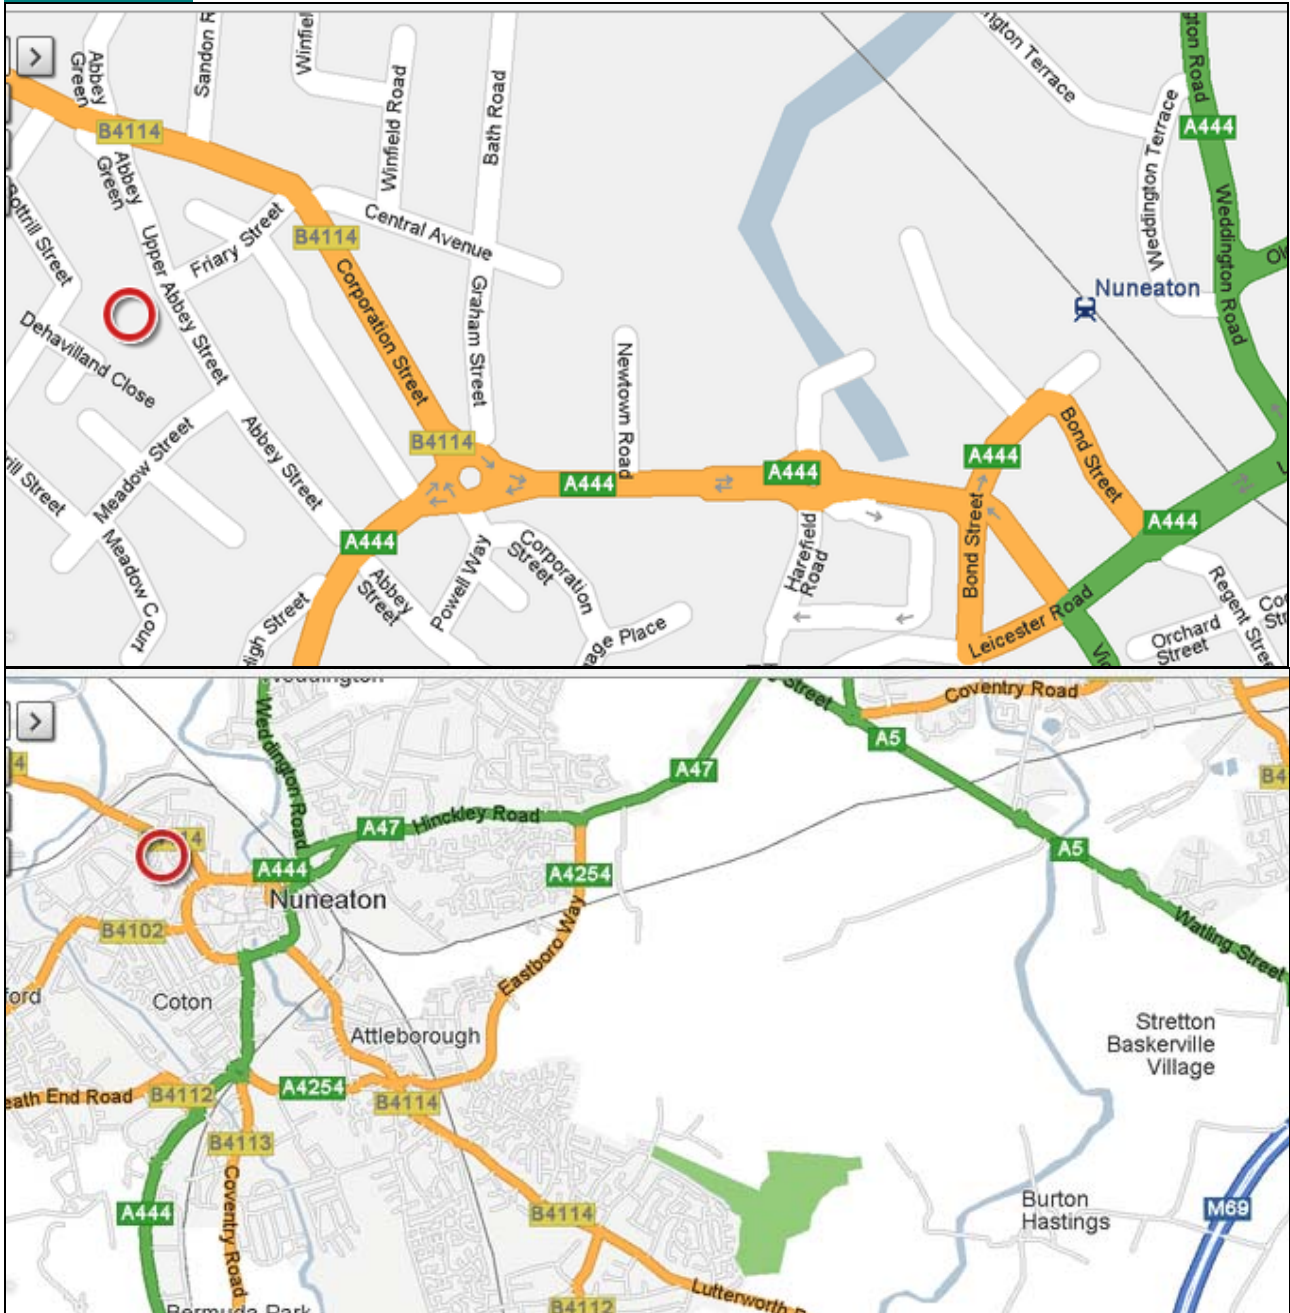

## Directions

**From Tamworth** - head South on the A5 until you reach the junction with A444. Take the exit signposted A44 Nuneaton and follow this (A444 Weddington Lane), this then becomes the A444 Weddington Road, follow this into the town centre until you reach a BP petrol station. You have to turn left here (one way) onto the A47 Old Hinckley Road. Follow this as it comes to a fork in the road and turn sharp right onto the A47 Leicester Road and continue along, through the traffic lights, and over the rail bridge. Go past 'NETTO' on your right, through 2 sets of traffic lights, at the 3<sup>rd</sup> set of traffic lights turn right onto the A444 Bond Street continue along (keep in left lane) follow the road as it bends to the left and now becomes the A444 Newtown Road. When you reach a roundabout go straight on until next roundabout and take 3<sup>rd</sup> exit onto B4114 Corporation Street, follow all the way along as road bends to the left and becomes the B4114 Central Avenue, when you reach a TOTAL petrol station on your left, turn left here onto Abbey Green, this then becomes Upper Abbey Street and the 'Hatters Space Community Centre' is on your right.

**From Leicester** - head West from Leicester on the M69 and leave at junction 1 onto the A5 Watling Street, follow this until you reach the junction with the A47 (The Long Shoot) and turn left here. Follow this as it becomes the A47 Hinckley Road, when you reach a fork in the road keep left and this is now the A47 Leicester Road, follow this and now follow directions, as above '**from Tamworth**'.

**From Birmingham (M6)** - heading East on the M6, leave at junction 3 and follow signs for A444 Nuneaton. Follow this all the way into Nuneaton Town Centre until you reach a large roundabout with the A444 Roanne Ringway, now follow directions, as above '**from Coventry**' (M69 & A444).