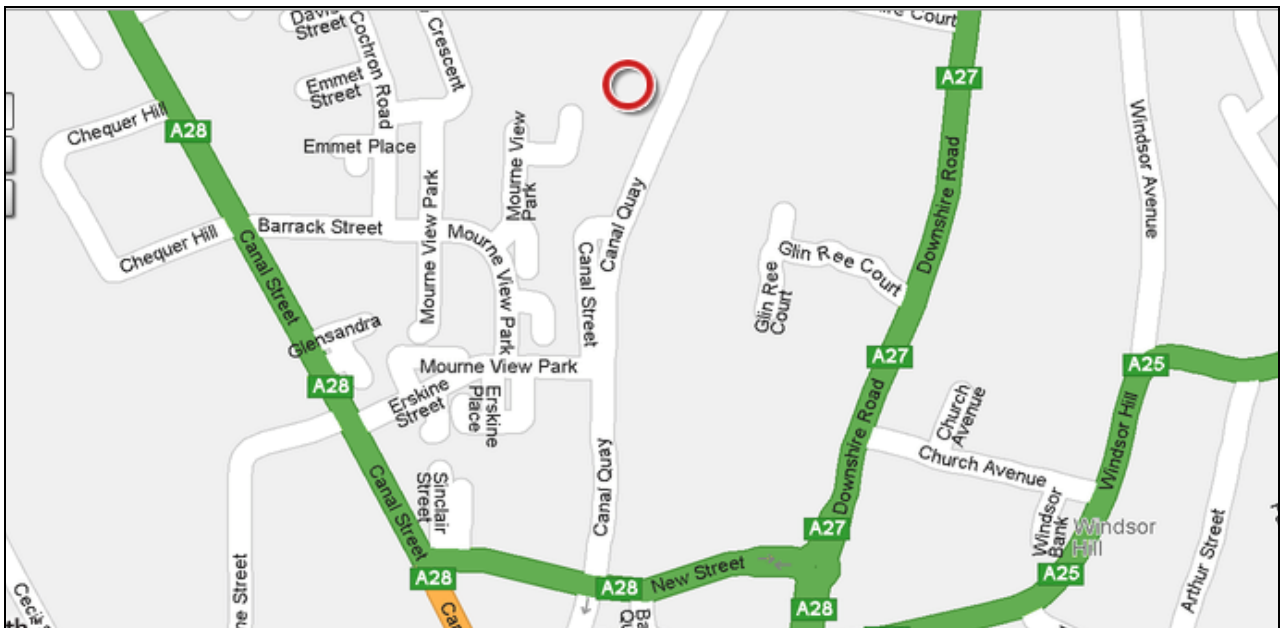

Venue Address

Enterprise House
W.I.N. Business Park
Canal Quay
Newry
County Down
BT35 6PH.

Map & Directions

Tel: 028 3026 7011

Fax: 028 3026 1316.

The Venue

Directions

Coming into Newry from the Armagh Road, to Canal Street. There is a set of traffic lights and traffic must turn left. After about 100 metres turn left onto Canal Quay. You will notice the Canal on your right. Keep going for approx 0.3 miles. The venue is on the left.

From the Belfast Road, continue towards City Centre to roundabout at Courthouse, turn right and go over bridge. You will cross the Clanrye River and then the Canal, turn right into Canal Quay and follow as above.

From Warrenpoint, follow directions for Belfast, at courthouse take a left and then follow directions as above.

From Dublin Road area fastest way to get there is to pass the junction leading to Quays and Buttercrane shopping centres, take next left the canal will be on the right and Buttercrane shopping centre on left. Pass through next set of traffic lights pass Canal Court Hotel and through the next set of traffic lights. Keep to left lane. At P & R Motors the road veers right and then immediately left into Canal street, move to right hand lane. At lights turn right and after about 50 metres turn left into Canal Quay and follow as above.