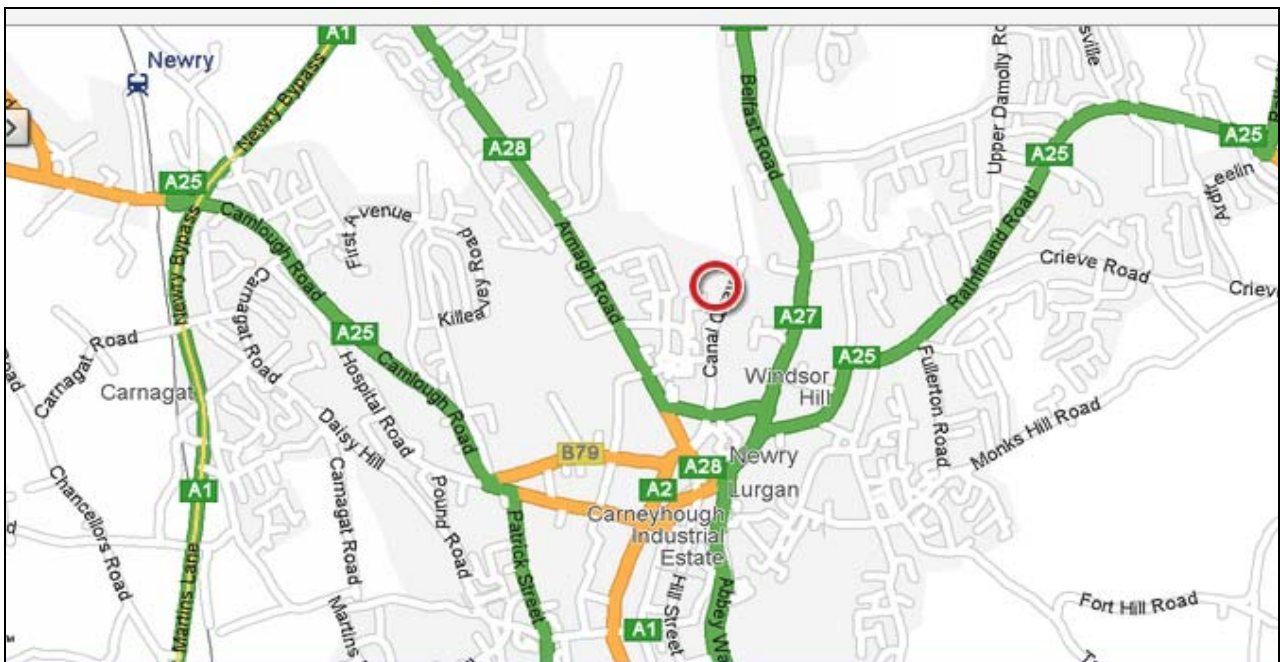

Venue Address

Enterprise House
W.I.N. Business Park
Canal Quay
Newry
County Down
BT35 6PH.

Map & Directions

Tel: 028 3026 7011

Fax: 028 3026 1316.

The Venue

Directions

Coming into Newry from the Armagh Road, to Canal Street. There is a set of traffic lights and traffic must turn left. After about 100 metres turn left onto Canal Quay. You will notice the Canal on your right. Keep going for approx 0.3 miles. The venue is on the left.

From the Belfast Road, continue towards City Centre to roundabout at Courthouse, turn right and go over bridge. You will cross the Clanrye River and then the Canal, turn right into Canal Quay and follow as above.

From Warrenpoint, follow directions for Belfast, at courthouse take a left and then follow directions as above.

From Dublin Road area fastest way to get there is to pass the junction leading to Quays and Buttercrane shopping centres, take next left the canal will be on the right and Buttercrane shopping centre on left. Pass through next set of traffic lights pass Canal Court Hotel and through the next set of traffic lights. Keep to left lane. At P & R Motors the road veers right and then immediately left into Canal street, move to right hand lane. At lights turn right and after about 50 metres turn left into Canal Quay and follow as above.