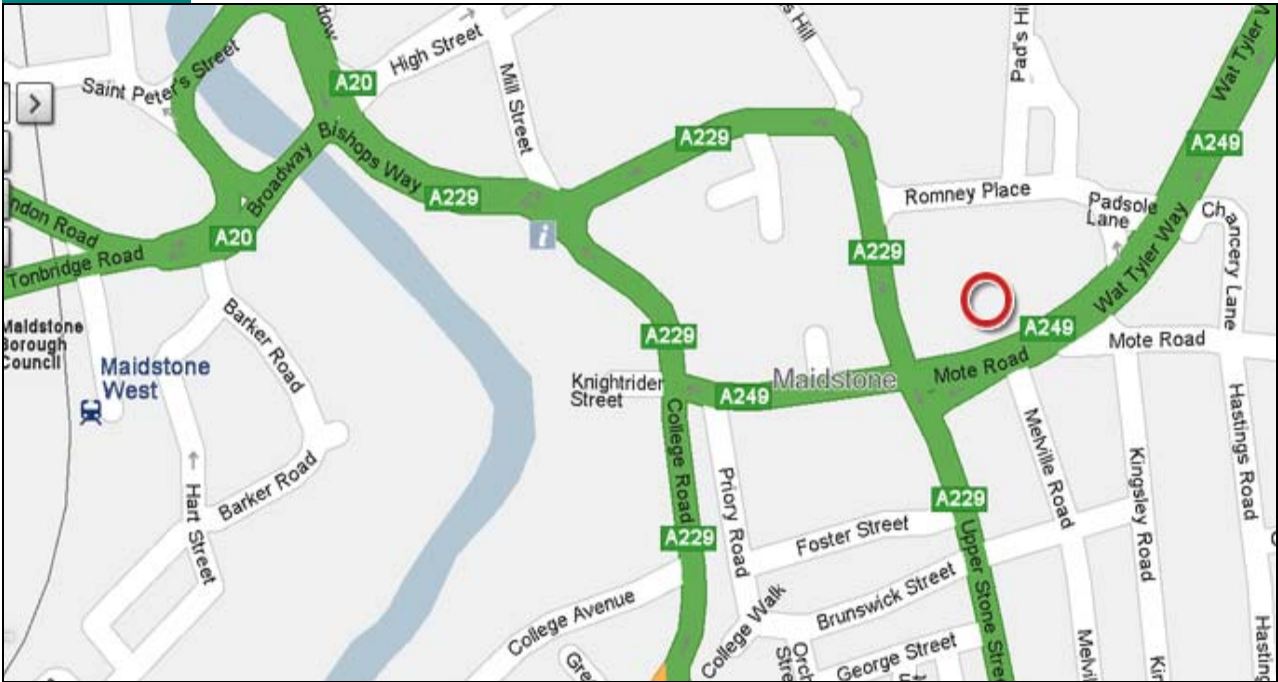

Venue Address

HMRC Medvale House
Mote Road
Maidstone
Kent
ME15 6AE

No onsite parking – use local car parks

The Venue

Directions

By Train: Trains leave Victoria and Charing Cross for Maidstone East every half hour at peak times (hourly off peak). The office is a 10 minute walk from the station. Turn right out of the station and walk along Week Street, past all the shops. Cross over the High Street and walk down a small road, directly opposite, called Gariels Hill. At the bottom, continue straight ahead up Lower Stone Street. The second turning on the left is Mote Road, and the office is 50 yards up on the left.

By Car:

From the North [Sittingbourne]: Travel south on the A249, over the M2 and the M20, and continue towards Maidstone town centre (at roundabouts, follow the A249 Sittingbourne Road). After a straight, gentle downhill section, you reach a large roundabout. Get in the right-hand lane and follow signs for the Chequers Centre (3rd exit off Wat Tyler Way). Take the first turning right (you'll see Sainsbury's on your right) into Romney Place. The Chequers Centre multi-storey is 50 yards further on from Sainsbury's. Please do not park at Sainsbury's/

From the East: Drive towards London on the M2. Take the A249 at Junction 5 and head towards Maidstone, past the M20. At roundabouts follow the A249 Sittingbourne Road. After a straight, gentle downhill section, you reach a large roundabout. Get in the right-hand lane and follow signs for the Chequers Centre (3rd exit off Wat Tyler Way). Take the first turning right (you'll see Sainsbury's on your right) into Romney Place. The Chequers Centre multi-storey is 50 yards further on.

From the South: The A20, A26, A229 and A274 all head towards Maidstone. Our one-way systems and busy traffic can make navigation difficult once you're in the centre of town. Look for the Chequers Centre multi-storey car park, or signs to Mote Park. The first two are opposite the back of our office. The Park is just a few roads away.