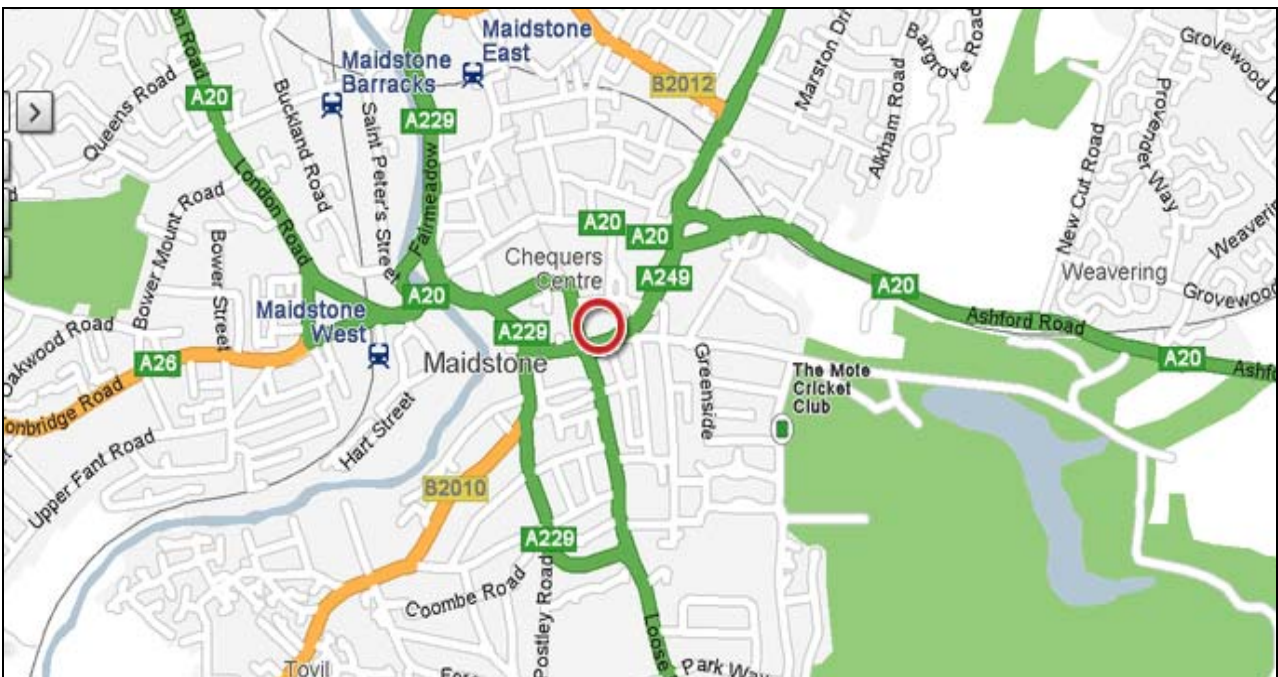

Venue Address

HMRC Medvale House
Mote Road
Maidstone
Kent
ME15 6AE

No onsite parking – use local car parks

The Venue

Directions

By Train: Trains leave Victoria and Charing Cross for Maidstone East every half hour at peak times (hourly off peak). The office is a 10 minute walk from the station. Turn right out of the station and walk along Week Street, past all the shops. Cross over the High Street and walk down a small road, directly opposite, called Gariels Hill. At the bottom, continue straight ahead up Lower Stone Street. The second turning on the left is Mote Road, and the office is 50 yards up on the left.

By Car:

From the North [Sittingbourne]: Travel south on the A249, over the M2 and the M20, and continue towards Maidstone town centre (at roundabouts, follow the A249 Sittingbourne Road). After a straight, gentle downhill section, you reach a large roundabout. Get in the right-hand lane and follow signs for the Chequers Centre (3rd exit off Wat Tyler Way). Take the first turning right (you'll see Sainsbury's on your right) into Romney Place. The Chequers Centre multi-storey is 50 yards further on from Sainsbury's. Please do not park at Sainsbury's/

From the East: Drive towards London on the M2. Take the A249 at Junction 5 and head towards Maidstone, past the M20. At roundabouts follow the A249 Sittingbourne Road. After a straight, gentle downhill section, you reach a large roundabout. Get in the right-hand lane and follow signs for the Chequers Centre (3rd exit off Wat Tyler Way). Take the first turning right (you'll see Sainsbury's on your right) into Romney Place. The Chequers Centre multi-storey is 50 yards further on.

From the South: The A20, A26, A229 and A274 all head towards Maidstone. Our one-way systems and busy traffic can make navigation difficult once you're in the centre of town. Look for the Chequers Centre multi-storey car park, or signs to Mote Park. The first two are opposite the back of our office. The Park is just a few roads away.