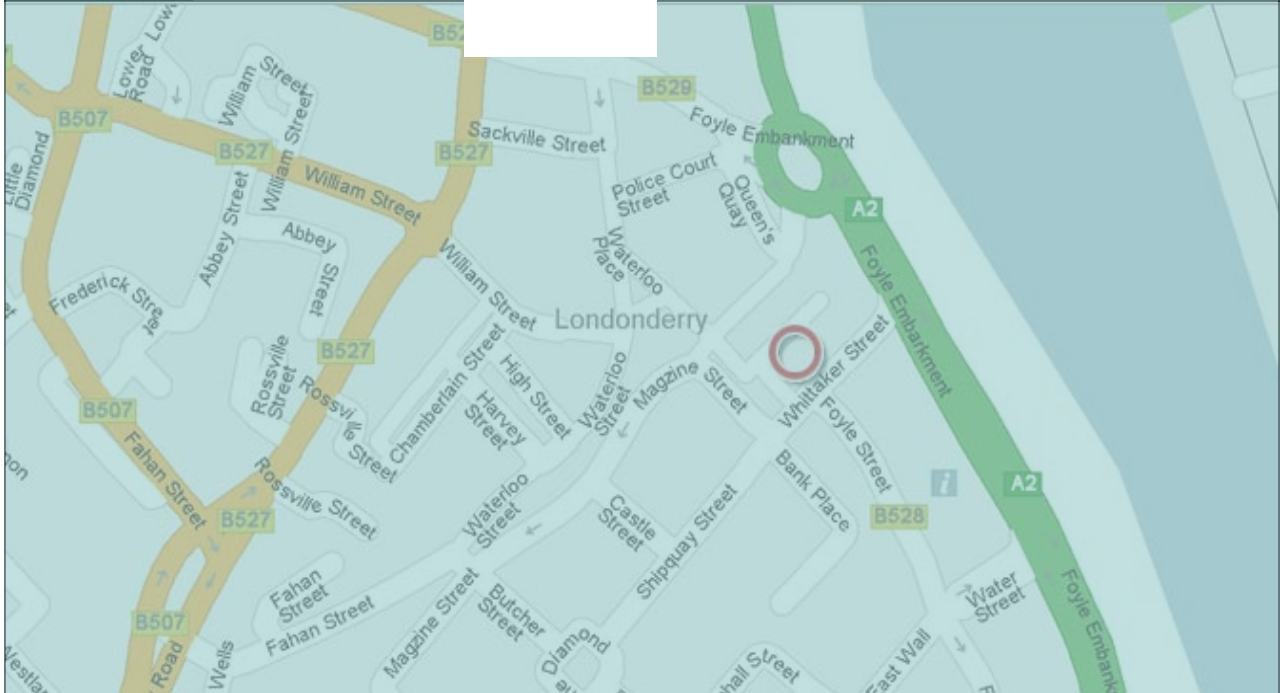

Venue address

Labour Relations Agency Office
1-3 Guildhall Street
Londonderry
BT48 6BB

Map & Directions

The Venue

Select www.hmrc.gov.uk/bst

www.businesslink.gov.uk

Directions

From Strabane (A5)

Follow A5 to Craigavon Bridge. At end of bridge turn right onto Foyle Road continue to Foyle Embankment at Harbour Square take first exit onto Custom House Street.

From Limavady

At Caw Roundabout, take the 4th exit onto A515/Madams Bank Rd. At Culmore, take the 1st exit onto A2/Culmore Rd At Harbour Square, take the 2nd exit onto Custom House St.

Adjacent to the side of Guildhall Building with Northern Bank on the Corner -
Lift Entrance: 2nd Red Door on left Stair Entrance: 3rd Red Door on Left.

By train

Londonderry rail station is situated on the 'Waterside' of the city, a short taxi ride away.