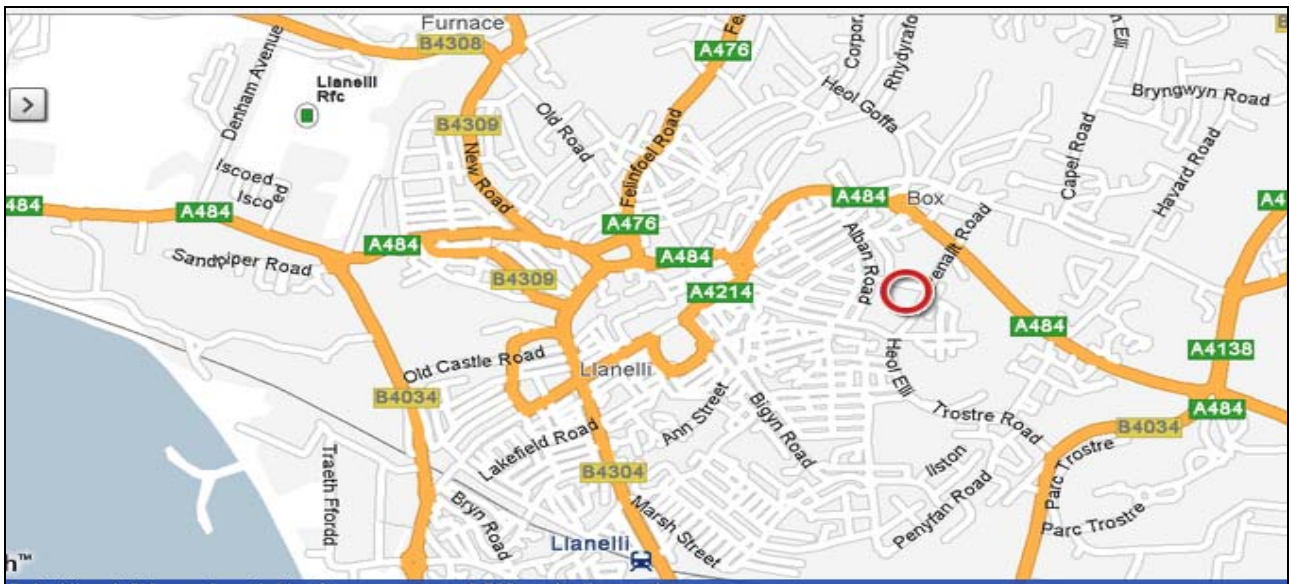

Venue Address

Stebonheath Business Centre
Stebonheath Terrace
Llanelli
Carmarthenshire
SA15 1NE

[Map & Directions](#)

Tel: 01554-779910.

Website: www.mwwc.org.uk

The Venue

Call 0845 603 2691

Select www.hmrc.gov.uk/bst