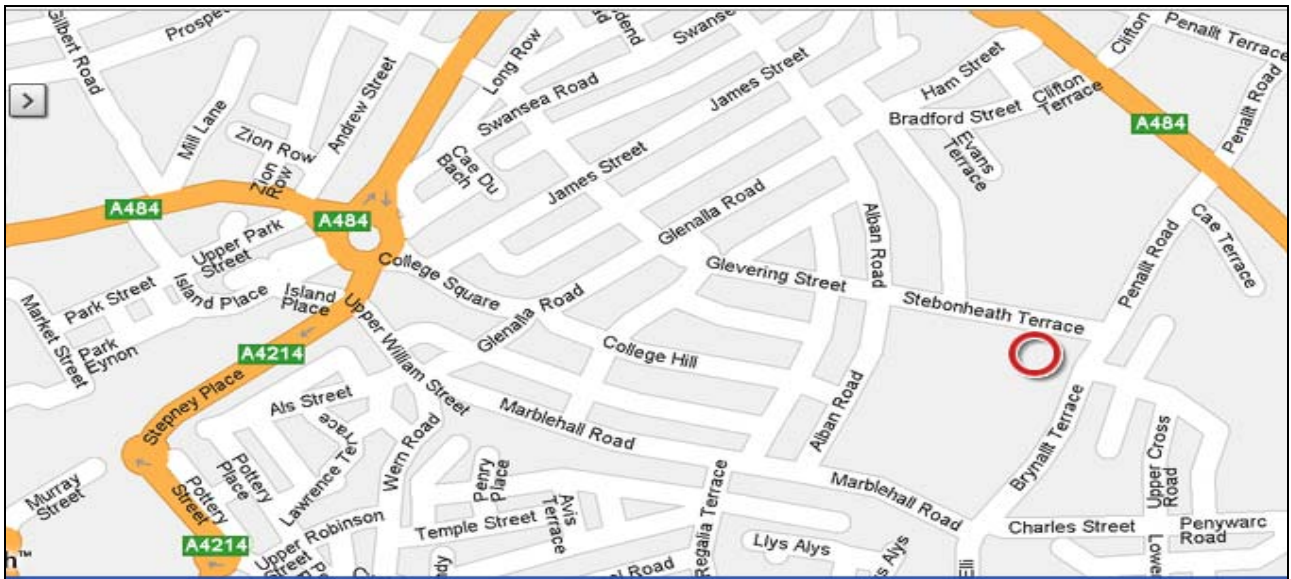

Venue Address

Stebonheath Business Centre
Stebonheath Terrace
Llanelli
Carmarthenshire
SA15 1NE

[Map & Directions](#)

Tel: 01554-779910.

Website: www.mwwc.org.uk

The Venue

Call 0845 603 2691

Select www.hmrc.gov.uk/bst