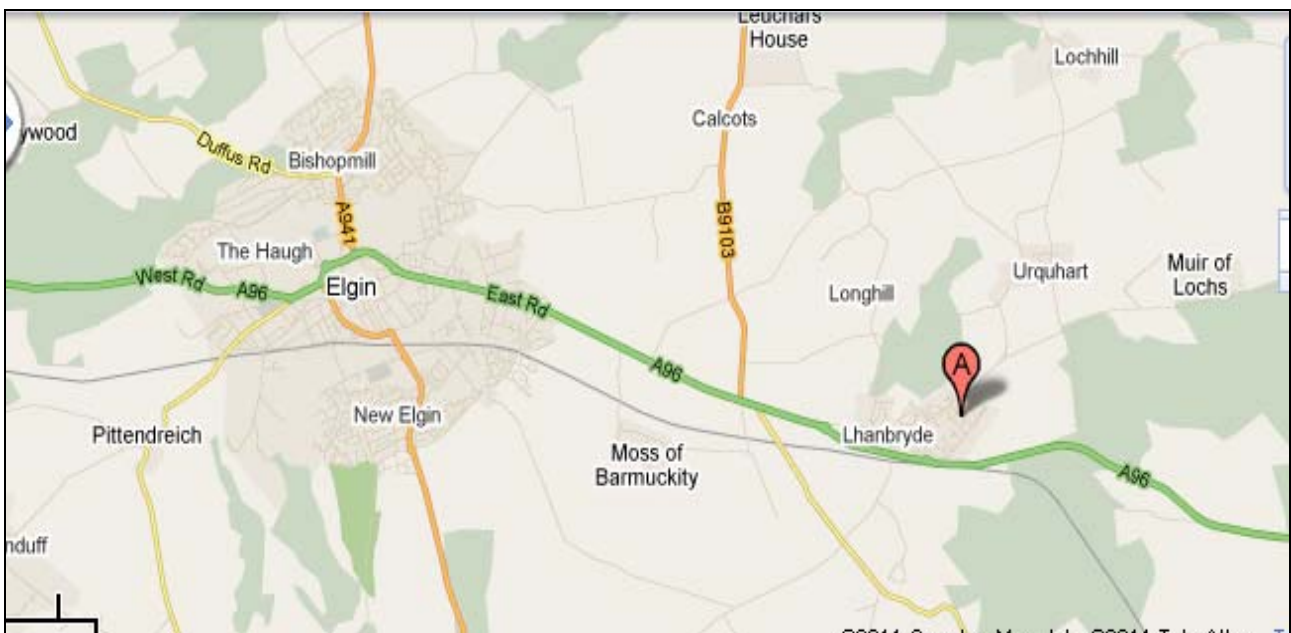

Venue address

Lhanbryde Community Centre
Robertson Road
Lhanbryde
Elgin
Morayshire
IV30 8QQ

[Map & Directions](#)

The venue

Directions

From the North (Lossiemouth):

Follow the A9103 Inchbroom Road south signposted Fochabers. After approx' 5-6 miles you will reach the A96, turn left here signposted Aberdeen A96/Frazerburgh (A98). Follow the A96 until you reach a roundabout and take the 1st exit into Lhanbryde onto St Andrew's Road South, follow this and at the 3rd exit turn left into Garmouth Road. Continue along and at the 3rd right turn is Robertson Road turn right here and the Community Centre is on your left.

From the East (Buckie):

Follow the A98 signposted Fochabers/Tulloch, when you reach the A96 at Fochabers follow signs to Lhanbryde. When you reach the roundabout as you reach Lhanbryde turn right into St Andrews Road South, take the 2nd right into Garmouth Road and now follow directions as above 'from the North'.

From the South A96 Huntly/A95 Aviemore:

Follow the respected roads north until you reach Keith at the A96, follow signs for Fochabers, go straight on at Fochabers still on the A96 and follow directions as above 'from the East'.

From the West A96 (Elgin):

Head out of Elgin on the A96 following signs for Lochabers, and now follow directions as above from 'the North'.

By Train:

The nearest rail station is in Elgin about 4 miles away, a taxi or Bus is recommended.