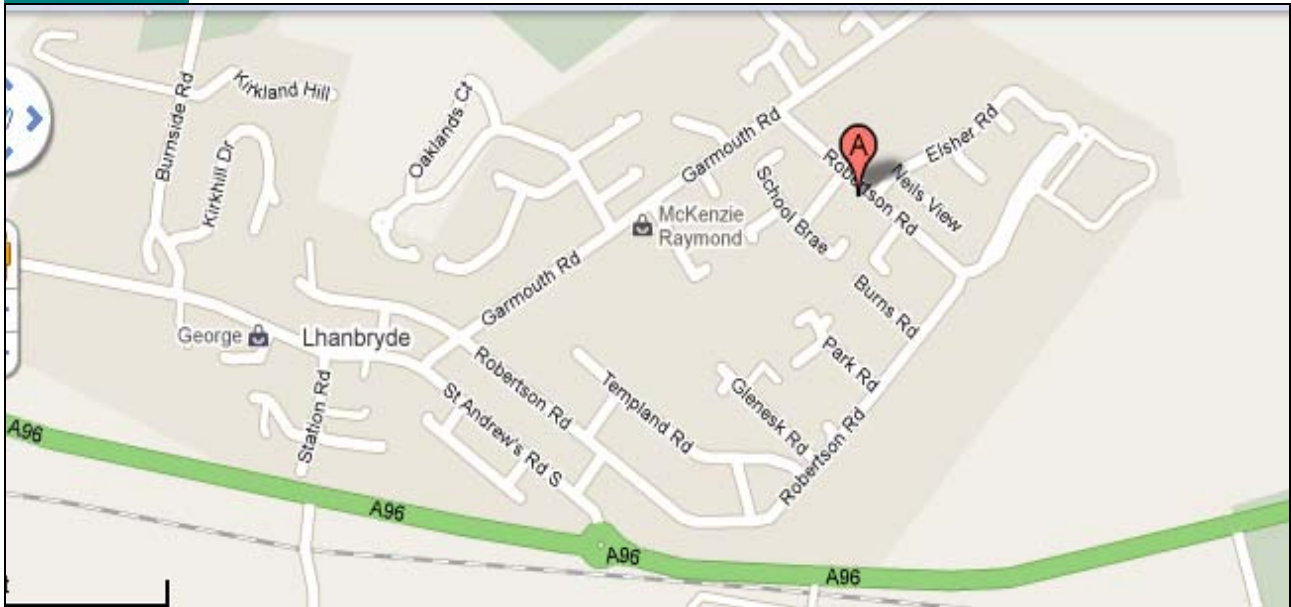

Venue address

Lhanbryde Community Centre
Robertson Road
Lhanbryde
Elgin
Morayshire
IV30 8QQ

[Map & Directions](#)

The venue

Directions

From the North (Lossiemouth):

Follow the A9103 Inchbroom Road south signposted Fochabers. After approx' 5-6 miles you will reach the A96, turn left here signposted Aberdeen A96/Frazerburgh (A98). Follow the A96 until you reach a roundabout and take the 1st exit into Lhanbryde onto St Andrew's Road South, follow this and at the 3rd exit turn left into Garmouth Road. Continue along and at the 3rd right turn is Robertson Road turn right here and the Community Centre is on your left.

From the East (Buckie):

Follow the A98 signposted Fochabers/Tulloch, when you reach the A96 at Fochabers follow signs to Lhanbryde. When you reach the roundabout as you reach Lhanbryde turn right into St Andrews Road South, take the 2nd right into Garmouth Road and now follow directions as above 'from the North'.

From the South A96 Huntly/A95 Aviemore:

Follow the respected roads north until you reach Keith at the A96, follow signs for Fochabers, go straight on at Fochabers still on the A96 and follow directions as above 'from the East'.

From the West A96 (Elgin):

Head out of Elgin on the A96 following signs for Lochabers, and now follow directions as above from 'the North'.

By Train:

The nearest rail station is in Elgin about 4 miles away, a taxi or Bus is recommended.