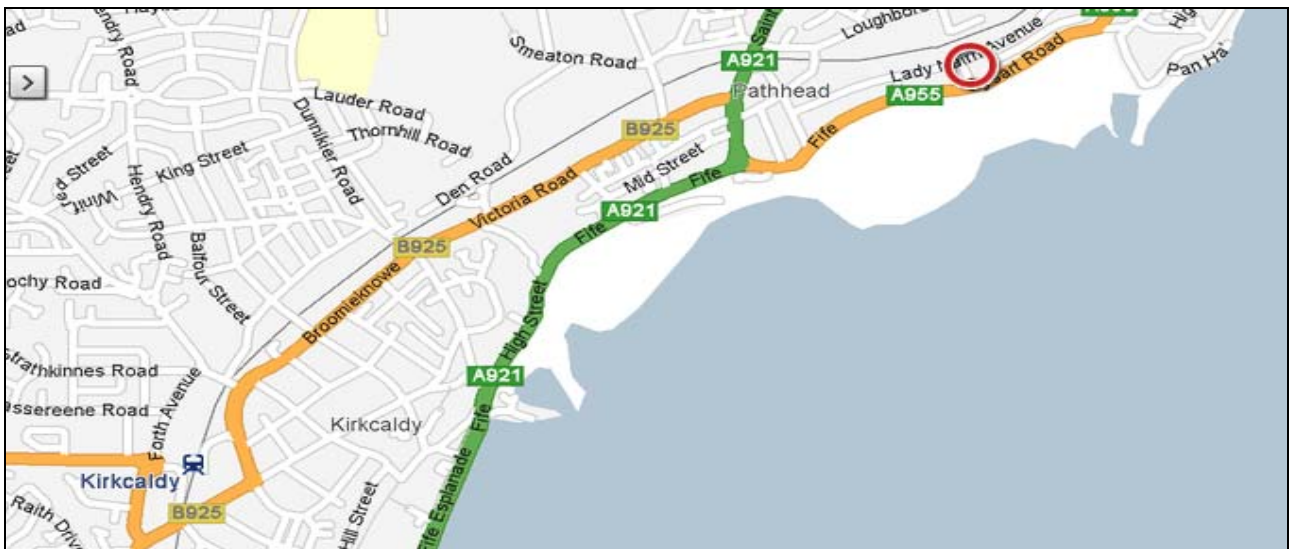

Venue Address

Strathearn Hotel
2 Wishart Place
Dysart Road
Kirkcaldy
KY1 2AS

Map & Directions

The Venue

Directions

By Car: -

From the South,

Heading into Kirkcaldy on the A921 keep going as if you are leaving Kirkcaldy heading for Dysart you will come to a roundabout, keep right and onto the A955 Dysart Road. Follow this for (the sea to your right) about 700 metres and you will come to a left turn of Wishart Place, turn here and the Strathearn Hotel is on your right hand side.

From the North,

heading into Kirkcaldy on the A92 then look for signs (A921), (B928) and then onto the A955 follow this for a short while until you reach the right turning of Wishart Road, turn right here and the Strathearn Hotel is on your right.

By Rail,

The nearest rail station is in Kirkcaldy and a taxi ride will cost you approx' £5.

By Bus,

Buses go past the venue from the bus station in the centre of Kirkcaldy every 20 -25 minutes.

Car Parking,