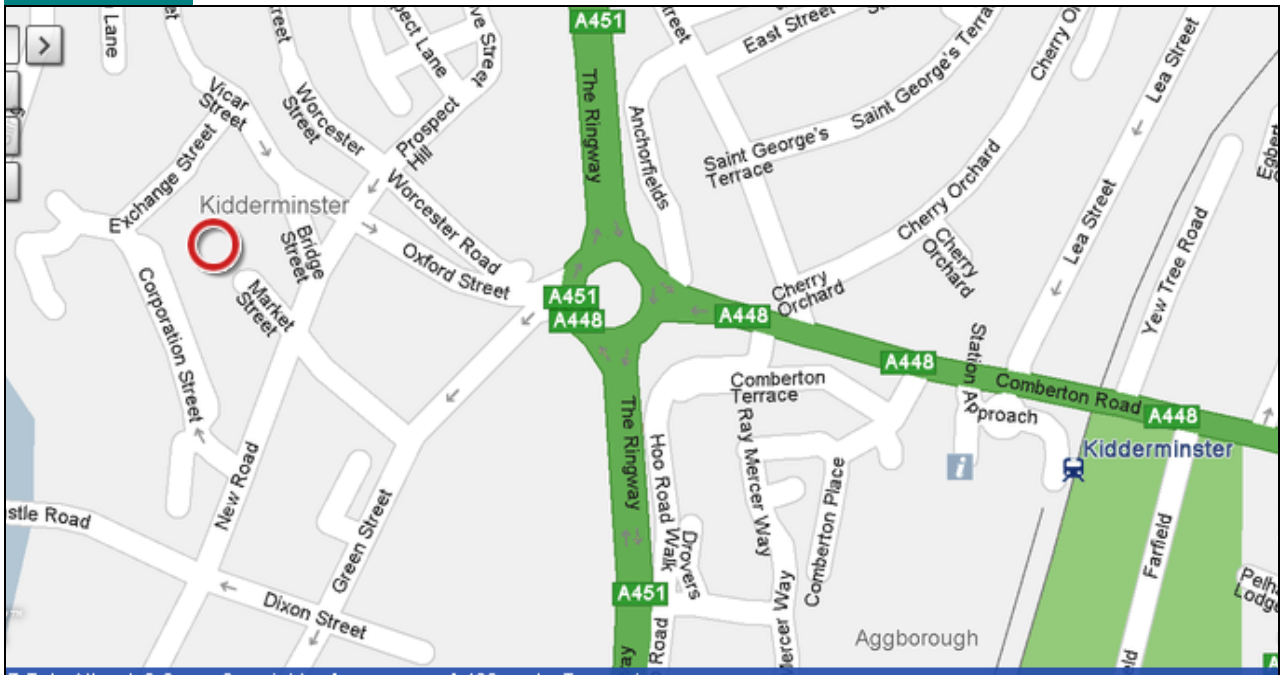

Venue Address

Kidderminster Library
Market Street
Town Centre
Kidderminster
DY10 1AB

[Map & Directions](#)

The Venue

Directions

By Car,

Heading into Kidderminster from all directions (A442, A456, A449, A448 and A451), follow signs for “Kidderminster College”, when you get to the big roundabout with the A451 and A448 follow directions for Green Street and (college). Follow the road down Green Street until you come to some traffic lights and turn right here into Dixon Street. Continue until you get to the next road junction and turn right here onto New Road and follow for a short while and the Kidderminster College is on your left and the Library is next to the college.

By Train,

Kidderminster Rail Station is about a ½ mile walk away down a steep hill called “Comberton Road”. You can walk straight over the roundabout down Oxford Street (not suitable for cars, one-way) and turn left into New Road and the college is on your right next to Kidderminster College. For rail journey times call National rail on 08457 484950.