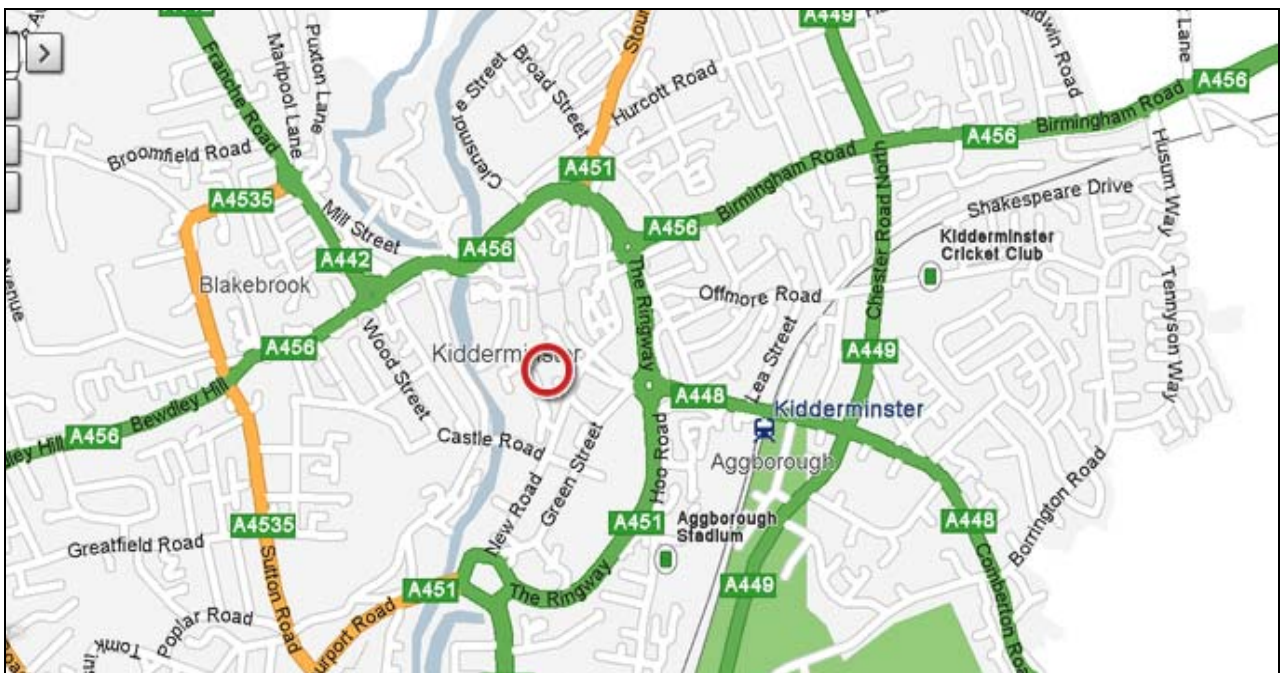

Venue Address

Kidderminster Library
Market Street
Town Centre
Kidderminster
DY10 1AB

[Map & Directions](#)

The Venue

Directions

By Car,

Heading into Kidderminster from all directions (A442, A456, A449, A448 and A451), follow signs for “Kidderminster College”, when you get to the big roundabout with the A451 and A448 follow directions for Green Street and (college). Follow the road down Green Street until you come to some traffic lights and turn right here into Dixon Street. Continue until you get to the next road junction and turn right here onto New Road and follow for a short while and the Kidderminster College is on your left and the Library is next to the college.

By Train,

Kidderminster Rail Station is about a ½ mile walk away down a steep hill called “Comberton Road”. You can walk straight over the roundabout down Oxford Street (not suitable for cars, one-way) and turn left into New Road and the college is on your right next to Kidderminster College. For rail journey times call National rail on 08457 484950.