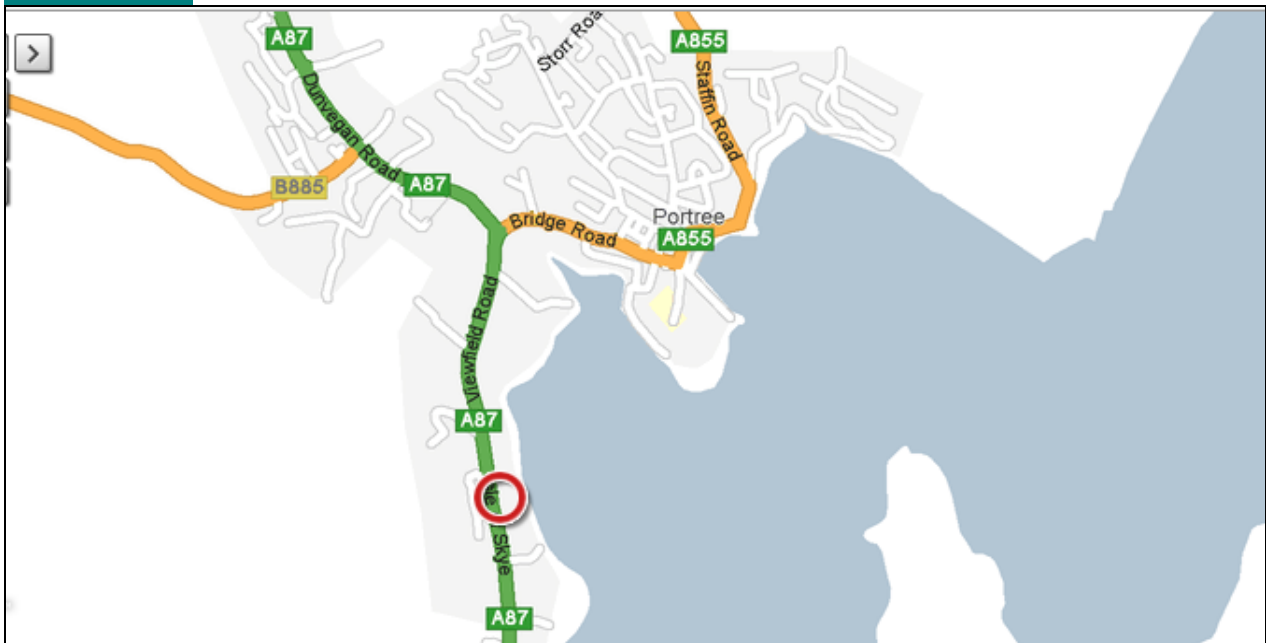

#### Venue Address

The Aros Centre  
Viewfield Road  
Portree  
Isle of Skye  
IV51 9EU

Map & Directions

#### The Venue

## Directions

The Aros Centre is situated just outside of Portree to the south on Viewfield Road, it has plenty of free parking for delegates and for those delegates who are on an all day course there is a restaurant on site if you wish to use it as we do not provide lunch.