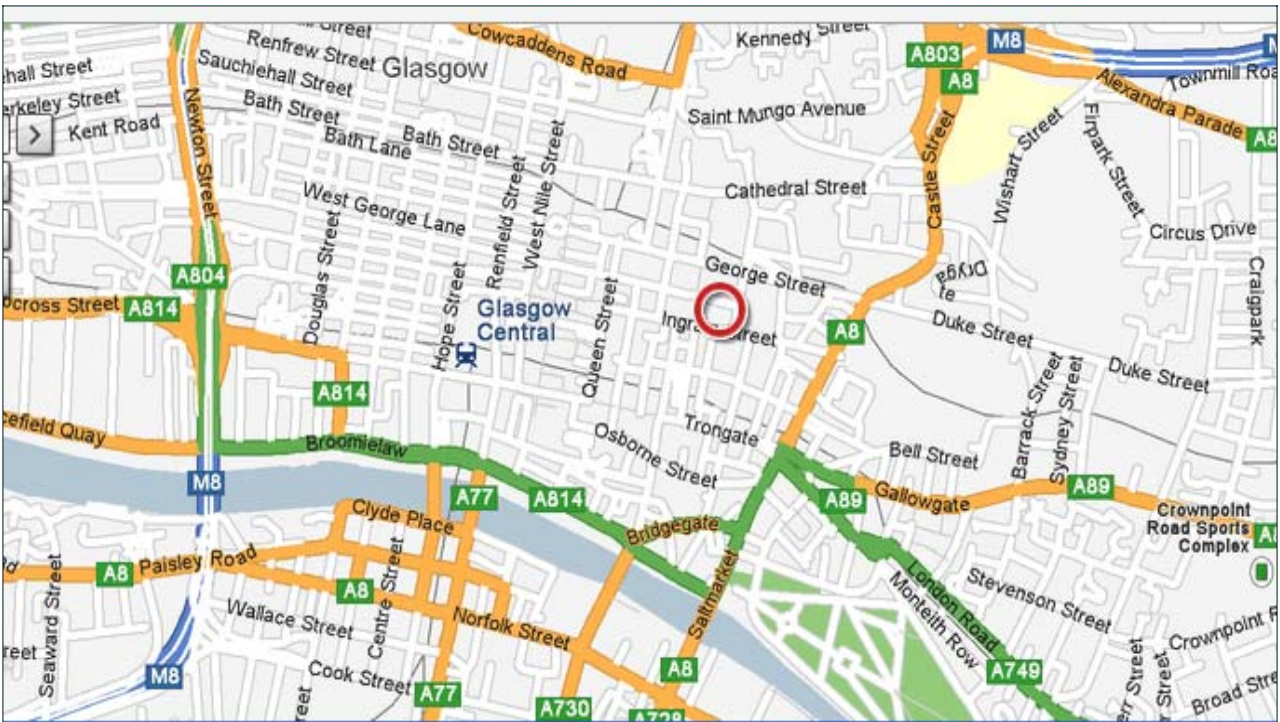

Venue Address

HMRC Cotton House
7 Cochrane St
Glasgow
Lanarkshire
G1 1GY

No on-site parking available

The Venue

Select www.hmrc.gov.uk/bst

www.businesslink.gov.uk

Directions

1. From Glasgow centre, head east on Renfrew Street toward Hope Street
2. Make a U-turn at McDonald Court
3. Turn left at Renfield Street
4. Turn left at West Regent Street
5. Turn left at West Nile Street
6. Turn right at Bath Street
7. Continue on Cathedral Street
8. Turn right at Montrose Street
9. Turn right at Cochrane Street

For attendees travelling by train, Queen Street, High Street, and Glasgow Central are all within walking distance of the venue.

Important Information about this Venue

No on site parking. Parking is available in any of the nearby car parks, or metered parking on the streets.