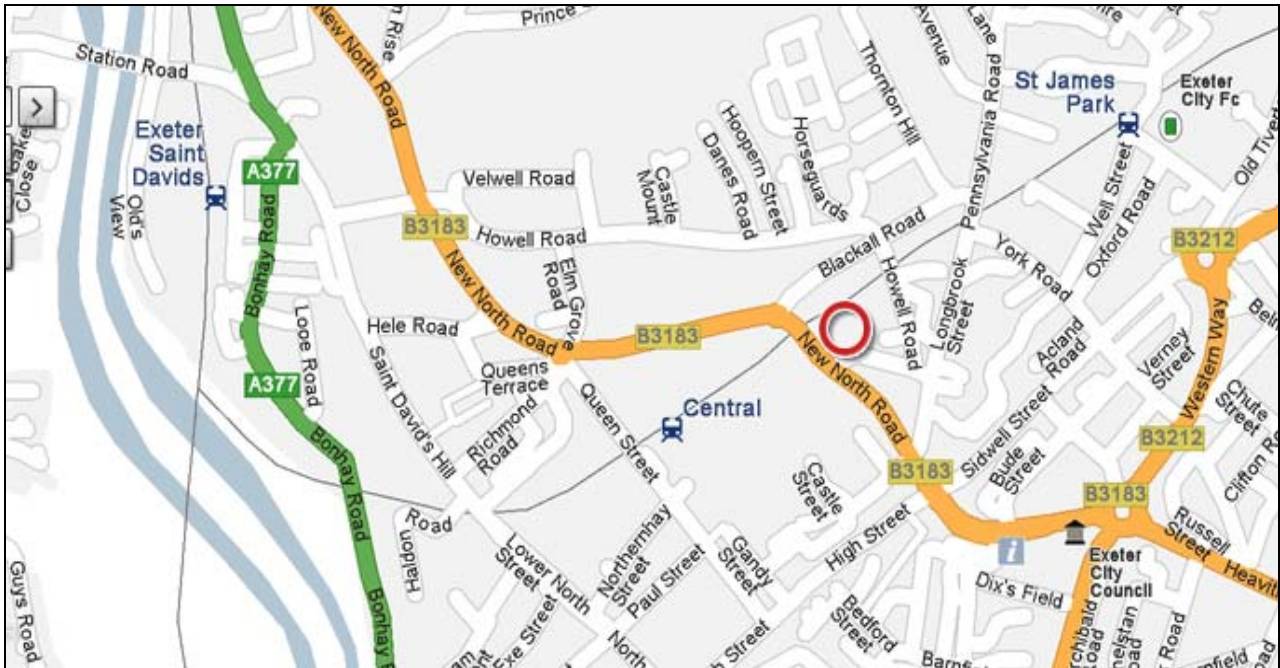

#### The Venue

Located opposite Exeter Castle

Follow the road toward the city centre via Sidmouth Road, Honiton Road, East Wonford Hill, Fore Street in Heavitree, until you enter Heavitree Road. At the bottom of Heavitree Road is a roundabout. Take the second exit into Paris Street. Continue through the next 3 sets of traffic lights (you will pass the Debenhams Building on your right hand side between second and third set) into New North Road. Proceed for a further 200 metres (approximately) and Longbrook House is situated on the corner of the next road on the right hand side called Longbrook Terrace. There is a large public car park at the rear of the building. It can be reached by turning right into Longbrook Terrace and following the road round to the left at the bottom.

**From North Devon via Tiverton or Crediton:** You will arrive on the outskirts of Exeter at Cowley Bridge. Follow the road towards the City Centre for about 3 miles until you arrive at the clock tower roundabout. Take the second exit. However, beware that the first exit turns sharp left and you may not notice it as an exit road. Proceed along this road past the Exeter Prison, which is an Old Victorian building on your left-hand side. At the next (mini) roundabout, turn left into Howell Road then take the first right turn (signed car park).

**From the East via the A30:** As you approach the end of the A30, you will be given a choice of exits. Take the road towards the City Centre. At the next roundabout take the second exit, and get into the lane for the City Centre. Continue on this road until you reach the next roundabout then take the second exit. At the next set of traffic lights, turn right into Honiton Road.