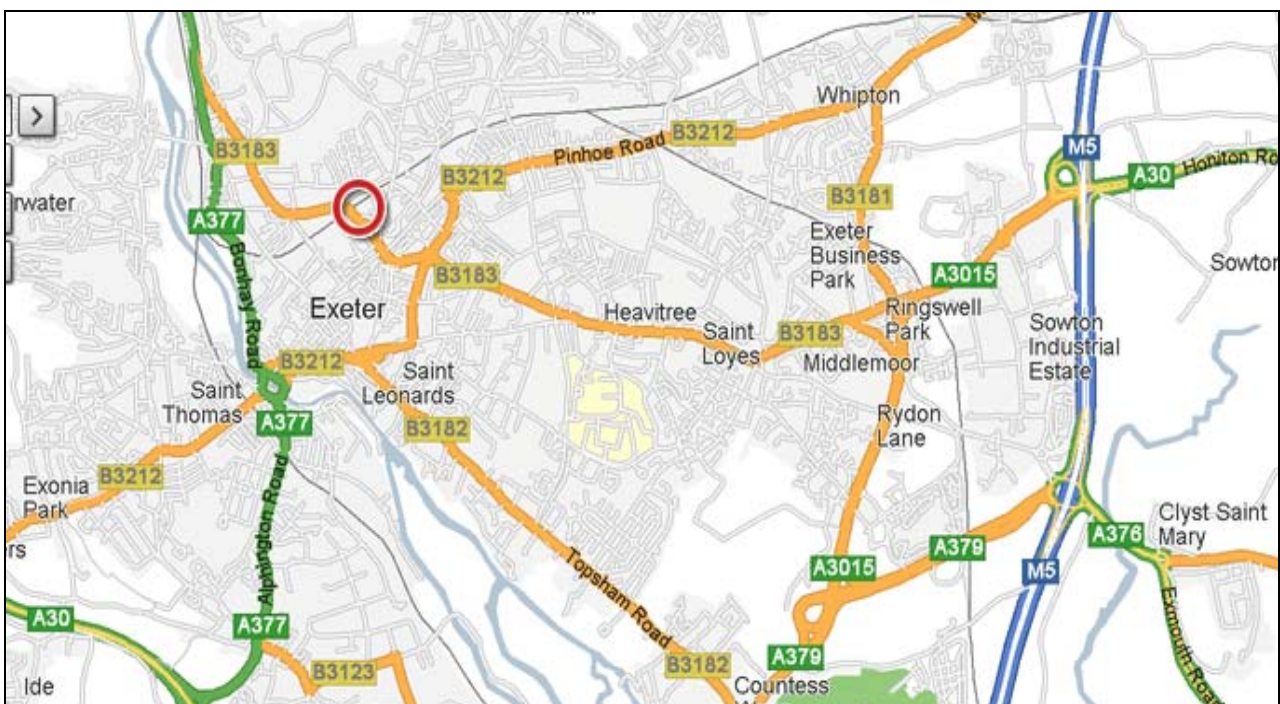

## Directions

Follow the road toward the city centre via Sidmouth Road, Honiton Road, East Wonford Hill, Fore Street in Heavitree, until you enter Heavitree Road. At the bottom of Heavitree Road is a roundabout. Take the second exit into Paris Street. Continue through the next 3 sets of traffic lights (you will pass the Debenhams Building on your right hand side between second and third set) into New North Road. Proceed for a further 200 metres (approximately) and Longbrook House is situated on the corner of the next road on the right hand side called Longbrook Terrace. There is a large public car park at the rear of the building. It can be reached by turning right into Longbrook Terrace and following the road round to the left at the bottom.

**From North Devon via Tiverton or Crediton:** You will arrive on the outskirts of Exeter at Cowley Bridge. Follow the road towards the City Centre for about 3 miles until you arrive at the clock tower roundabout. Take the second exit. However, beware that the first exit turns sharp left and you may not notice it as an exit road. Proceed along this road past the Exeter Prison, which is an Old Victorian building on your left-hand side. At the next (mini) roundabout, turn left into Howell Road then take the first right turn (signed car park).

**From the East via the A30:** As you approach the end of the A30, you will be given a choice of exits. Take the road towards the City Centre. At the next roundabout take the second exit, and get into the lane for the City Centre. Continue on this road until you reach the next roundabout then take the second exit. At the next set of traffic lights, turn right into Honiton Road.