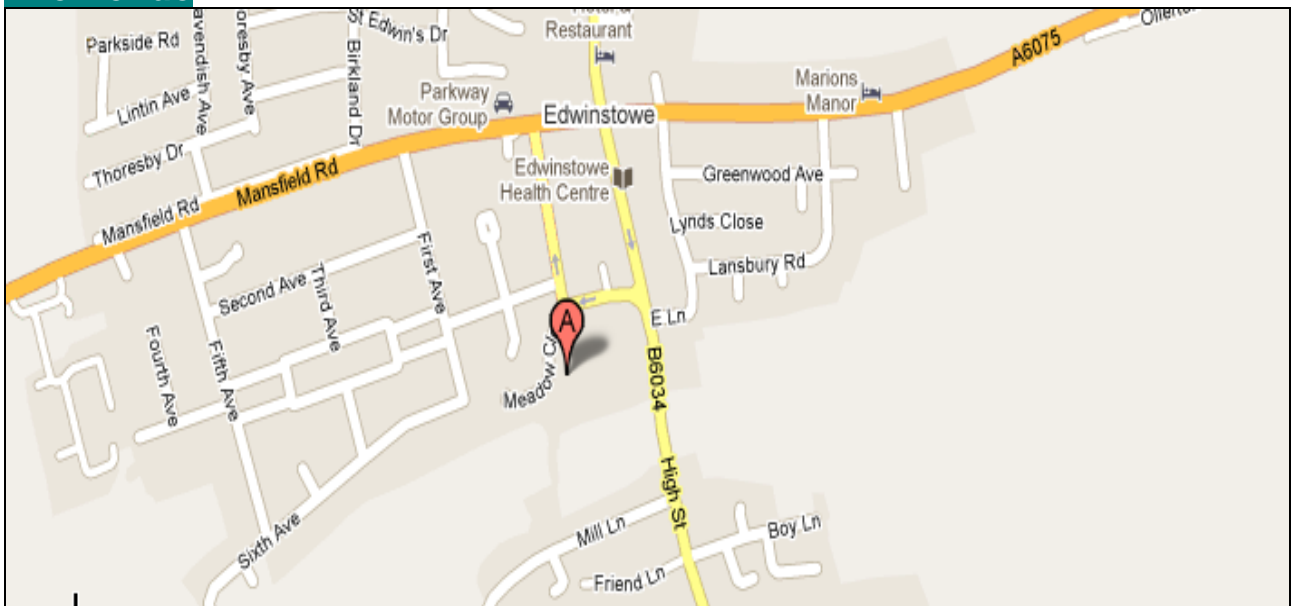

Venue Address

Edwinstowe House
Centre for Business Excellence
High Street
Edwinstowe
Mansfield
NG21 9PR

Tel: - 01623 827900.

The Venue

Select www.hmrc.gov.uk/bst

www.businesslink.gov.uk

Directions

By Car

From Mansfield,

Take the A60/A6075 out of Mansfield past Mansfield Woodhouse on the A6075 Peafield Lane sign posted Edwinstowe. When you reach Edwinstowe look for the B6034 Church Street and turn right here. Follow this for a short while past the Central Garage and East Lane on your left and the next right is Edwinstowe House.

From Worksop,

Leave Worksop on the A57 heading to Lincoln. When you reach the interchange with the A57 – A1, take the A614 Blyth Road. Follow this all the way to Ollerton, when you reach the big roundabout in Ollerton take the 4th exit signposted Edwinstowe A6075 Ollerton Road, when you reach Edwinstowe centre, turn left into B6034 Church Street, go past the Central Garage and East Lane on your left and take the next right into Edwinstowe House.

From Newark,

Leave Newark on the A616 sign posted Ollerton. Going through the villages Kneesall, Ompton and Wellow. When you reach the roundabout turn left keeping on the A616 Ollerton Road until next roundabout and go straight on to the A6075 Mansfield/Ollerton Road, when you reach Edwinstowe turn left into Church Street B6034 and now follow directions as above “from Worksop”.