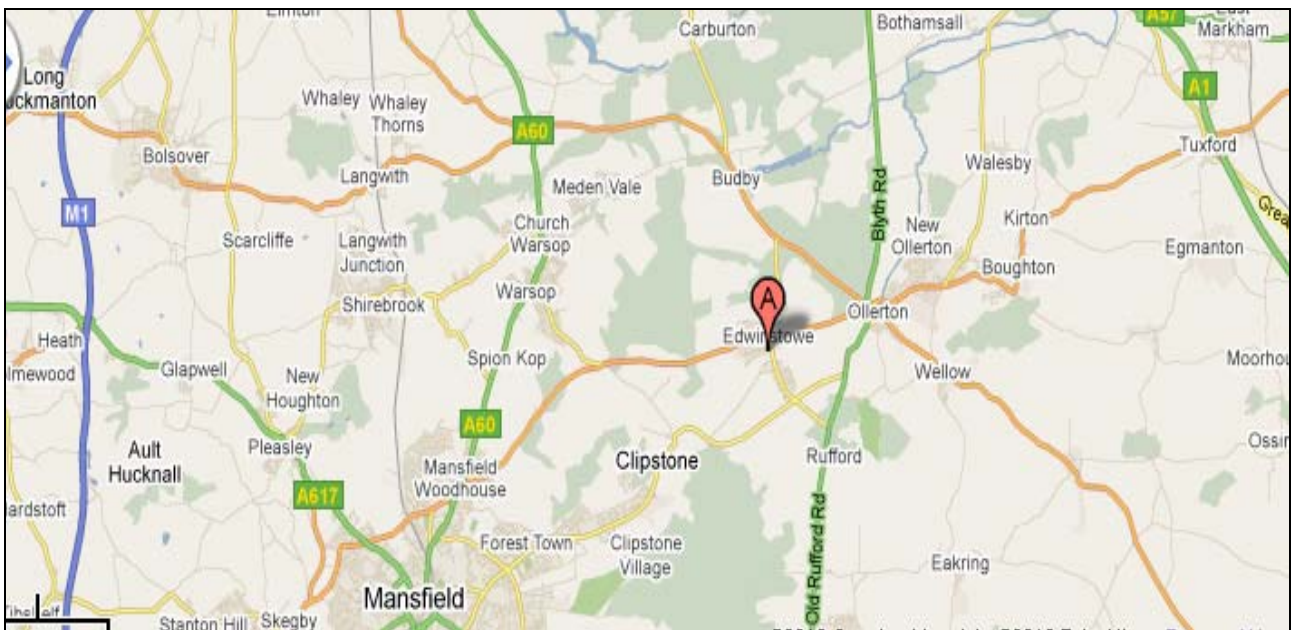

Venue Address

Edwinstowe House
Centre for Business Excellence
High Street
Edwinstowe
Mansfield
NG21 9PR

Tel: - 01623 827900.

The Venue

Select www.hmrc.gov.uk/bst

www.businesslink.gov.uk