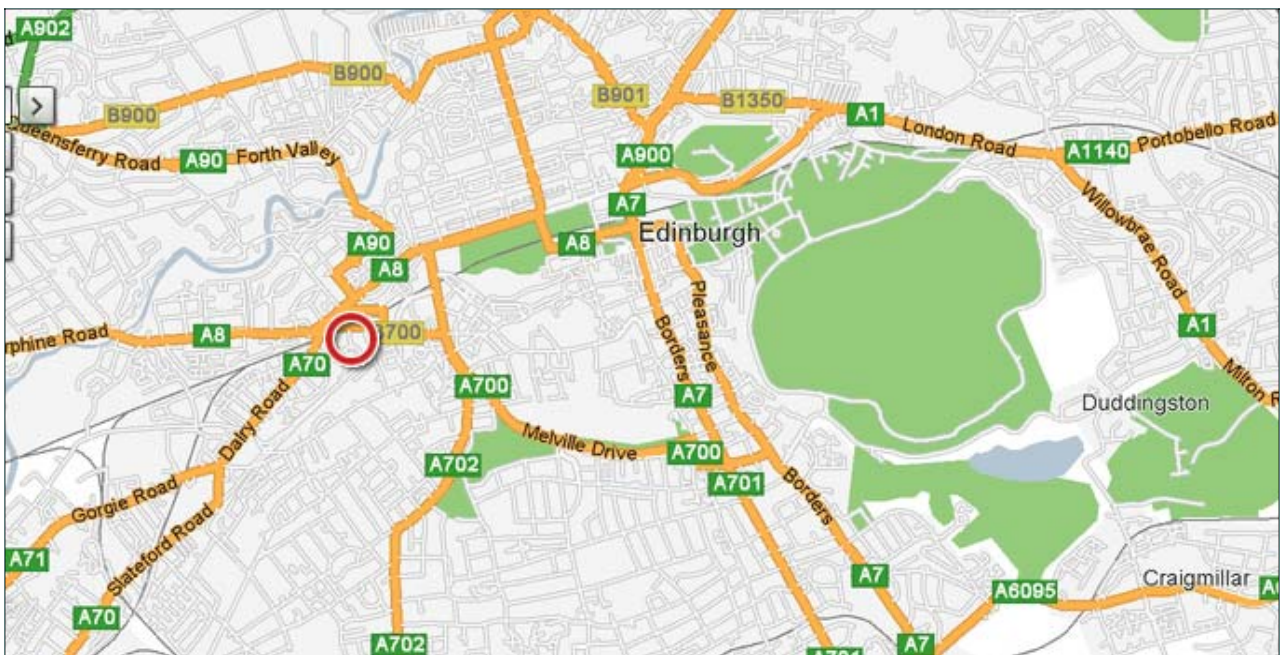

Venue Address

Premier Inn
1 Morrison Link
Edinburgh
EH3 8DN

The Venue

Call 0845 603 2691

Select www.hmrc.gov.uk/bst