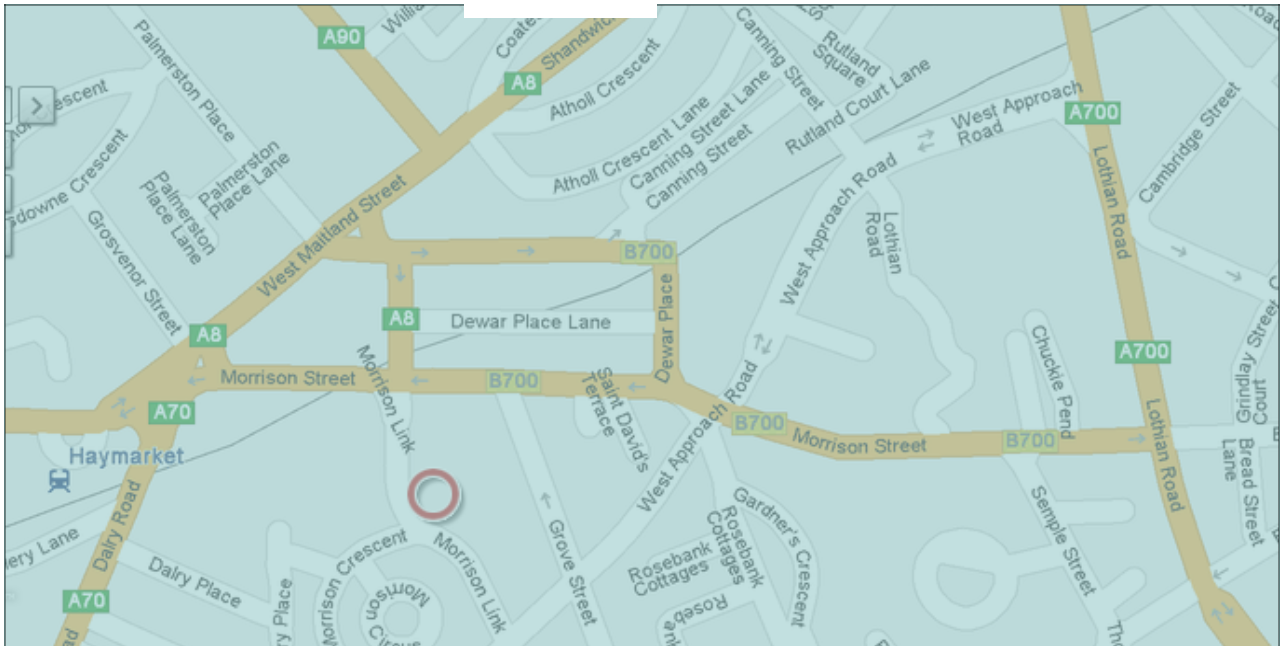

Venue Address

Premier Inn
1 Morrison Link
Edinburgh
EH3 8DN

The Venue

Call 0845 603 2691

Select www.hmrc.gov.uk/bst