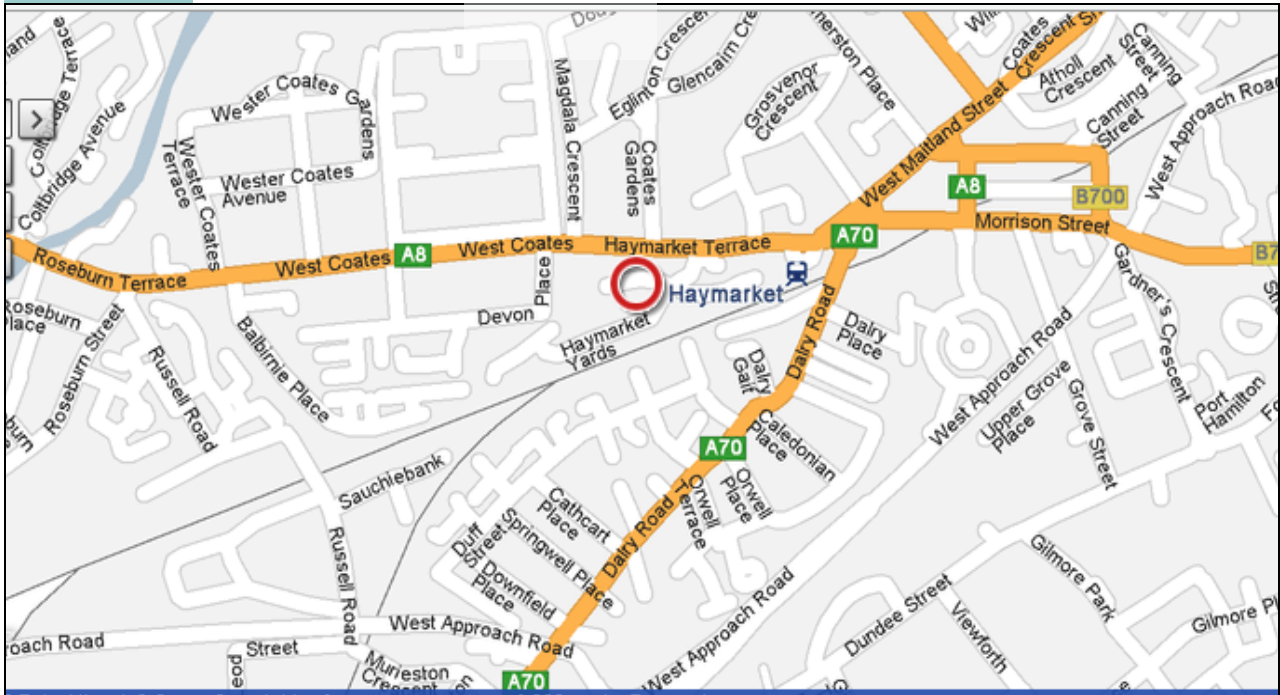

Venue Address

Map & Directions

Apex House
99 Haymarket Terrace,
Edinburgh,
EH12 5HD
The Venue

Select www.hmrc.gov.uk/bst

www.businesslink.gov.uk

Directions

Apex House is in the Centre of Edinburgh, close to Edinburgh Castle, Hearts of Midlothian Football Club, Murrayfield Rugby Union Stadium and Edinburgh Zoo.

It is located on opposite Coates Gardens on Haymarket Terrace (A8).

The venue fully complies with the DDA and there are disabled parking bays at the rear of the venue. There are limited parking bays at the venue so getting there early is advantageous, however just up from the venue and over Dalry Road is an NCP car park.

By Rail, the Haymarket Rail Station is just out the back of Apex House and is only about a 3 minute walk away, although Edinburgh Waverley Station is about 2000 yards away.

Important Information about this Venue