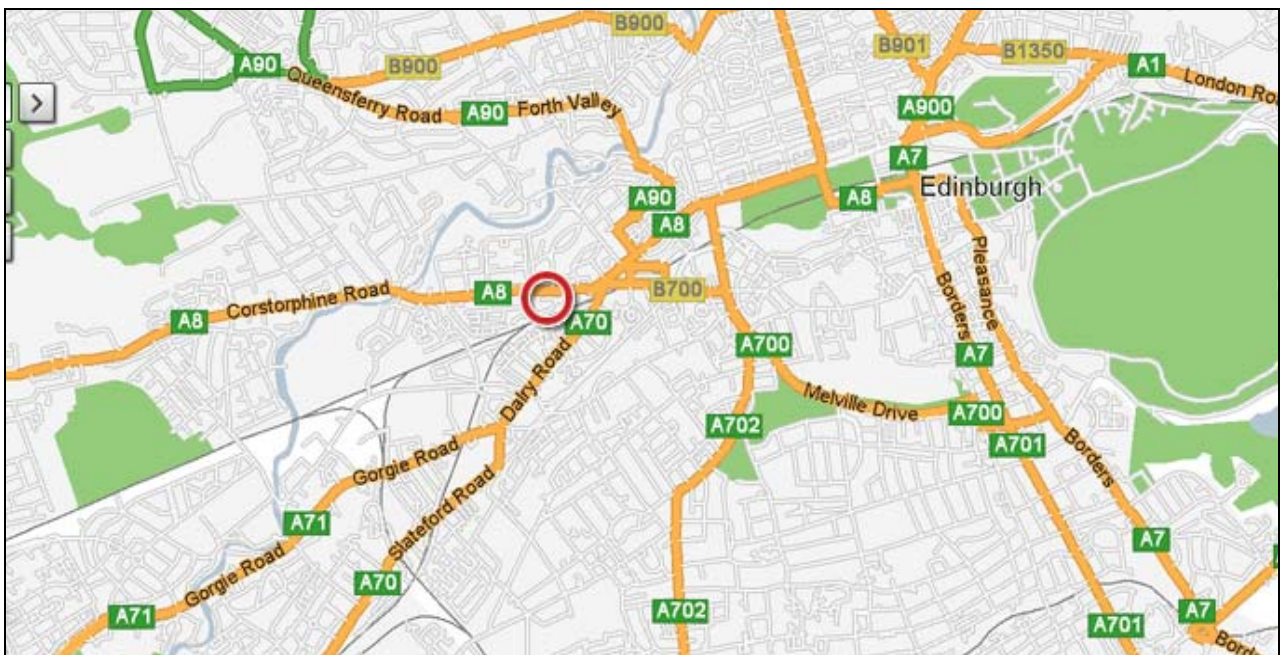

Venue Address

Map & Directions

Apex House
99 Haymarket Terrace,
Edinburgh,
EH12 5HD
The Venue

Select www.hmrc.gov.uk/bst

www.businesslink.gov.uk

Directions

Apex House is in the Centre of Edinburgh, close to Edinburgh Castle, Hearts of Midlothian Football Club, Murrayfield Rugby Union Stadium and Edinburgh Zoo.

It is located on opposite Coates Gardens on Haymarket Terrace (A8).

The venue fully complies with the DDA and there are disabled parking bays at the rear of the venue. There are limited parking bays at the venue so getting there early is advantageous, however just up from the venue and over Dalry Road is an NCP car park.

By Rail, the Haymarket Rail Station is just out the back of Apex House and is only about a 3 minute walk away, although Edinburgh Waverley Station is about 2000 yards away.

Important Information about this Venue