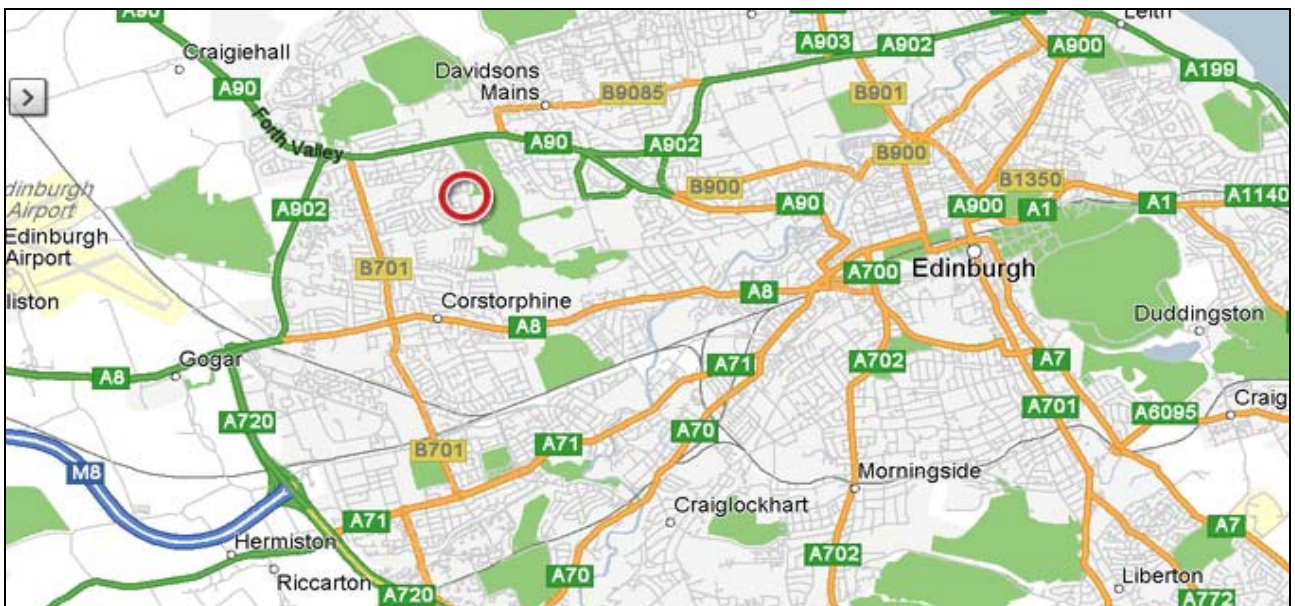

Venue Address

Edinburgh Capital Hotel
187 Clermiston Road
Edinburgh
EH12 6UG.

Tel: - 0131 535 9988.

The Venue

Call 0845 603 2691

Select www.hmrc.gov.uk/bst