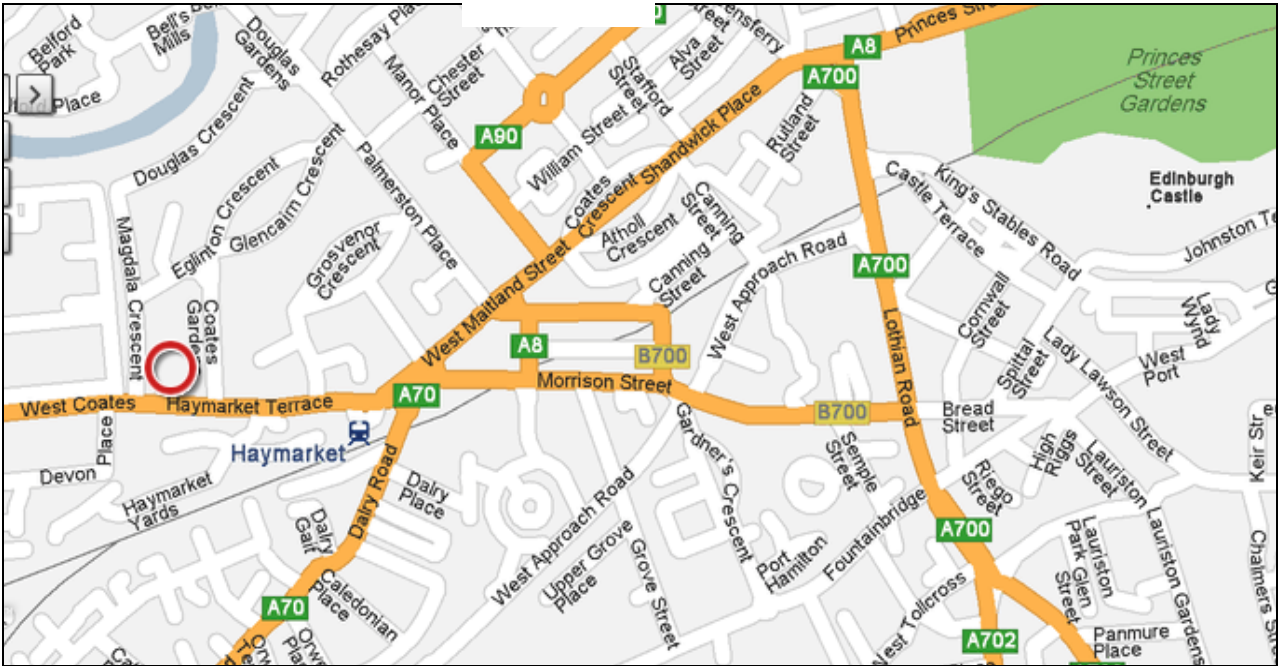

Venue Address

Apex European Hotel
90 Haymarket Terrace
Edinburgh
EH12 5LQ

Map & Directions

The Venue

Directions

The Apex Hotel is in the Centre of Edinburgh, close to Edinburgh Castle, Hearts of Midlothian Football Club, Murrayfield Rugby Union Stadium and Edinburgh Zoo.

It is located on the corner of Magdala Crescent and Haymarket Terrace (A8).

The Hotel fully complies with the DDA and there are disabled parking bays at the Hotel. There are only about ten other parking bays at the Hotel so getting there early is advantageous, however just up from the Hotel and over Dalry Road is an NCP car park.

By Rail, the Haymarket Rail Station is only about a 5 minute walk away, although Edinburgh Waverley Station is about 2000 yards away.

Important Information about this venue

This venue conforms to the access requirements of the Equality Act 2010.

There are disabled parking bays at the Hotel. There are only about ten other parking bays at the Hotel so getting there early is advantageous, however just up from the Hotel and over Dalry Road is an NCP car park.