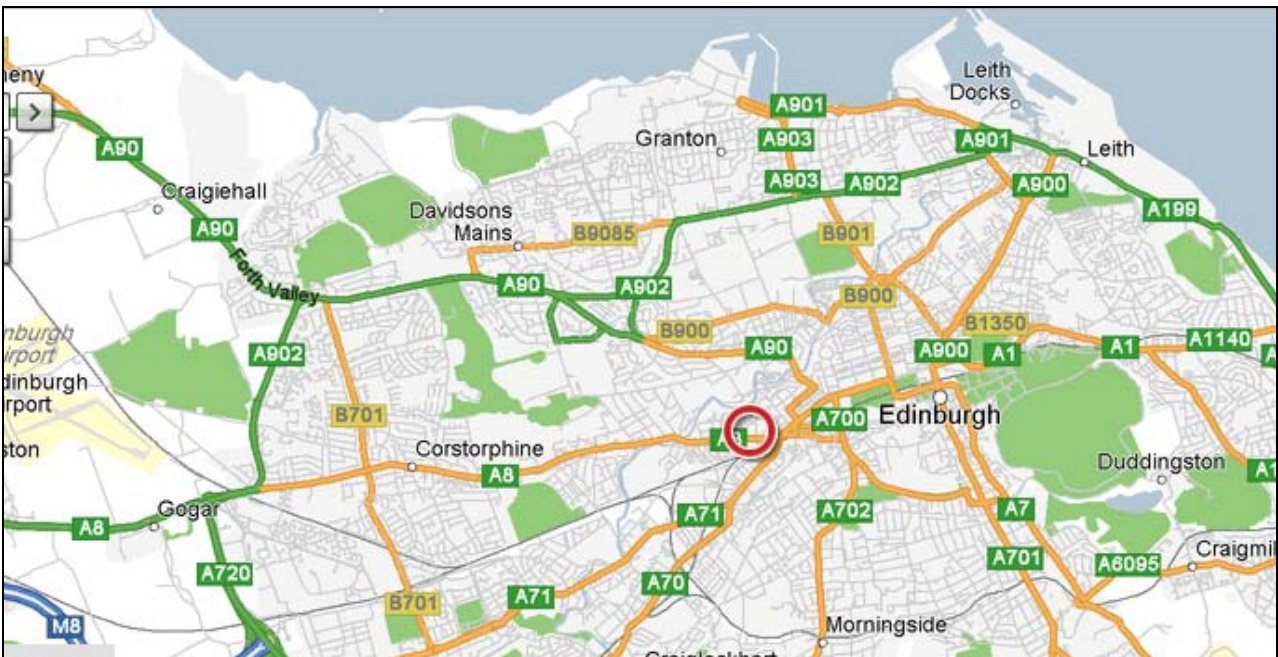

Venue Address

Apex European Hotel
90 Haymarket Terrace
Edinburgh
EH12 5LQ

Map & Directions

The Venue

Directions

The Apex Hotel is in the Centre of Edinburgh, close to Edinburgh Castle, Hearts of Midlothian Football Club, Murrayfield Rugby Union Stadium and Edinburgh Zoo.

It is located on the corner of Magdala Crescent and Haymarket Terrace (A8).

The Hotel fully complies with the DDA and there are disabled parking bays at the Hotel. There are only about ten other parking bays at the Hotel so getting there early is advantageous, however just up from the Hotel and over Dalry Road is an NCP car park.

By Rail, the Haymarket Rail Station is only about a 5 minute walk away, although Edinburgh Waverley Station is about 2000 yards away.

Important Information about this venue

This venue conforms to the access requirements of the Equality Act 2010.

There are disabled parking bays at the Hotel. There are only about ten other parking bays at the Hotel so getting there early is advantageous, however just up from the Hotel and over Dalry Road is an NCP car park.