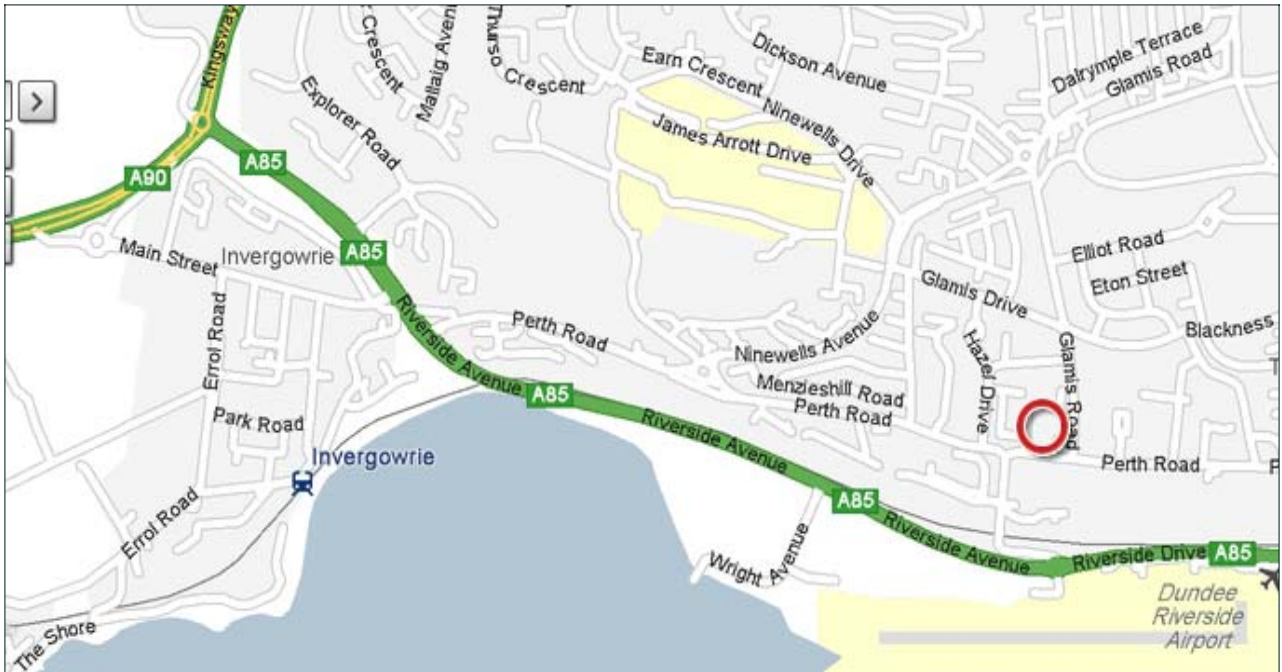

Venue Address

Invercarse Hotel
372 Perth Road
Dundee
DD2 1PG

[Map & Directions](#)

Telephone : - 01382 669231.

The Venue

Call 0845 603 2691

Select www.hmrc.gov.uk/bst