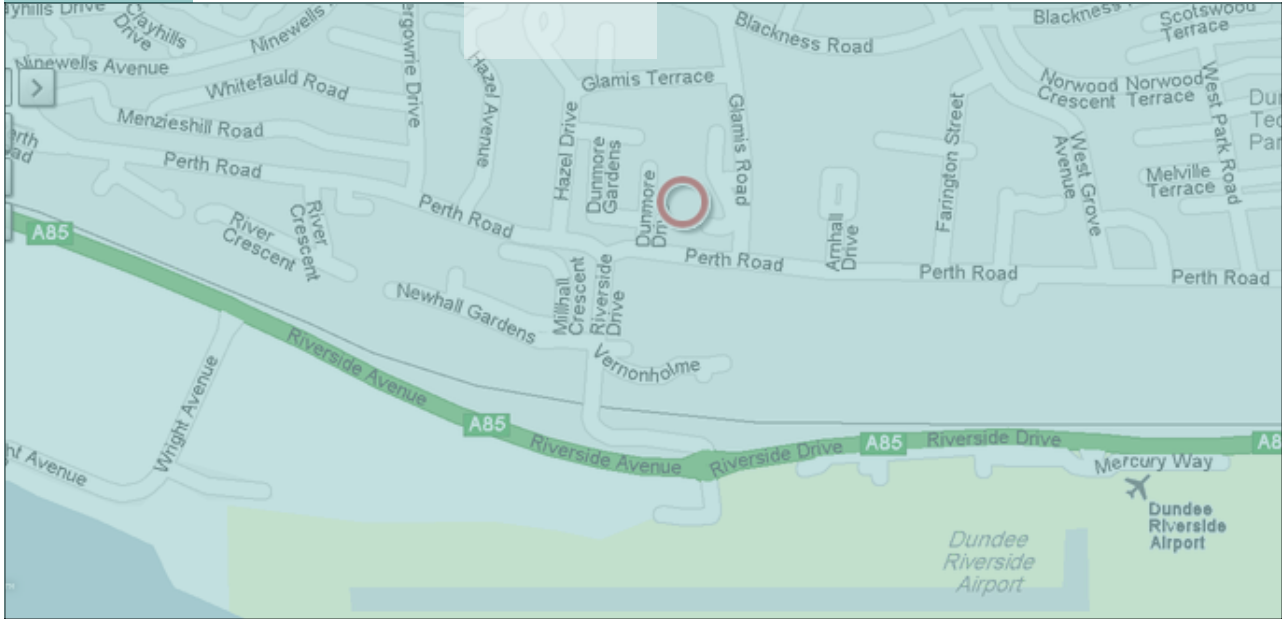

Venue Address

Invercarse Hotel
372 Perth Road
Dundee
DD2 1PG

[Map & Directions](#)

Telephone : - 01382 669231.

The Venue

Call 0845 603 2691

Select www.hmrc.gov.uk/bst