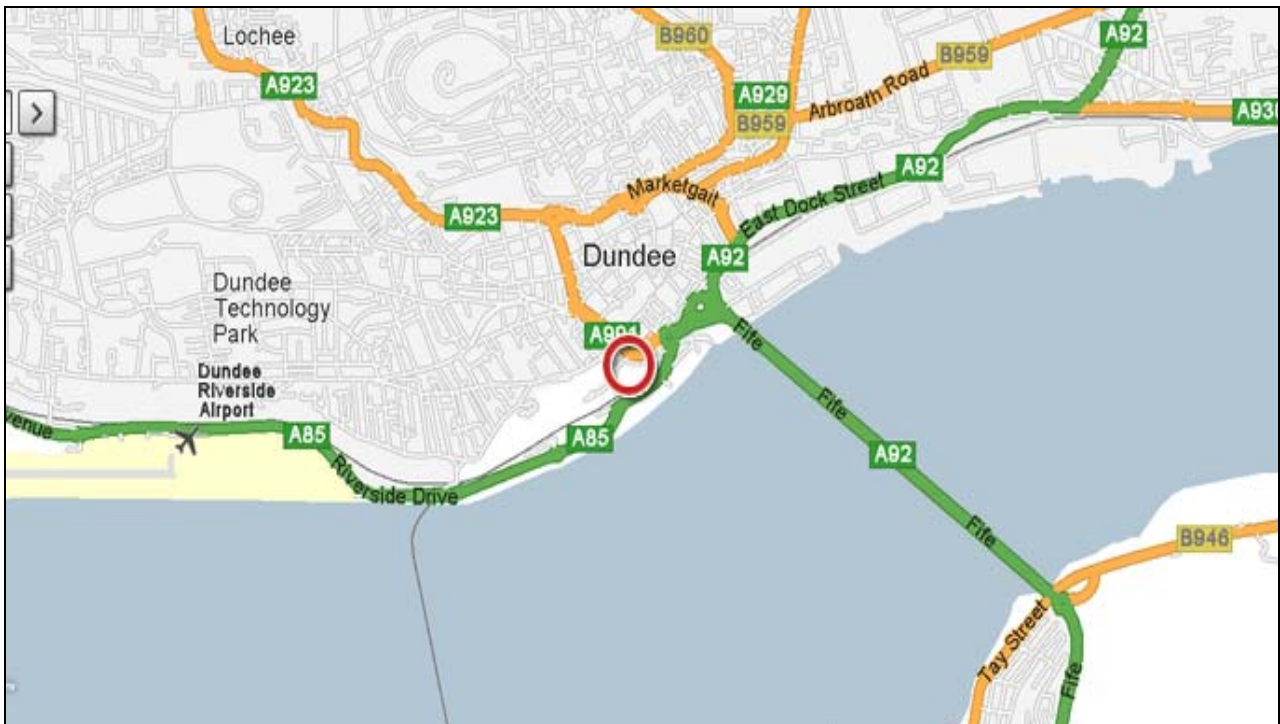

Venue Address

HMRC Caledonian House
Greenmarket
Dundee
DD1 4QX

Map & Directions

Venue

Directions

By Train

The railway station in Dundee is a stone's throw from the office. You exit the station, turn left into a small road with 3 offices in it and we are the 3rd office. It is a large brick building shaped like the letter 'E'.

By Car

Travelling from South:

Take the A90, then the M90. Merge onto the A92 via exit 2A on the left towards Glenrothes/Kirkcaldy. At the next roundabout, take the second exit to A92. Go through 8 roundabouts. Stay straight to go onto Marketgait (A991). At the next roundabout take the third exit onto South Marketgait (A991). Turn left onto Greenmarket, then left into the office.

Travelling from North:

Take the A90 and continue until you see a sign for the A972, Forfar Road. At the next roundabout, take the second exit onto the A929. Stay straight to go onto Blackscroft, which then becomes Seagate. At the next roundabout, take the first exit onto East Marketgait (A991). Turn right onto East Dock Street (A991). At the next roundabout, take the second exit onto Marketgait. At the next roundabout, take the third exit onto South Marketgait (A991), then bear left into Greenmarket, then left into the office.