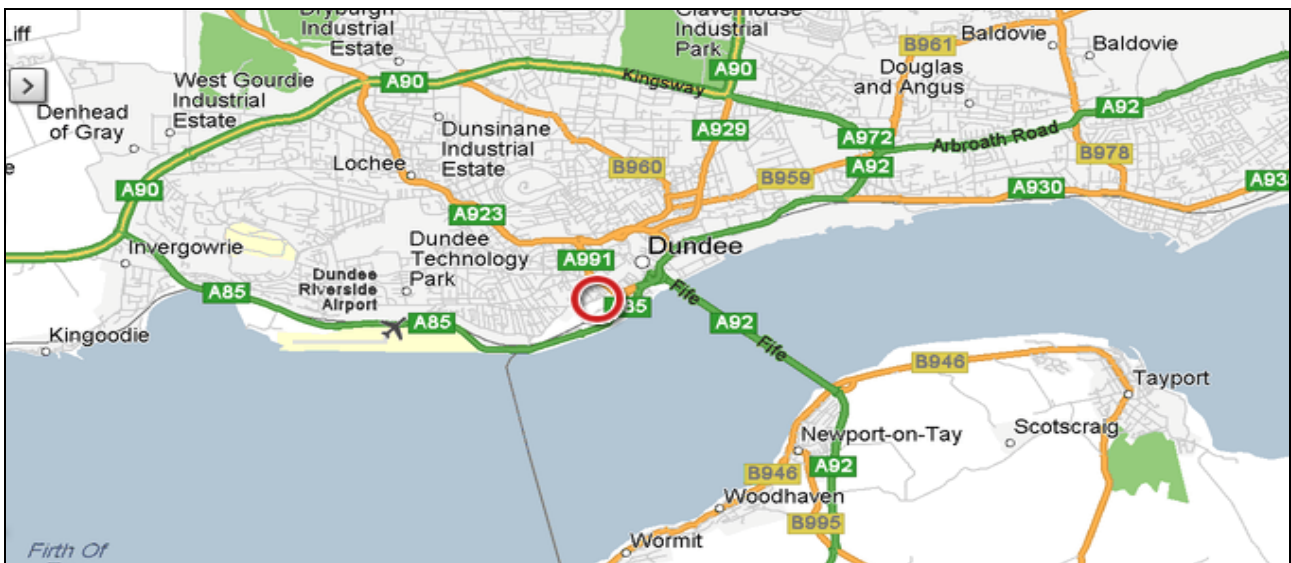

Venue Address

Best Western
Queens Hotel (Dundee)
160 Nethergate
Dundee
DD1 4DU

Map & Directions

Tel : - 01382 322515.

The Venue

Call 0845 603 2691

Select www.hmrc.gov.uk/bst

Directions

From Perth, Edinburgh, Glasgow and the South:

Follow the signs for Dundee Airport, keep to left hand lane towards city centre, and follow signs for Dundee Contemporary Arts Centre; keep to left hand lane, take left filter at traffic lights facing Debenhams, turn left into the Nethergate. Continue past the Dundee Contemporary Arts Centre and turn left into the Queen's Hotel private car park (disabled access located here).

From Aberdeen and the North:

From the A90, continue down Forfar Road towards Dundee City Centre, follow signs for Dundee Contemporary Arts Centre.

Rail Travel:

The Dundee Tay Bridge Station is on the InterCity network and has regular connections to Aberdeen and the North; Edinburgh, Glasgow and the South. The hotel is only five minutes walk from the railway station or you can use a taxi for the short distance.