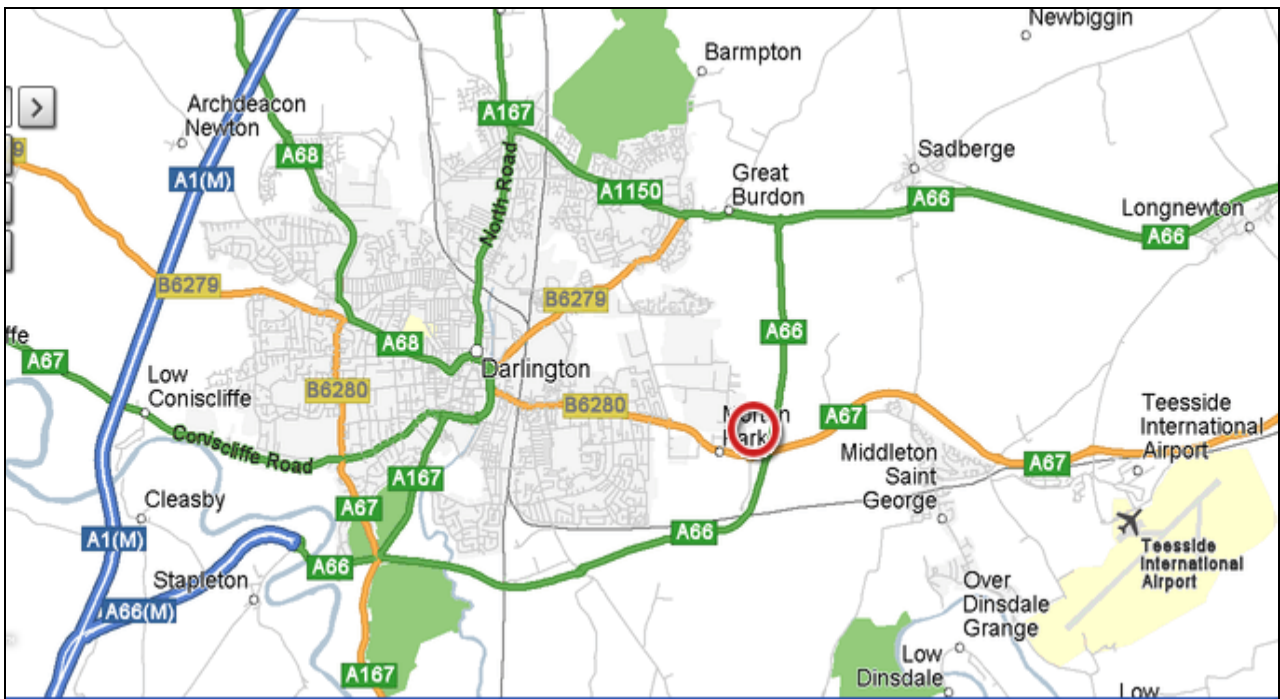

Darlington

Morton Park

Venue address

Morton Park Business Centre
Morton Park
Yarm Road
Darlington
DL1 4PJ

Map & Directions

The venue

Select www.hmrc.gov.uk/bst

www.businesslink.gov.uk

Directions

Morton Park is situated near to the main A66 east/west trunk road, the A1M and A67 towards Teeside. From the A66, take the A67 signed towards Darlington. Morton Park is accessed by taking the first roundabout into Morton Park and when you come to a second roundabout turn right again and then left into the car park (Morrisons/B&Q). The entrance to the Business Centre is situated between Morrisons and B&Q and can be accessed by a glass door leading into a foyer serviced by a lift and some stairs leading to the Business Centre on the first floor.