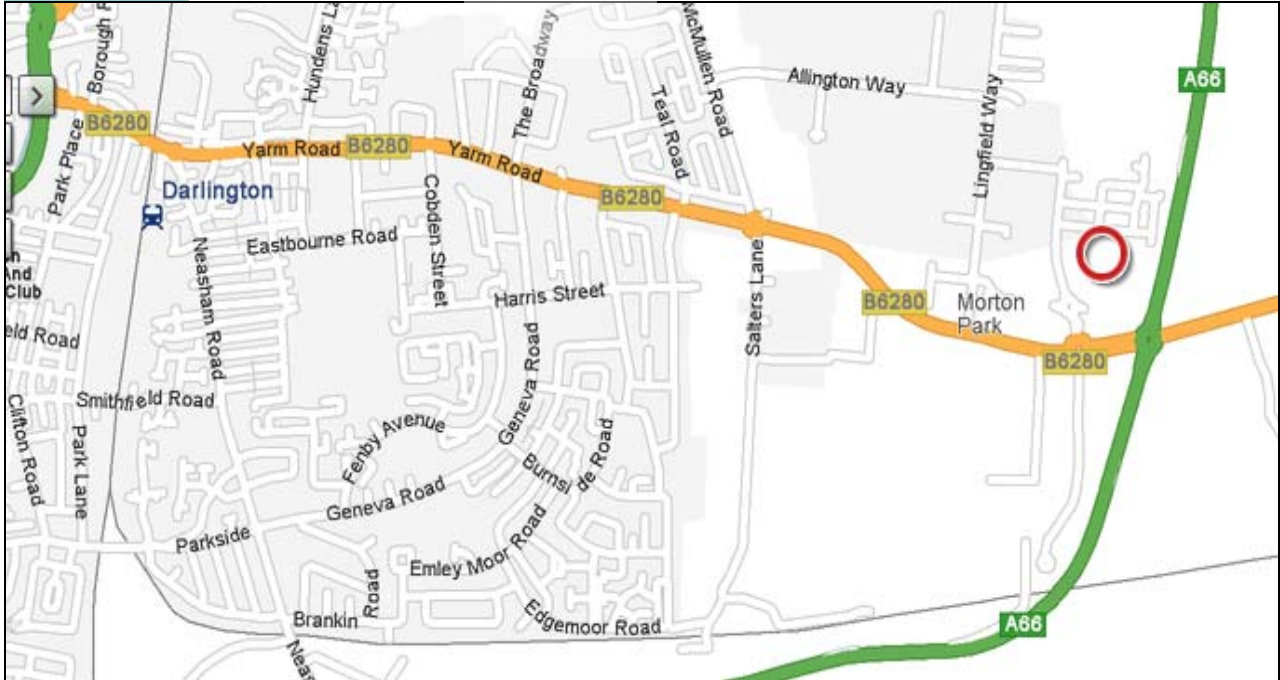

Darlington

Morton Park

Venue address

Morton Park Business Centre
Morton Park
Yarm Road
Darlington
DL1 4PJ

Map & Directions

The venue

Select www.hmrc.gov.uk/bst

www.businesslink.gov.uk

Directions

Morton Park is situated near to the main A66 east/west trunk road, the A1M and A67 towards Teeside. From the A66, take the A67 signed towards Darlington. Morton Park is accessed by taking the first roundabout into Morton Park and when you come to a second roundabout turn right again and then left into the car park (Morrisons/B&Q). The entrance to the Business Centre is situated between Morrisons and B&Q and can be accessed by a glass door leading into a foyer serviced by a lift and some stairs leading to the Business Centre on the first floor.