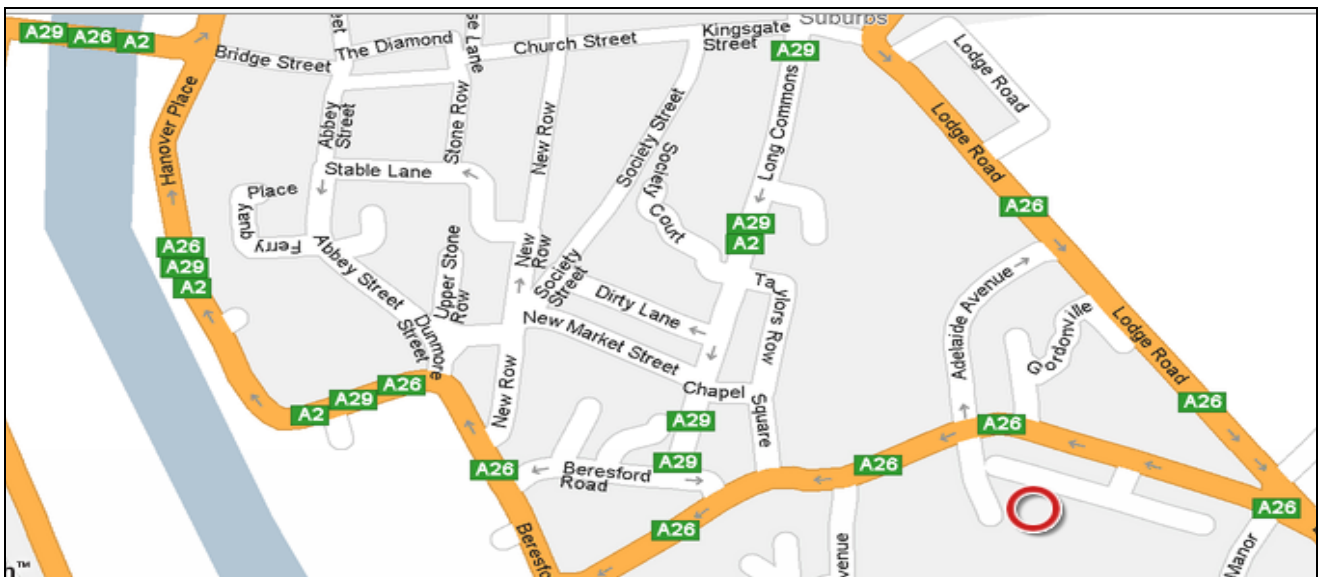

Venue Address

HMRC Fern House
1a Adelaide Avenue
Coleraine
Londonderry
BT52 1AJ

The Venue

Select www.hmrc.gov.uk/bst

www.businesslink.gov.uk

Directions

By Train

On leaving station turn left, walk about 20 metres; turn left on to Railway Rd then left again onto Lodge Road. Turn right into Adelaide Avenue and Fern House is at the end of this road on the left hand side. (Just past the Fire Station)

By Bus

Same as railway station

By Car

Come off the Lodge Road roundabout for the town exit go straight down Lodge Road then you will come go into a one way system. Take the first right. This is Adelaide Avenue. Fern House is at the end of this road on the left hand side.

By Air

On leaving Belfast International Airport head for Antrim. Continue on the A26 to Coleraine. At the Lodge Road roundabout take the third exit and go straight down Lodge Road where you will go into a one way system. Take the First road on the right. This is Adelaide Avenue. Fern House is at the end of this road on the left hand side.