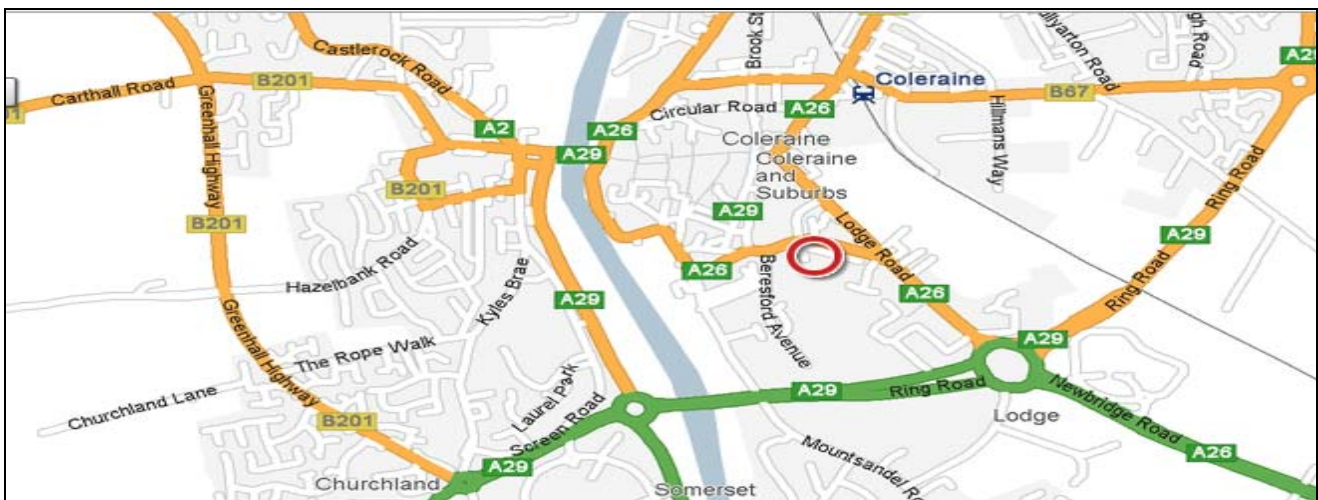

Venue Address

HMRC Fern House
1a Adelaide Avenue
Coleraine
Londonderry
BT52 1AJ

The Venue

Select www.hmrc.gov.uk/bst

www.businesslink.gov.uk

Directions

By Train

On leaving station turn left, walk about 20 metres; turn left on to Railway Rd then left again onto Lodge Road. Turn right into Adelaide Avenue and Fern House is at the end of this road on the left hand side. (Just past the Fire Station)

By Bus

Same as railway station

By Car

Come off the Lodge Road roundabout for the town exit go straight down Lodge Road then you will come go into a one way system. Take the first right. This is Adelaide Avenue. Fern House is at the end of this road on the left hand side.

By Air

On leaving Belfast International Airport head for Antrim. Continue on the A26 to Coleraine. At the Lodge Road roundabout take the third exit and go straight down Lodge Road where you will go into a one way system. Take the First road on the right. This is Adelaide Avenue. Fern House is at the end of this road on the left hand side.