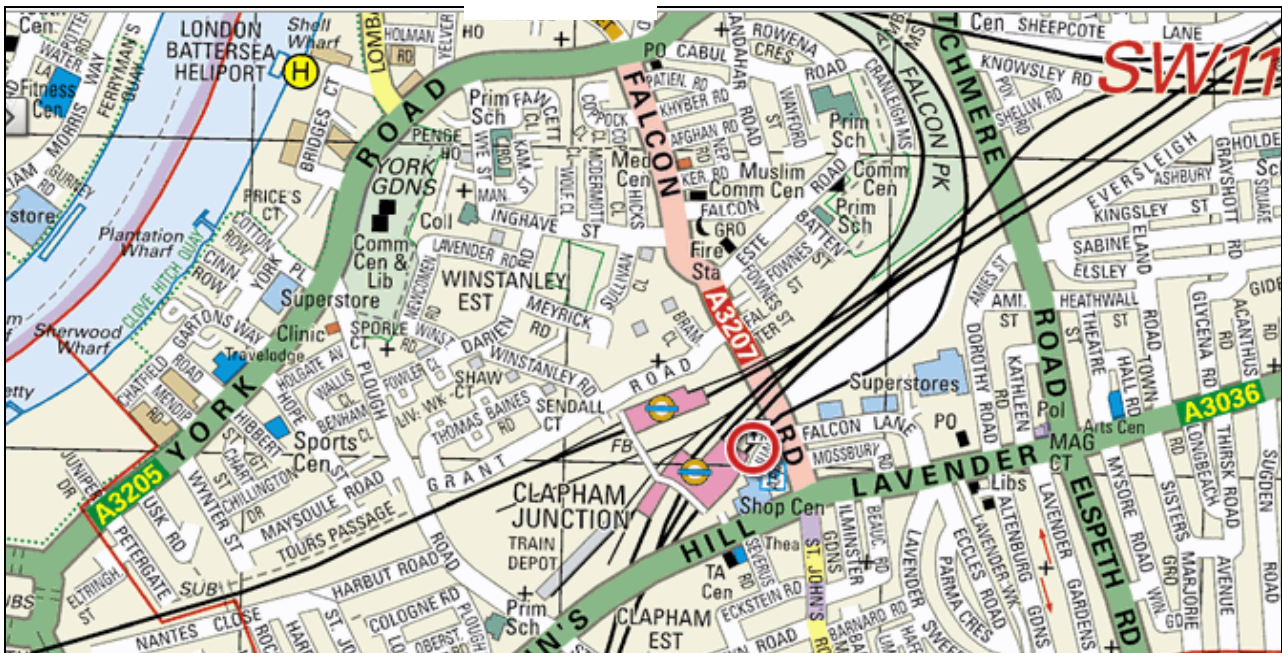

Venue Address

CLAPHAM JUNCTION
PCS
160 Falcon Road
Battersea
London
SW11 2LN

The Venue

Additional information: No on site
parking available.

Directions

LOCAL TRANSPORT

BUSES

49, 239, 337, G1, 319 219 170, 344, 77 and 77a all serve the local area

TRAINS

Clapham Junction Station is 2 minutes walk away

UNDERGROUND

None

PARKING

None

LOCAL AMENITIES

There are several pubs, sandwich bars and restaurants in the vicinity.