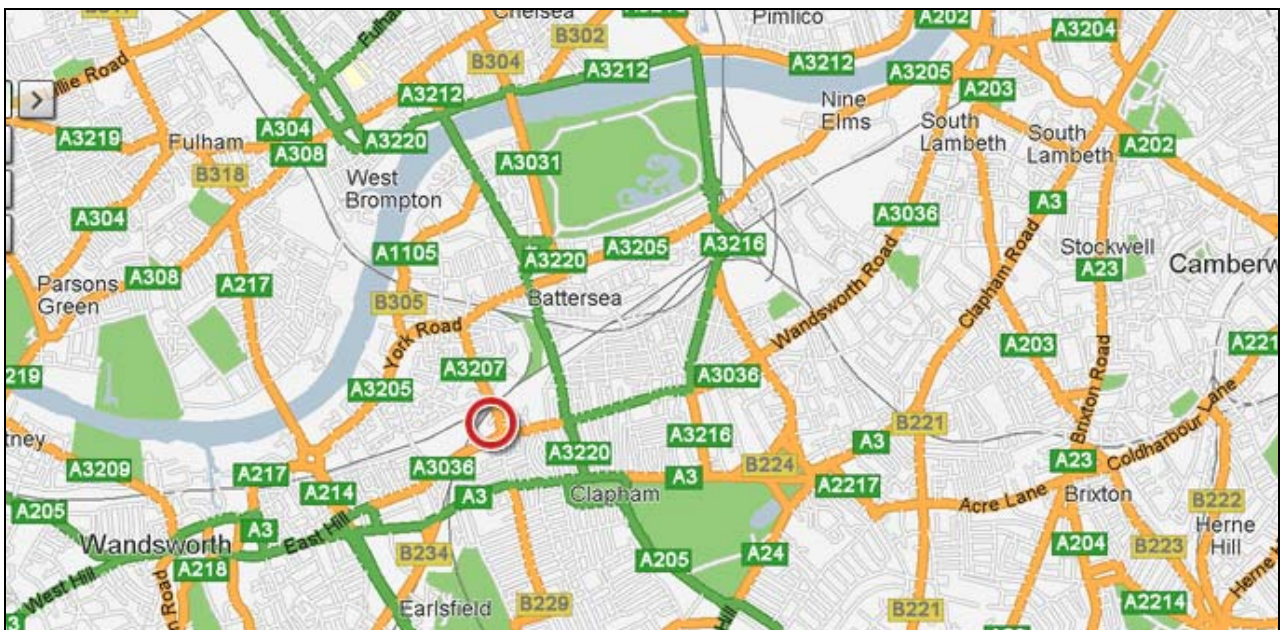

Venue Address

CLAPHAM JUNCTION
PCS
160 Falcon Road
Battersea
London
SW11 2LN

The Venue

Additional information: No on site
parking available.

Directions

LOCAL TRANSPORT

BUSES

49, 239, 337, G1, 319 219 170, 344, 77 and 77a all serve the local area

TRAINS

Clapham Junction Station is 2 minutes walk away

UNDERGROUND

None

PARKING

None

LOCAL AMENITIES

There are several pubs, sandwich bars and restaurants in the vicinity.