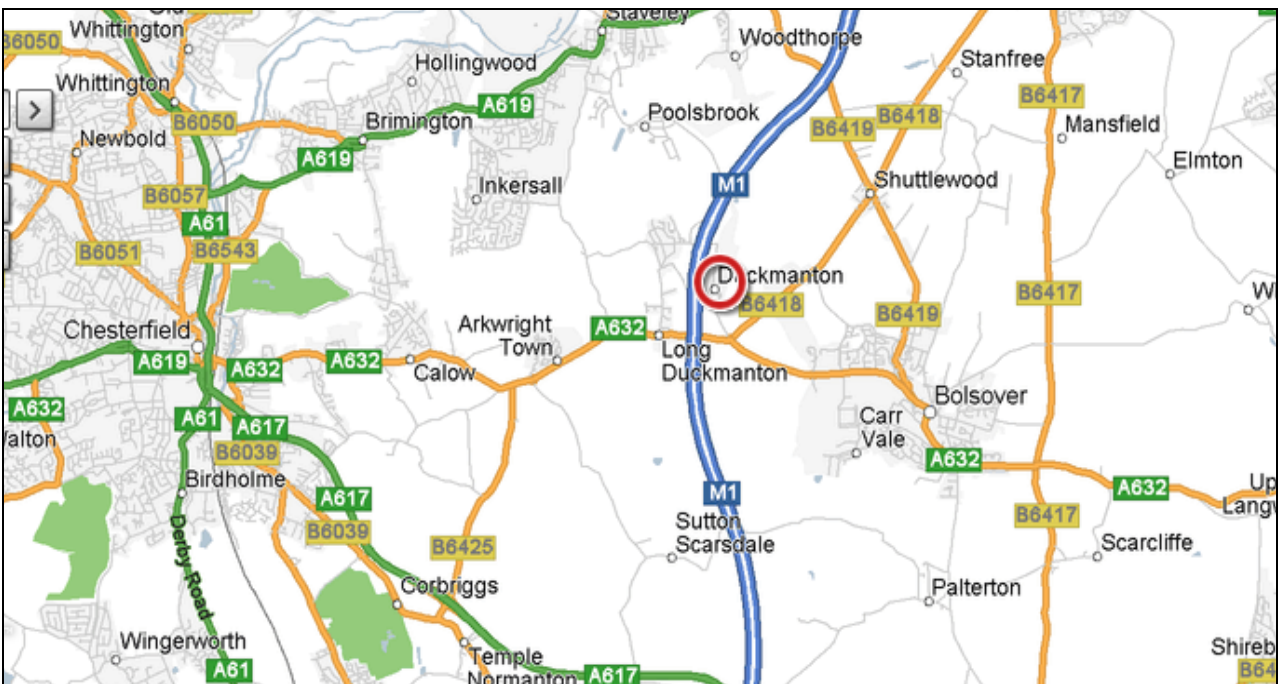

Venue address

Markham Vale Environment Centre
Markham Lane
Markham Vale (Duckmanton)
Chesterfield
S44 5HY

Tel: 01246 826000

(This postcode is new. If you are using sat nav or the internet to find the location and the postcode is not recognised, try S44 5HS.)

The Venue

Directions

From Chesterfield: Take the A632 to Bolsover past the Royal Hospital and straight on through Calow, Arkwright Town and Duckmanton. Follow the road straight on towards Bolsover until you reach a mini-roundabout just ahead of the former Coalite Plant and turn left. It is signposted to the Commerce Park Industrial Estate – this is Markham Lane. Follow the road for around ¼ mile until you see another mini roundabout – Markham Vale Environment Centre is located straight across the roundabout - take the 2nd exit and car parking is at the back of the building.

From Bolsover: Take the A632 to Chesterfield and at the mini roundabout by the former Coalite Plant turn right onto Markham Lane. It is signposted to the Commerce Park Industrial Estate - this is Markham Lane. Follow the road for around ¼ mile until you see another mini roundabout - Markham Vale Environment Centre is located straight across the roundabout - take the 2nd exit and car parking is at the back of the building.