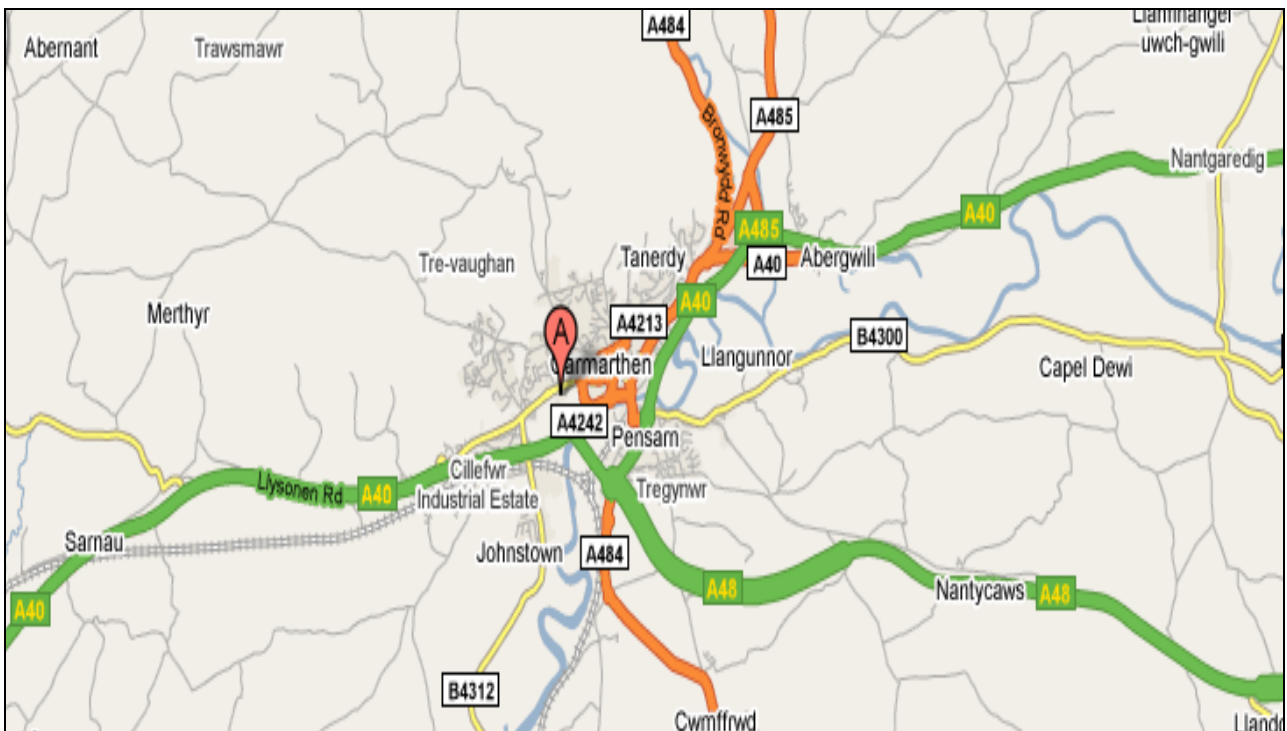

Venue Address

Crown Buildings
Picton Terrace
Carmarthen
SA31 1BG

Map & Directions

The Venue

Call 0845 603 2691

Select www.hmrc.gov.uk/bst