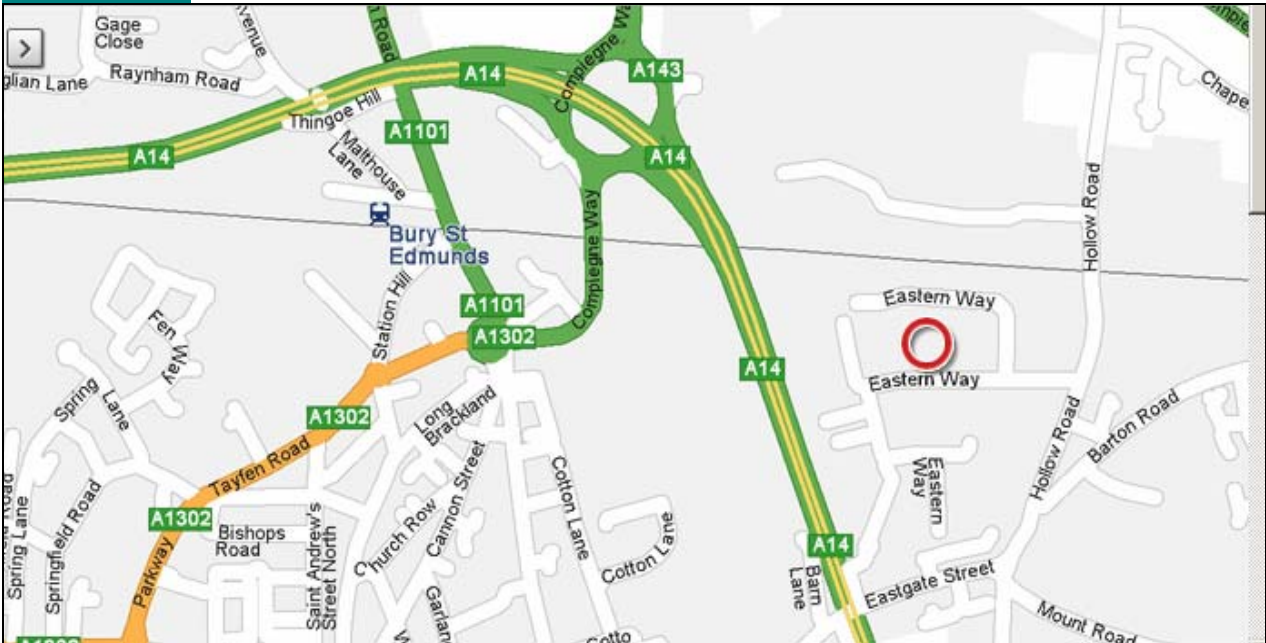

Venue Address

Menta Business Centre
5 Eastern Way
Bury St Edmunds
IP32 7AB

Map and Directions

The Venue

Directions

From A14,

Leave at Bury Central exit and turn north on A134 (heading away from Bury St Edmunds). Take 2nd exit (A143) at the next roundabout. Then at 2nd roundabout turn right into Hollow Road. Go up hill and over Railway Bridge then next right into Eastern Way. The Vision Centre is halfway down hill on the right hand side.

From Central Bury St Edmunds,

From Angel Hill take Eastgate Street heading east under A14. At fork in road take left into Hollow Road. Take first left into Eastern Way then follow *from A14 directions*.

From North (A134),

On reaching Bury St Edmunds at first roundabout turn left onto A143 then follow *from A14 directions*.

From North East (A143),

On reaching Bury St Edmunds at 2nd roundabout turn left into Hollow Road then follow *from A14 directions*.