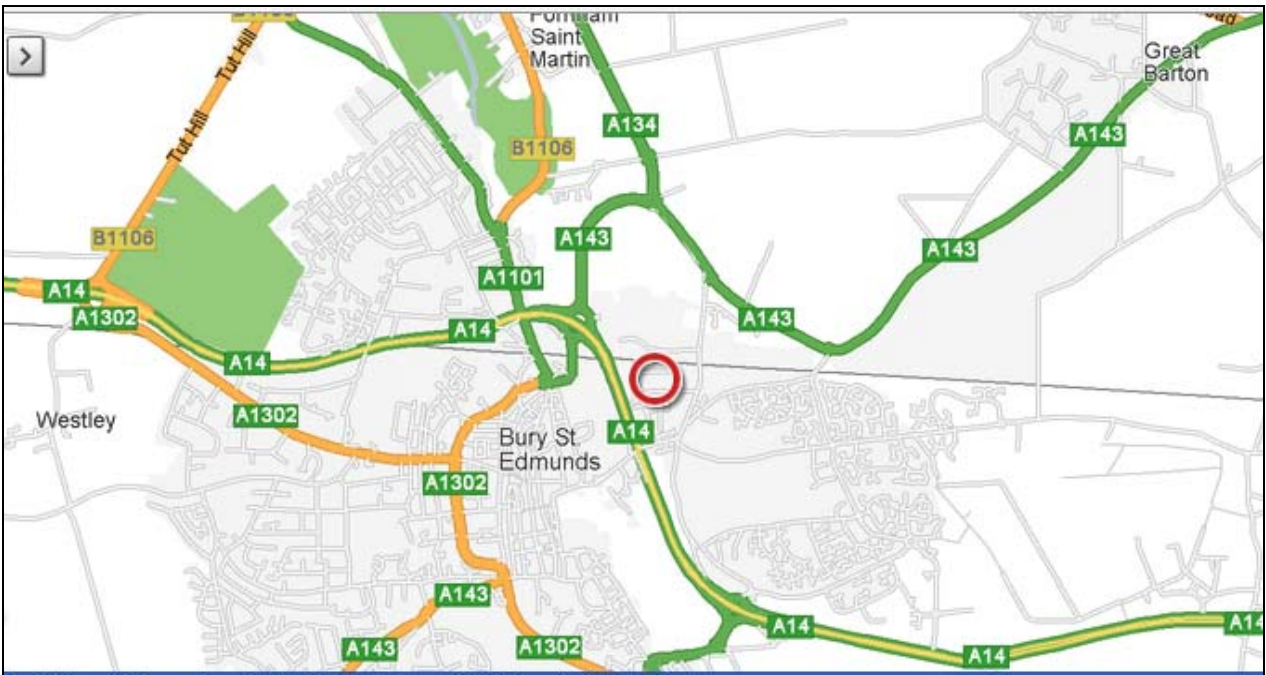

Venue Address

Menta Business Centre
5 Eastern Way
Bury St Edmunds
IP32 7AB

Map and Directions

The Venue

Directions

From A14,

Leave at Bury Central exit and turn north on A134 (heading away from Bury St Edmunds). Take 2nd exit (A143) at the next roundabout. Then at 2nd roundabout turn right into Hollow Road. Go up hill and over Railway Bridge then next right into Eastern Way. The Vision Centre is halfway down hill on the right hand side.

From Central Bury St Edmunds,

From Angel Hill take Eastgate Street heading east under A14. At fork in road take left into Hollow Road. Take first left into Eastern Way then follow *from A14 directions*.

From North (A134),

On reaching Bury St Edmunds at first roundabout turn left onto A143 then follow *from A14 directions*.

From North East (A143),

On reaching Bury St Edmunds at 2nd roundabout turn left into Hollow Road then follow *from A14 directions*.