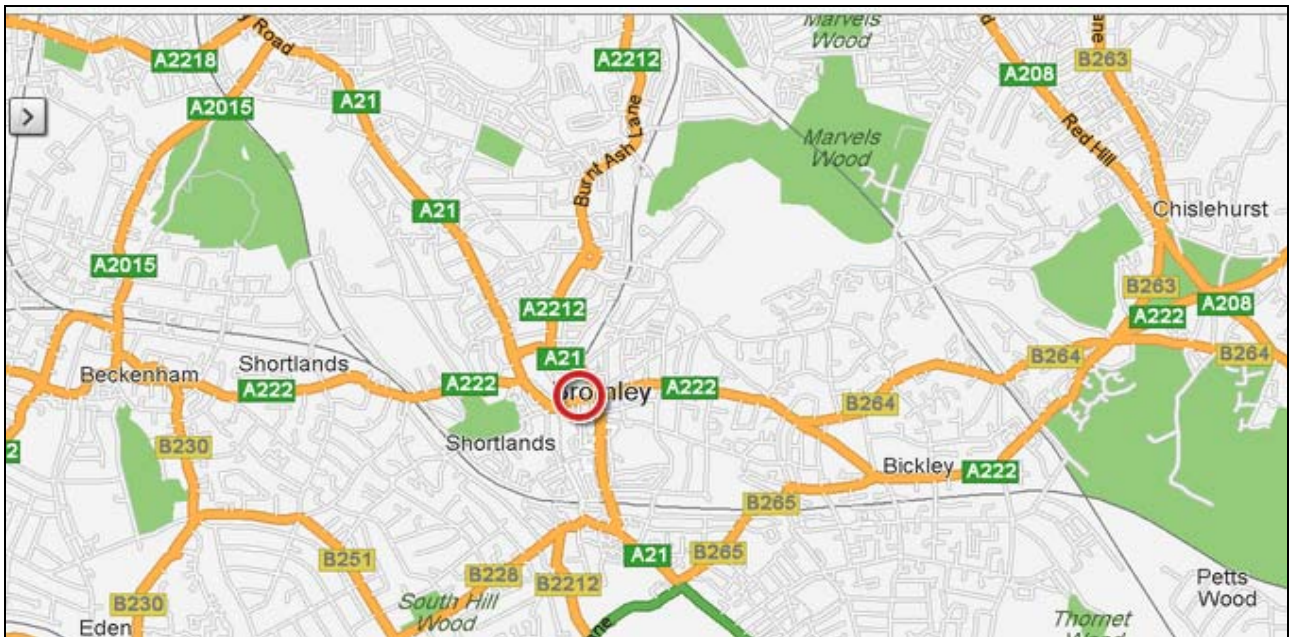

Venue Address

Community House
South Street
Bromley
Kent
BR1 1RH

Map & Directions

The Venue

Select www.hmrc.gov.uk/bst

www.businesslink.gov.uk