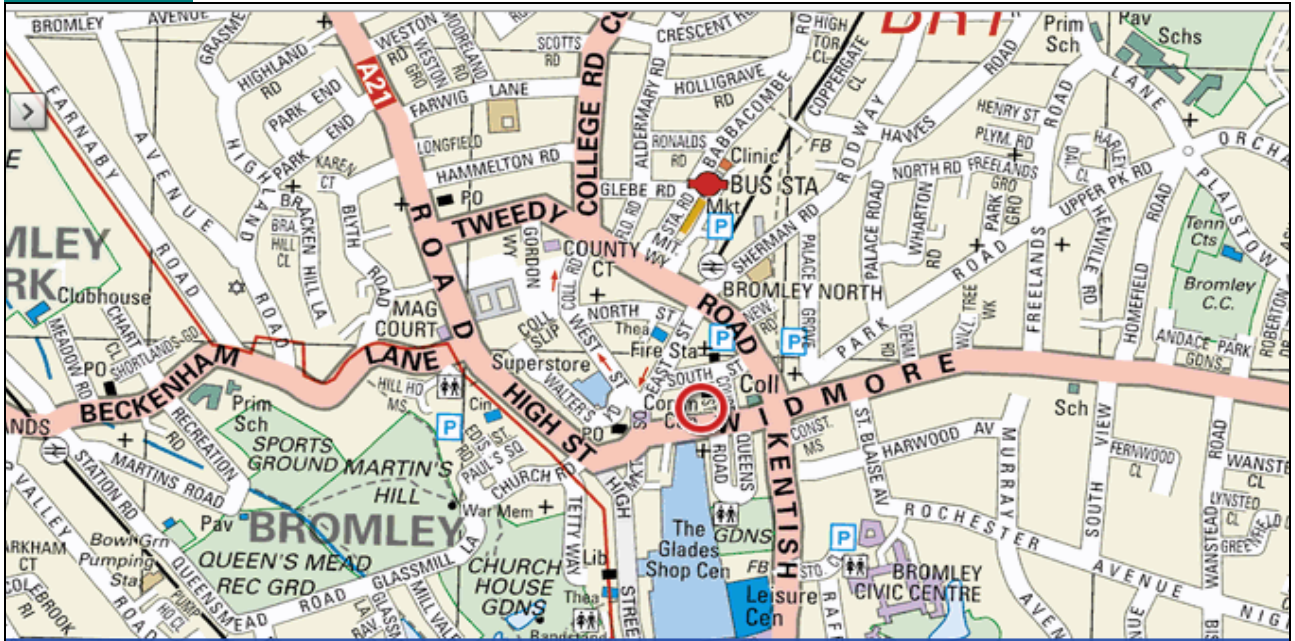

Venue Address

Community House
South Street
Bromley
Kent
BR1 1RH

Map & Directions

The Venue

Select www.hmrc.gov.uk/bst

www.businesslink.gov.uk