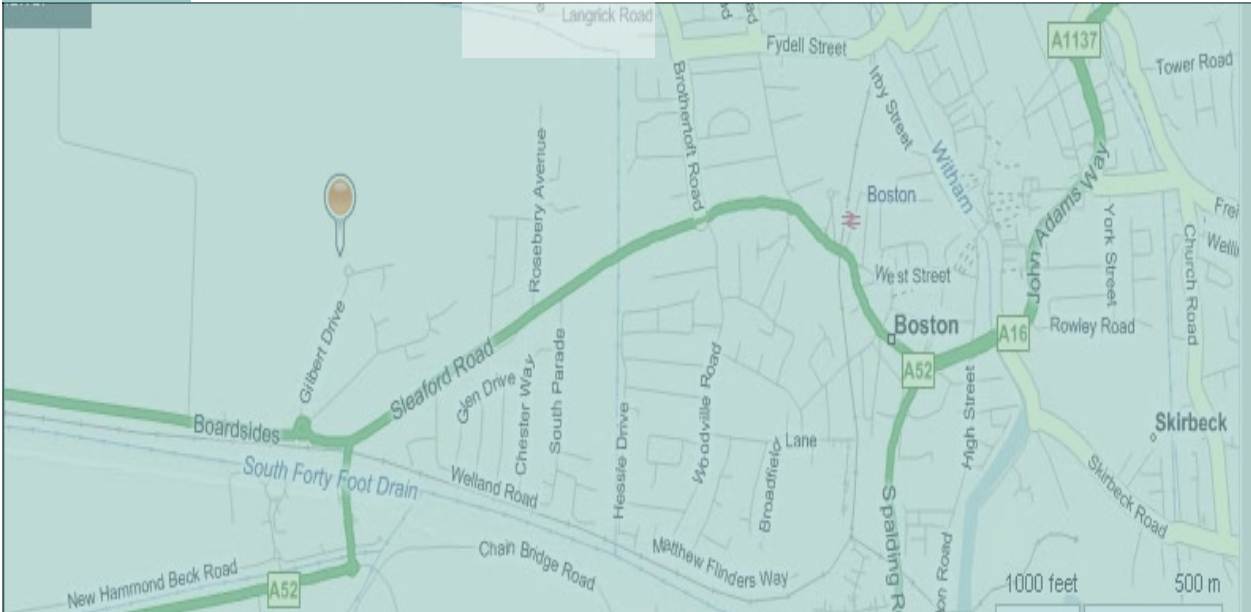

Venue address

Venture House
 Boston Enterprise Centre
 Enterprise Way (Gilbert Drive)
 Endeavour Park
 Boston
 PE21 7TW

Map & Directions

(For Sat Nav use PE21 7TT)

The Venue

Directions

Boston Enterprise Centre is conveniently located just near the A1121 & A52.

From the north A16

Go left on the A52 roundabout for Liquorpond Street, continue along Queen Street and then continue onto the A52 Sleaford Road. Keep going past Boston Tennis Club, continue over the roundabout onto Boardsides then turn right at the next roundabout onto Gilbert Drive. Continue along Gilbert Drive until the roundabout and then take the first left.

From the south

Take the A16 (Spilsby Road, then John Adams Way). Once you reach the Spalding Road roundabout, continue directions as above from Liquorpond Street.

Car parking

Parking is generally available although not guaranteed.

By rail

The nearest rail station is in the town centre and is about 1 - 1.5 miles away.

For train times call the National Rail Enquiries on 08457 484950 or go to:

www.nationalrail.co.uk

Important information about this Venue