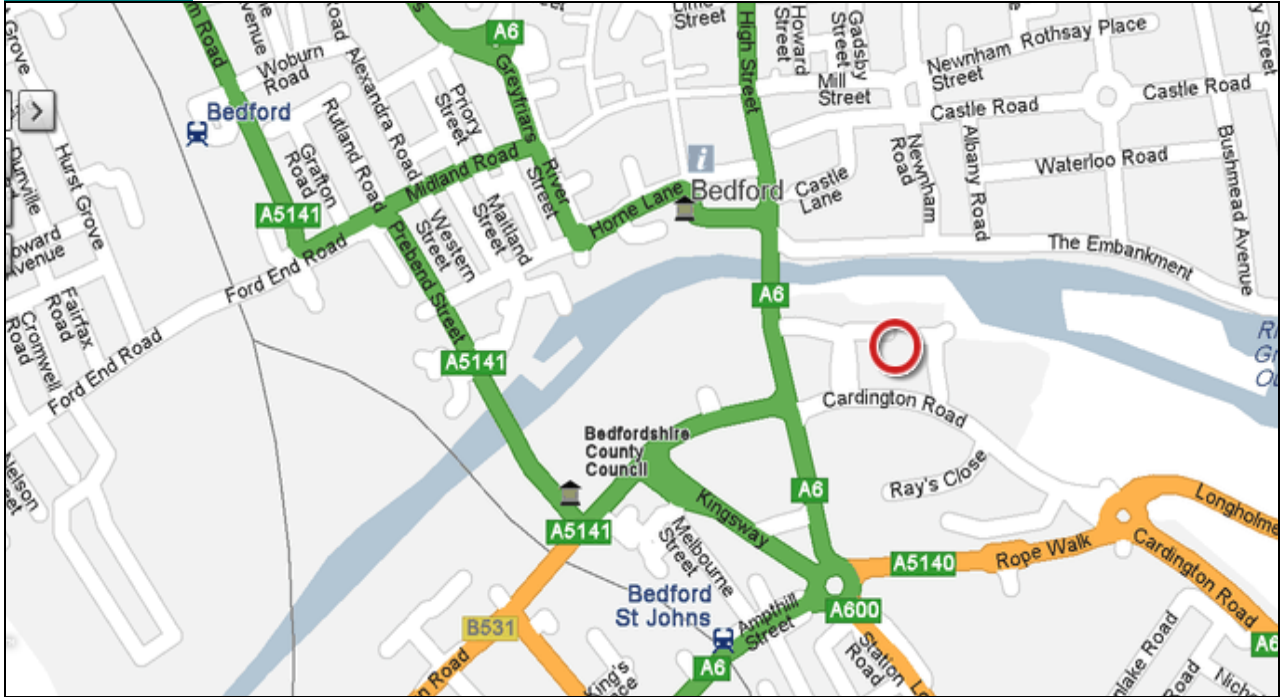

Venue Address

HMRC Chailey House
Cardington Road
Bedford
MK42 0YS

Map & Directions

No onsite parking

The Venue

Directions

From Cambridge (and all points East) A1:

Leaving the A1 at Wyboston, approach Bedford on the A428 on to the Southern bypass A421. (From Sandy and A1 south you can come direct on the A603) Take the first exit off the Southern bypass signed A603, towards the town. Proceed forward into Cardington Road passing a Tesco store on your right. At the next roundabout take the second exit and approach the office just past Dame Alice School on the right side of the road.

From Northampton M1/M6 (North):

Take A428 cross the railway bridge and approach 2 mini roundabouts. At the second take last exit into Ashburnham Rd. Pass the station and follow road round to Prebend Street (crossing river). Follow signs to Sandy. Take Cauldwell Street, St. John's Street and then enter Rope Walk. At the roundabout, at the end of Rope walk (near PC World on right) take 1st exit and proceed as above to office past the school.

From the South and M1 Junction 13:

Take A421 from M1 to Bedford. Join the Southern bypass and take the exit signposted Bedford / Shefford. Follow signs to Bedford to roundabout. Take second exit into Eastcotts Rd and join Cardington Road at a mini roundabout Left Then past Tesco and directions as above from the East.