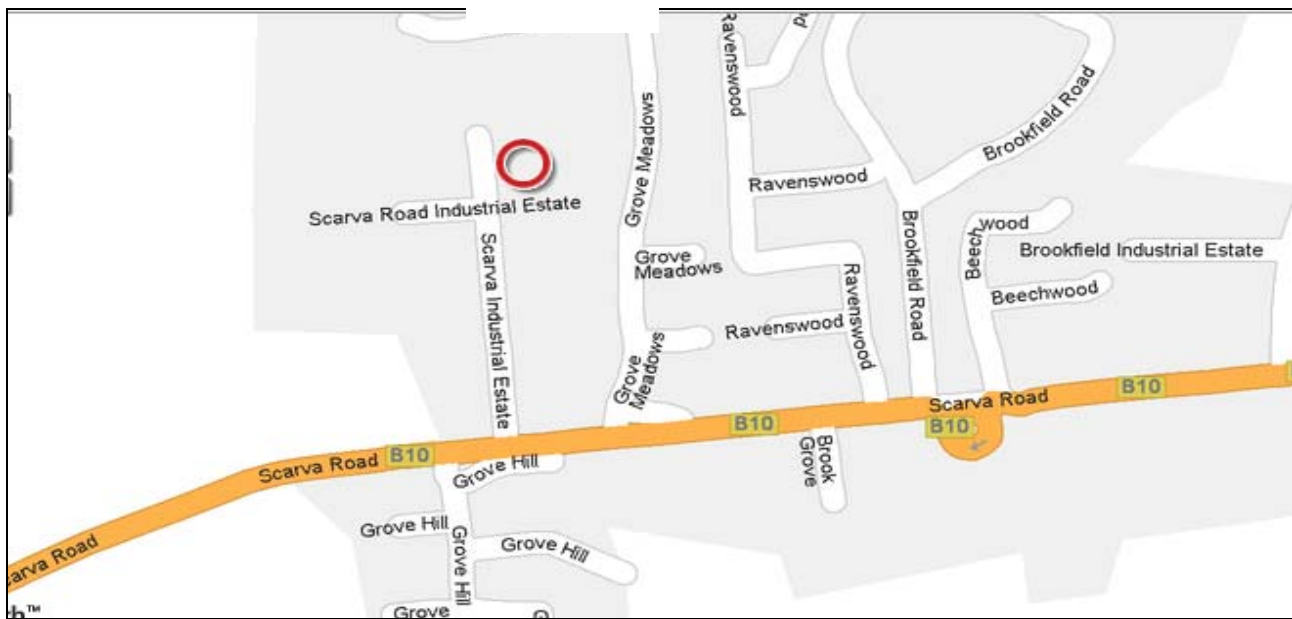

Venue Address

Banbridge Enterprise Centre
Scarva Road Industrial Estate
Scarva Road
Banbridge
BT32 3QD

Map & Directions

The Venue

Directions

Directions from Belfast

When on the A1 Dual Carriageway, the first junction for Banbridge is actually closed at present due to roadworks so you need to take the 2nd turn off to the left, signposted Bronte Homelands which will take you over the flyover.

At the first junction of the carriageway turn right onto the Rathfriland Road. When you come to the roundabout, Tesco's on the right, take the 2nd turn off and follow the road straight until you come to the T junction, bridge directly in front of you.

Go straight over the bridge, you are now on the Scarva Road follow this road for approximately 1 mile until you see Bowmans Windows and Murdock Building Supplies on the right hand side, they are on the edge of the Industrial Estate.

Directions from Newry

When on the A1 carriageway take the first turn off to the left. Drive approximately ½ mile into Banbridge. At the roundabout take the first left. Drive straight and at the T Junction take left. You are now on the Scarva Road. The directions are now as above.