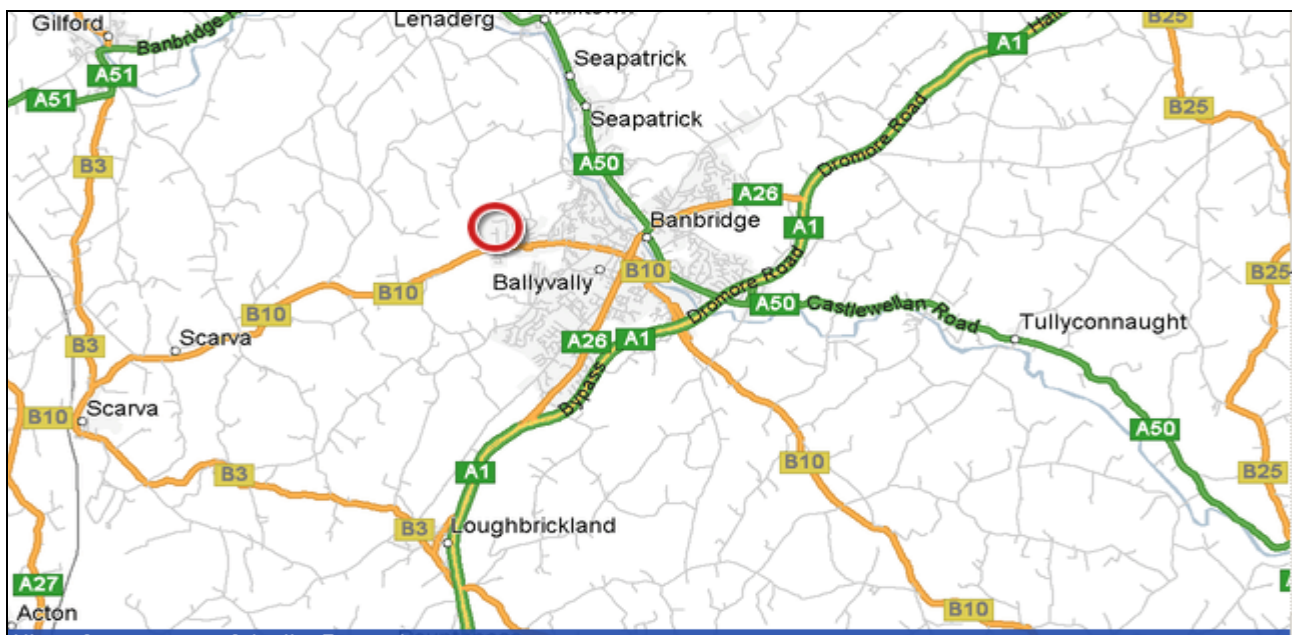

Venue Address

Banbridge Enterprise Centre
Scarva Road Industrial Estate
Scarva Road
Banbridge
BT32 3QD

Map & Directions

The Venue

Directions

Directions from Belfast

When on the A1 Dual Carriageway, the first junction for Banbridge is actually closed at present due to roadworks so you need to take the 2nd turn off to the left, signposted Bronte Homelands which will take you over the flyover.

At the first junction of the carriageway turn right onto the Rathfriland Road. When you come to the roundabout, Tesco's on the right, take the 2nd turn off and follow the road straight until you come to the T junction, bridge directly in front of you.

Go straight over the bridge, you are now on the Scarva Road follow this road for approximately 1 mile until you see Bowmans Windows and Murdock Building Supplies on the right hand side, they are on the edge of the Industrial Estate.

Directions from Newry

When on the A1 carriageway take the first turn off to the left. Drive approximately ½ mile into Banbridge. At the roundabout take the first left. Drive straight and at the T Junction take left. You are now on the Scarva Road. The directions are now as above.