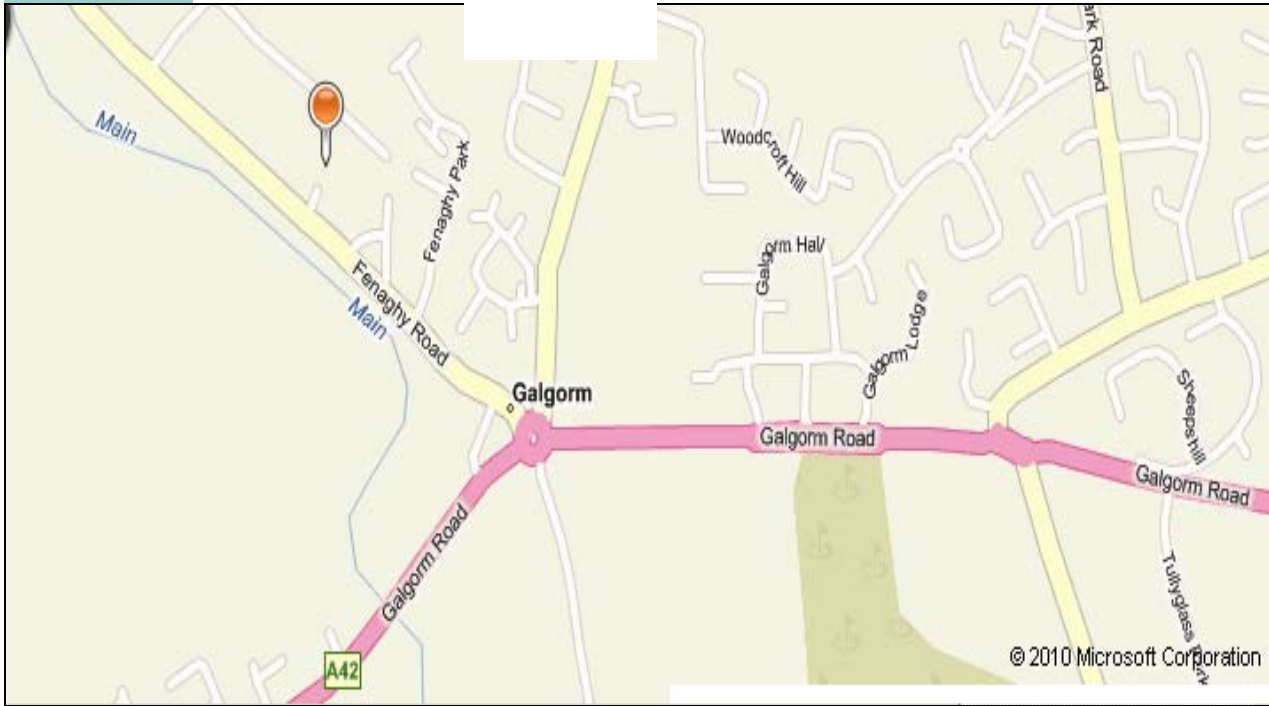

Venue address

Ballymena Business Development Centre
62 Fenaghy Road
Galgorm
Ballymena
BT42 1FL

Map & Directions

The Venue

Directions

From the north (Cullybackey)

Head east on Dreen Road (B62) toward Shelling Hill Road; continue to follow the B62, turn right at Fenaghy Road; the venue will be on the left.

From the south (Killybegs)

Head north on Nursery Road toward Nursery View; turn right to stay on Nursery Road, continue onto Cennick Road and then turn right at Galgorm Road (A42), at Galgorm Roundabout, take the first exit onto Fenaghy Road, turn right at Ballymena Business Centre; the venue itself will be on the left.

From the east

Head southeast on Ballyboley Road toward Rowan Avenue; turn left to stay on Ballyboley Road, take the first left onto Donaghys Lane; turn right at Antiville Road, at Antville Roundabout, take the second exit onto Ballymena Road/A8 heading to Belfast/Londonderry/M2/Ballymena/A36 continue to follow the A8, passing through one roundabout, turn right at Shanes Hill Road/A36 (signs for Ballymena/Coleraine/A26/Kilwaughter), continue to follow A36; at Larne Rd Roundabout, take the fourth exit onto Larne Road/A26 heading to Ballymena/A36; continue to follow A26 pass through three roundabouts, bearing slight left at Bridge St/A523, continue to follow A523, turning left at Galgorm Road/A42, pass through two roundabouts; at Galgorm Roundabout, take the third exit onto Fenaghy Road; Ballymena Business Centre will be on the left.