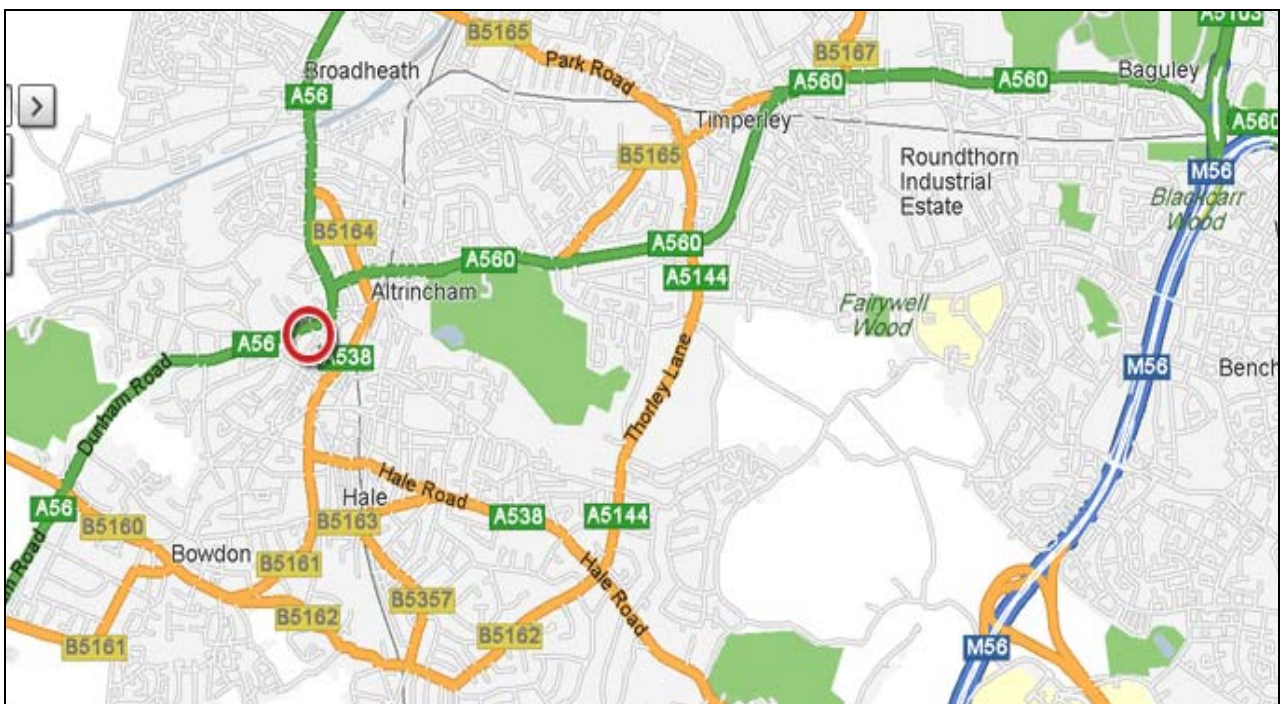

Venue Address

Altrincham Town Hall
Market Street
Altrincham
Cheshire
WA14 1PG

Access via Main Entrance

The Venue

Directions

From A56

Slight left at Chester Rd
Slight left at A5063/Trafford Rd
Continue to follow Trafford Rd
Slight left at Chester Rd
Continue on A56/Cross St
Continue to follow A56
Turn left at High St
Turn right at Market St
Destination will be on the right

From Train Station

Head northeast
Slight right at A538/Stamford New Rd
Turn left at Stamford Way
Turn left at Stamford St
Slight left at Post Office St
Turn left toward High St
Turn right at High St
Turn left at Market St
Destination will be on the right.