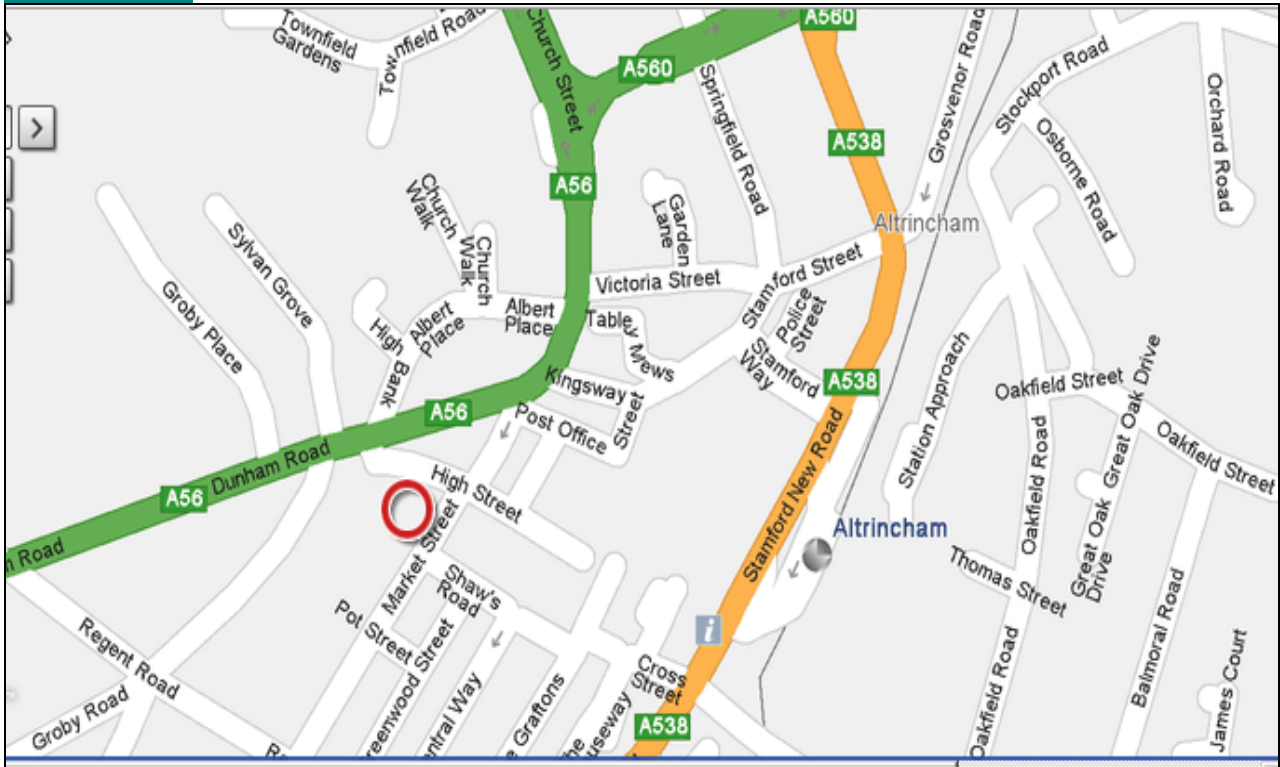

Venue Address

Altrincham Town Hall
Market Street
Altrincham
Cheshire
WA14 1PG

Access via Main Entrance

The Venue

Directions

From A56

Slight left at Chester Rd
Slight left at A5063/Trafford Rd
Continue to follow Trafford Rd
Slight left at Chester Rd
Continue on A56/Cross St
Continue to follow A56
Turn left at High St
Turn right at Market St
Destination will be on the right

From Train Station

Head northeast
Slight right at A538/Stamford New Rd
Turn left at Stamford Way
Turn left at Stamford St
Slight left at Post Office St
Turn left toward High St
Turn right at High St
Turn left at Market St
Destination will be on the right.