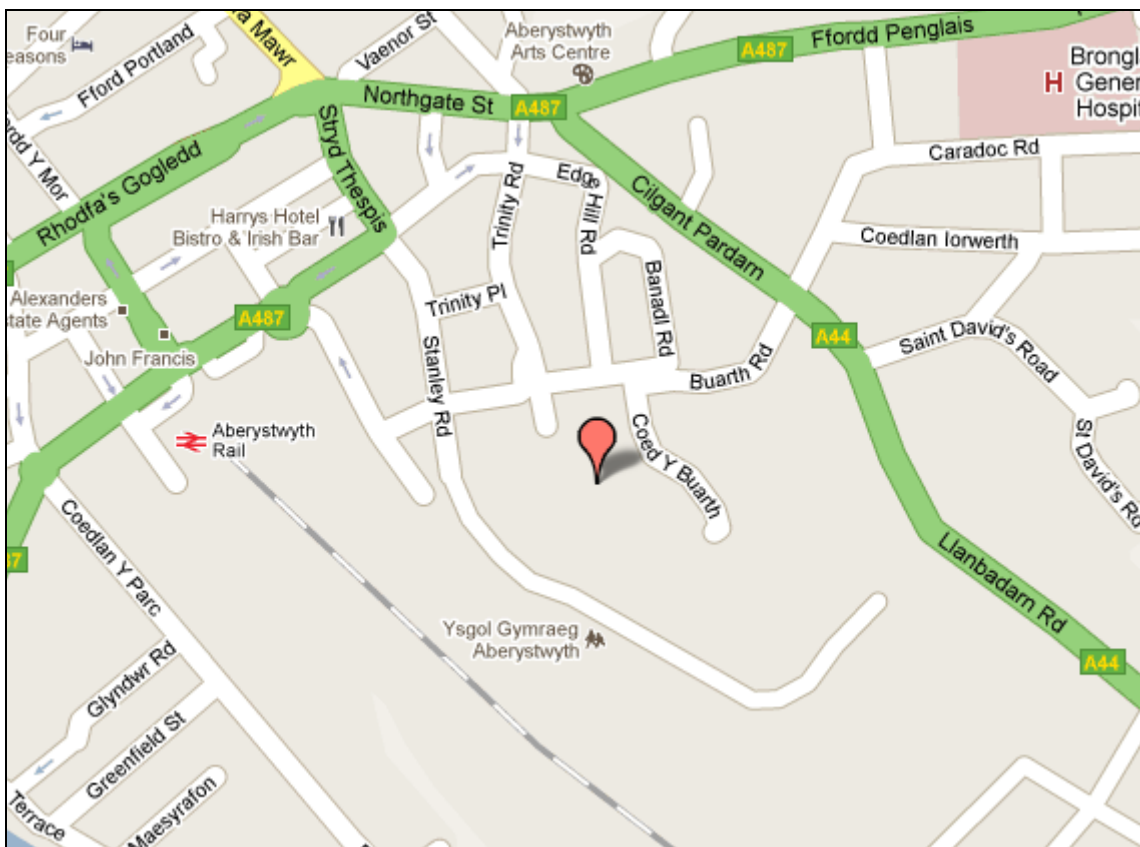

Venue Address

Plascrug Leisure Centre
Llanbadarn Fawr
Aberystwyth
Ceredigion
SY23 1HL

01970 624579

plascrug-leisure@ceredigion.gov.uk

The Venue

Directions

From the North (Tirymynach)

Head southwest towards the B4572, taking the first left onto the B4572. Turn left to stay on B4572, Turn right at Penglais Road (A487). Turn left at Trinity Road and follow this road straight on; the venue is at the end of this road.

From the South (Llanfarian)

Head northeast on Antaron Avenue (A487) toward Penffordd. Continue to follow Antaron Avenue which eventually turns slightly left and becomes Penparcau Road (A4120). At the roundabout, take the first exit onto Penparcau Road (A487). Continue to follow the A487; turn right at Great Darkgate Street (A487). Continue to follow A487 and keep left at the fork, still on the A487; Turn right at Trinity Road and follow this road straight on; the venue is at the end of this road.

From the East (Melindwr)

Head west on A44 toward Teras Melindwr. Go through one roundabout, turning left to stay on A44. Pass through another roundabout; turn left at Buarth Road, and left again at Coed Y Buarth, the venue will be on the right