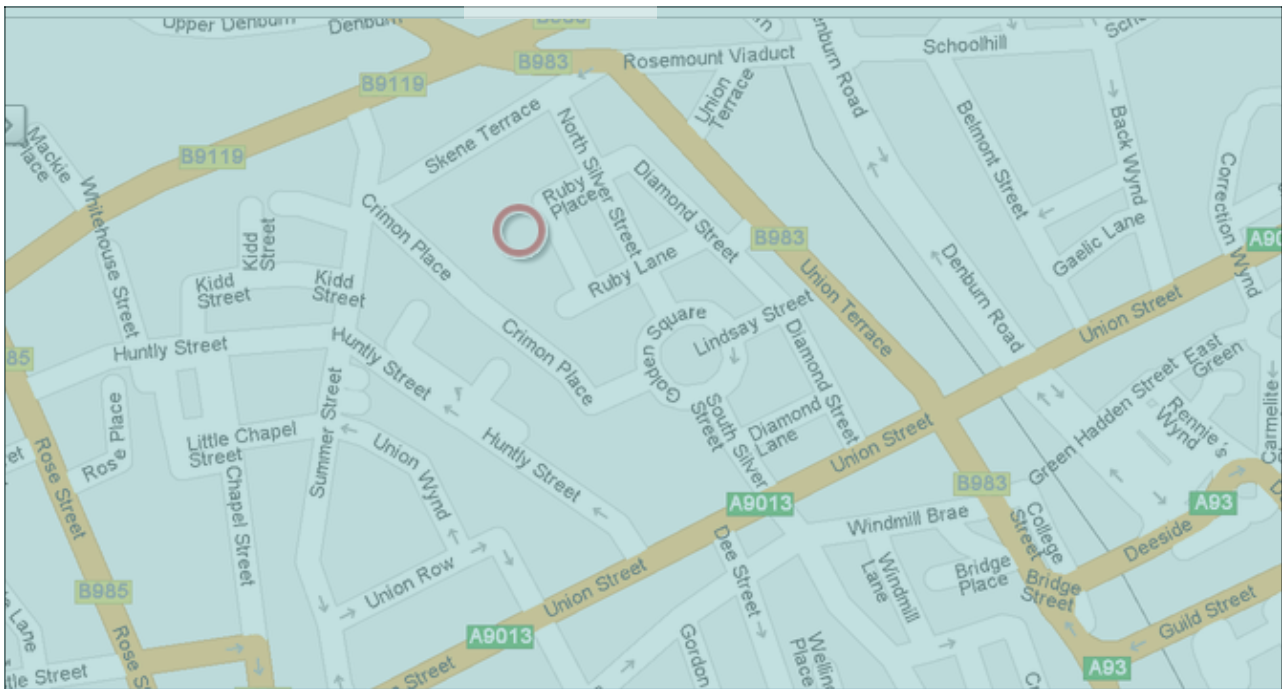

Venue Address

HMRC Ruby House
8 Ruby Place
Aberdeen
AB10 1ZP

Map & Directions

The Venue

Directions

By Train

Exit rail station and take steps from railway station up on to Guild Street. Cross at pedestrian crossing and continue left up Bridge Street. At top of Bridge Street turn left on to Union Street. Take 2nd exit off Union Street on to South Silver Street. Take 2nd exit off Golden Square in to North Silver Street and take 1st left on to Ruby Lane. Ruby House is at end of Ruby Lane.

By Bus

Cross railway car park and follow instructions for arriving by rail.

Directions (Continued)

By Car

From South:

Approach from Stonehaven road. At 1st roundabout take left on to bridge. Next roundabout take 3rd exit on to Holburn Street. Carry on right to end of Holburn Street up to junction with Union Street. Turn right on to Union Street. At 3rd set of traffic lights turn left on to South Silver Street. Take 2nd exit off Golden Square in to North Silver Street and take 1st left on to Ruby Lane. Ruby House is at end of Ruby Lane.

From North:

Approach from Inverness road. Cross straight over every roundabout heading for city centre until you get to Y junction with George Street and Powis Terrace. Turn left on to Powis Terrace and head for Mounthooly roundabout, take 3rd exit on to Gallowgate. Continue straight on at traffic lights and continue down Broad Street to end. Turn right on to Union Street and at 3rd set of traffic lights turn right on to South Silver Street. Take 2nd exit off Golden Square in to North Silver Street and take 1st left on to Ruby Lane. Ruby House is at end of Ruby Lane.

Important Information about this Venue

Please note that there are no parking facilities at Ruby House.

On street parking is very expensive and limited to 2 hours stay. Nearest car parks are the Denburn and Chapel Street car parks.